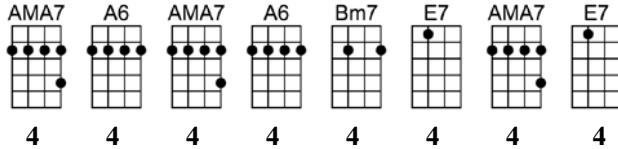

# SWEET HAPPY LIFE<sub>(BAR)</sub>

4/4 1234 1

m. Luiz Bonfa w. Norman Gimbel

**Intro:**

**My wish for you,**

**sweet happy life**

**May all the days of the year that you live be laughing days**

**With all my heart,**

Bm7 E7 Bm7 E7  
With all my heart, sweet happy life

Bm7 E7 AMA7 A6  
And may the night times that follow the day be dancing nights

A7 Em7 A7 DMA7 D6  
Stars for your smile, moons for your hair

F7 E7sus E7  
And someone's wonderful love for your loving heart to share

AMA7 A6 AMA7 A6  
My wish for you, sweet happy life

AMA7 Bbdim Bm7 E7  
May all your sorrows be gone and your heart be-gin to sing

Bm7 E7 Bm7 E7  
And if a wish can make it be

Bm7 E7 AMA7  
I wish you spend every day of your happy life with me