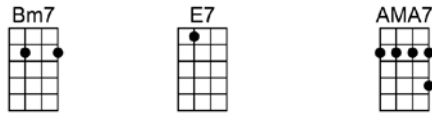

**sweet happy life**

**And may the night times that follow the day be dancing nights**

**Stars for your smile,**

**moons for your hair**

**And someone's wonderful love for your loving heart to share**

## p.2 Sweet Happy Life

My wish for you, sweet happy life

May all your sorrows be gone and your heart be-gin to sing

And if a wish can make it be

I wish you spend every day of your happy life with me

Your life with me, sweet happy life!

# SWEET HAPPY LIFE<sub>m.</sub> Luiz Bonfa w. Norman Gimbel

4/4 1234 1

Intro: AMA7 A6 AMA7 A6 Bm7 E7 AMA7 E7  
4 4 4 4 4 4 4 4

AMA7 A6 AMA7 A6  
My wish for you, sweet happy life

AMA7 Bbdim Bm7 E7  
May all the days of the year that you live be laughing days

Bm7 E7 Bm7 E7  
With all my heart, sweet happy life

Bm7 E7 AMA7 A6  
And may the night times that follow the day be dancing nights

A7 Em7 A7 DMA7 D6  
Stars for your smile, moons for your hair

F7 E7sus E7  
And someone's wonderful love for your loving heart to share