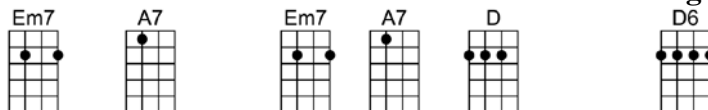

And still the days, those lonely days go on and on