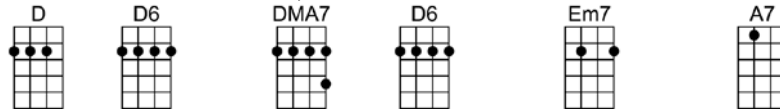

Like painted kites those days and nights went flyin' by