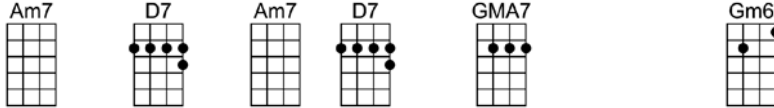

Intro: First 4 chords X2

THE SUMMER WIND

The summer wind came blowin' in from a-cross the sea

It lingered there, so warm and fair, to walk with me

All summer long, we sang a song and strolled on golden sand

THE SUMMER WIND

Intro: First 4 chords X2

D D6 DMA7 D6 Em7 A7
The summer wind came blowin' in from a-cross the sea

Em7 A7 Em7 A7 D D6
It lingered there, so warm and fair, to walk with me

Am7 D7 Am7 D7 GMA7 Gm6
All summer long, we sang a song and strolled on golden sand