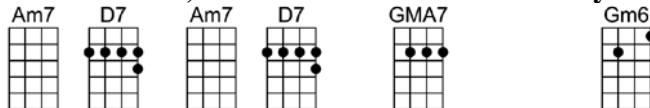

Then softer than a piper man one day it called to you