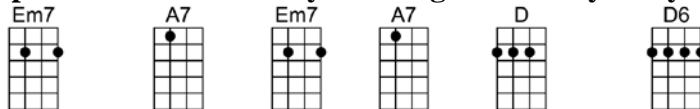

The world was new, be-neath a blue um-brella sky