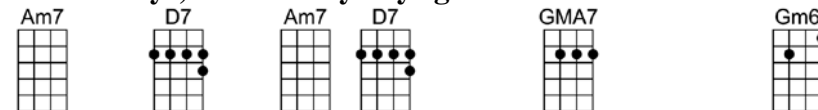

And guess who sighs his lulla-bies through nights that never end