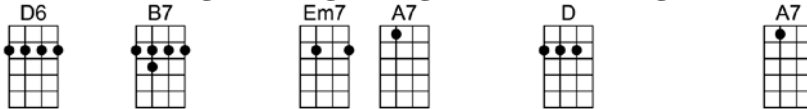

Intro: First 4 chords X2

THE SUMMER WIND

The summer wind came blowin' in from a-cross the sea

It lingered there, so warm and fair, to walk with me

All summer long, we sang a song and strolled on golden sand

THE SUMMER WIND

Intro: First 4 chords X2

D D6 DMA7 D6 Em7 A7
The summer wind came blowin' in from a-cross the sea

Em7 A7 Em7 A7 D D6
It lingered there, so warm and fair, to walk with me

Am7 D7 Am7 D7 GMA7 Gm6
All summer long, we sang a song and strolled on golden sand

D6 B7 Em7 A7 D A7
Two sweethearts and, and the summer wind

D D6 DMA7 D6 Em7 A7
Like painted kites those days and nights went flyin' by

Em7 A7 Em7 A7 D D6
The world was new, be-neath a blue um-brella sky

Am7 D7 Am7 D7 GMA7 Gm6
Then softer than a piper man one day it called to you

D6 B7 Em7 A7 D A7
And I lost you to..... to the summerwind

D D6 DMA7 D6 Em7 A7
The autumn wind and the winter wind have come and gone