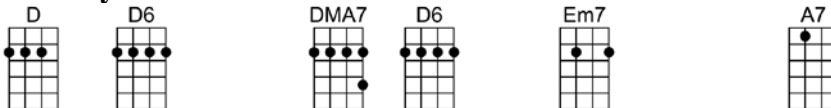

Intro: First 4 chords X2

THE SUMMER WIND

The summer wind came blowin' in from a-cross the sea

It lingered there, so warm and fair, to walk with me

All summer long, we sang a song and strolled on golden sand

Two sweethearts and, and the summer wind

Like painted kites those days and nights went flyin' by

The world was new, be-neath a blue um-brella sky

Then softer than a piper man one day it called to you

And I lost you to..... to the summerwind

THE SUMMER WIND

Intro: First 4 chords X2

D D6 DMA7 D6 Em7 A7
The summer wind came blowin' in from a-cross the sea

Em7 A7 Em7 A7 D D6
It lingered there, so warm and fair, to walk with me

Am7 D7 Am7 D7 GMA7 Gm6
All summer long, we sang a song and strolled on golden sand