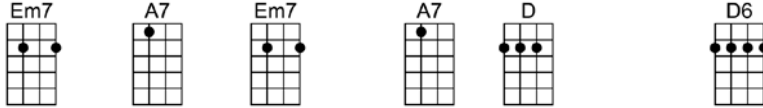

Intro: First 4 chords X2

THE SUMMER WIND

The summer wind came blowin' in from a-cross the sea

It lingered there, so warm and fair, to walk with me

All summer long, we sang a song and strolled on golden sand

THE SUMMER WIND

Intro: First 4 chords X2

D D6 DMA7 D6 Em7 A7
The summer wind came blowin' in from a-cross the sea

Em7 A7 Em7 A7 D D6
It lingered there, so warm and fair, to walk with me

Am7 D7 Am7 D7 GMA7 Gm6
All summer long, we sang a song and strolled on golden sand

D6 B7 Em7 A7 D A7
Two sweethearts and, and the summer wind

D D6 DMA7 D6 Em7 A7
Like painted kites those days and nights went flyin' by

Em7 A7 Em7 A7 D D6
The world was new, be-neath a blue um-brella sky

Am7 D7 Am7 D7 GMA7 Gm6
Then softer than a piper man one day it called to you

D6 B7 Em7 A7 D A7
And I lost you to..... to the summerwind

D D6 DMA7 D6 Em7 A7
The autumn wind and the winter wind have come and gone