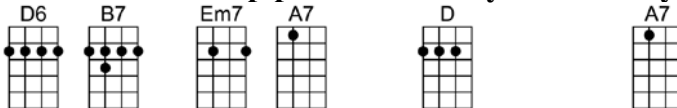

Intro: First 4 chords X2

THE SUMMER WIND

The summer wind came blowin' in from a-cross the sea

It lingered there, so warm and fair, to walk with me

All summer long, we sang a song and strolled on golden sand

Two sweethearts and, and the summer wind

Like painted kites those days and nights went flyin' by

The world was new, be-neath a blue um-brella sky

Then softer than a piper man one day it called to you

And I lost you to..... to the summerwind

THE SUMMER WIND

Intro: First 4 chords X2

D D6 DMA7 D6 Em7 A7
The summer wind came blowin' in from a-cross the sea

Em7 A7 Em7 A7 D D6
It lingered there, so warm and fair, to walk with me

Am7 D7 Am7 D7 GMA7 Gm6
All summer long, we sang a song and strolled on golden sand