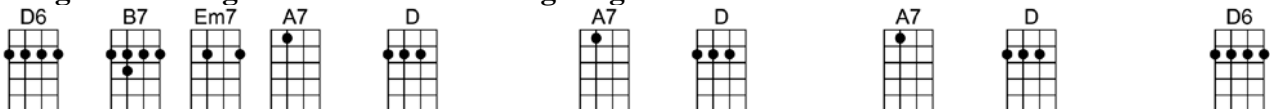

My fickle friend, the summer wind.....the summer wind.....the summer wind.