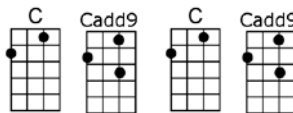

SPANISH HARLEM (BAR)-Jerry Leiber/Phil Spector

4/4 1...2...1234

Intro:     (X2)

There is a rose in Spanish Harlem,

A red rose up in Spanish Harlem

It is a special one, it's never seen the sun

It only comes out when the moon is on the run, and all the stars are gleaming

It's growing in the street, right up through the concrete,

    (X2)

But soft and sweet and dreaming

p.2. Spanish Harlem

There is a rose in Spanish Harlem,

A red rose up in Spanish Harlem

With eyes as black as coal, that looks down in my soul

G7

It's growing in the street, right up through the concrete,

C

But soft and sweet and dreaming

C

There is a rose in Spanish Harlem,

C

A red rose up in Spanish Harlem

Instrumental (same as verse)

G7

I'm goin' to pick that rose and watch her as she grows

C

In my garden

C

La la la la la la la

(There is a rose in Spanish Harlem)