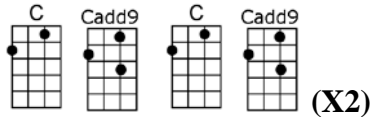

In my garden

Instrumental (same as verse)

I'm goin' to pick that rose and watch her as she grows

In my garden