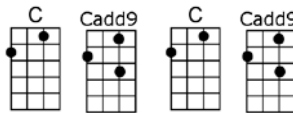

SPANISH HARLEM (BAR)-Jerry Leiber/Phil Spector

4/4 1...2...1234

Intro:     (X2)

There is a rose in Spanish Harlem,

A red rose up in Spanish Harlem

It is a special one, it's never seen the sun

It only comes out when the moon is on the run, and all the stars are gleaming

It's growing in the street, right up through the concrete,

    (X2)

But soft and sweet and dreaming

p.2. Spanish Harlem

There is a rose in Spanish Harlem,

A red rose up in Spanish Harlem

With eyes as black as coal, that looks down in my soul

G7

It's growing in the street, right up through the concrete,

C

But soft and sweet and dreaming

C

There is a rose in Spanish Harlem,

C

A red rose up in Spanish Harlem

Instrumental (same as verse)

G7

I'm goin' to pick that rose and watch her as she grows

C

In my garden

C

La la la la la la la

(There is a rose in Spanish Harlem)