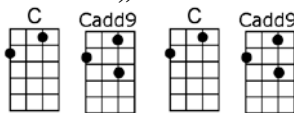

It's growing in the street, right up through the concrete,

    (X2)

But soft and sweet and dreaming

p.2. Spanish Harlem

There is a rose in Spanish Harlem,

A red rose up in Spanish Harlem

With eyes as black as coal, that looks down in my soul

And starts a fire there and then I lose control, I have to beg your pardon

I'm goin' to pick that rose and watch her as she grows

In my garden

Instrumental (same as verse)

I'm goin' to pick that rose and watch her as she grows

In my garden

La la la la la la la

(There is a rose in Spanish Harlem,)

La la la la la la la

(There is a rose in Spanish Harlem,)

SPANISH HARLEM-Jerry Leiber/Phil Spector
4/4 1...2...1234

Intro: C (4 measures)

G7

It's growing in the street, right up through the concrete,

C

But soft and sweet and dreaming

C

There is a rose in Spanish Harlem,

C

A red rose up in Spanish Harlem