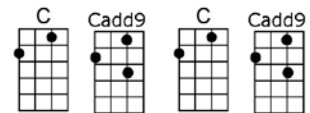

SPANISH HARLEM (BAR)-Jerry Leiber/Phil Spector

4/4 1...2...1234

Intro:     (X2)

There is a rose in Spanish Harlem,

A red rose up in Spanish Harlem

It is a special one, it's never seen the sun

It only comes out when the moon is on the run, and all the stars are gleaming

It's growing in the street, right up through the concrete,

    (X2)

But soft and sweet and dreaming

p.2. Spanish Harlem

There is a rose in Spanish Harlem,

A red rose up in Spanish Harlem

With eyes as black as coal, that looks down in my soul

G7

It's growing in the street, right up through the concrete,

C

But soft and sweet and dreaming

C

There is a rose in Spanish Harlem,

C

A red rose up in Spanish Harlem

Instrumental (same as verse)

G7

I'm goin' to pick that rose and watch her as she grows

C

In my garden

C

La la la la la la la

(There is a rose in Spanish Harlem)