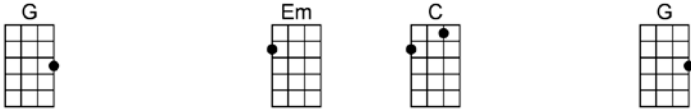

SOMEDAY SOON (BAR)-Ian Tyson

4/4 1...2...1234

Intro: |  |  |  | |

There's a young man that I know, just turned twenty-one

Comes from down in southern Colo-ra - do

Just out of the service, he's lookin' for his fun

Someday soon, goin' with him someday soon

My parents cannot stand him 'cause he works the rode-o

My father says that he will leave me cry - in'

I would follow him right down the roughest road I know

Someday soon, goin' with him someday soon

But when he comes to call, my pa ain't got a good word to say

Guess it's 'cause he's just as wild in his younger day

p.2. Someday Soon

So blow, you old Blue Northern, blow him back to me

He's ridin' in tonight from Cali-for - nia

Instrumental verse

D C G
But when he comes to call, my pa ain't got a good word to say
Em Em7 A7 D7 D7sus D7
Guess it's 'cause he's just as wild in his younger day

G Em C G
So blow, you old Blue Northern, blow him back to me
Bm C D7
He's ridin' in tonight from Cali-for-nia
G Em C G
He loves his damned old rodeo as much as he loves me
Am7 D7 G Am7 D7 G
Someday soon, goin' with him someday soon, someday soon, goin' with him someday soon.