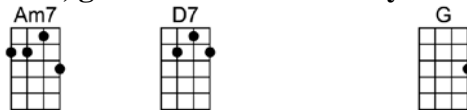

So blow, you old Blue Northern, blow him back to me

He's ridin' in tonight from Cali-for - nia

He loves his damned old rodeo as much as he loves me

Someday soon, goin' with him someday soon

Someday soon, goin' with him someday soon

SOMEDAY SOON-Ian Tyson

4/4 1...2...1234

Intro: | Am7 | D7 | G | |

G Em C G
There's a young man that I know, just turned twenty-one
Bm C D7
Comes from down in southern Colo-ra-do
G Em C G
Just out of the service, he's lookin' for his fun
Am7 D7 G
Someday soon, goin' with him someday soon
G Em C G
My parents cannot stand him 'cause he works the rode-o
Bm C D7
My father says that he will leave me cry-in'
G Em C G
I would follow him right down the roughest road I know
Am7 D7 G
Someday soon, goin' with him someday soon