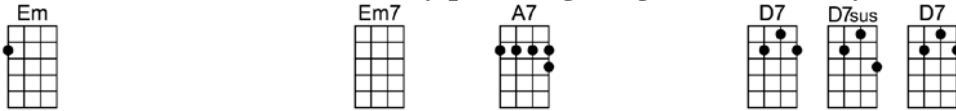

He loves his damned old rodeo as much as he loves me

Someday soon, goin' with him someday soon

Instrumental verse

But when he comes to call, my pa ain't got a good word to say

Guess it's 'cause he's just as wild in his younger day

So blow, you old Blue Northern, blow him back to me

He's ridin' in tonight from Cali-for - nia

He loves his damned old rodeo as much as he loves me

Someday soon, goin' with him someday soon

Someday soon, goin' with him someday soon

SOMEDAY SOON-Ian Tyson

4/4 1...2...1234

Intro: | Am7 | D7 | G | |

G Em C G
There's a young man that I know, just turned twenty-one
Bm C D7
Comes from down in southern Colo-ra-do
G Em C G
Just out of the service, he's lookin' for his fun
Am7 D7 G
Someday soon, goin' with him someday soon
G Em C G
My parents cannot stand him 'cause he works the rode-o
Bm C D7
My father says that he will leave me cry-in'
G Em C G
I would follow him right down the roughest road I know
Am7 D7 G
Someday soon, goin' with him someday soon