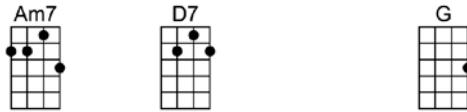

He loves his damned old rodeo as much as he loves me

Someday soon, goin' with him someday soon

Instrumental verse

But when he comes to call, my pa ain't got a good word to say

Guess it's 'cause he's just as wild in his younger day

So blow, you old Blue Northern, blow him back to me

He's ridin' in tonight from Cali-for - nia

He loves his damned old rodeo as much as he loves me

Someday soon, goin' with him someday soon

Someday soon, goin' with him someday soon

SOMEDAY SOON-Ian Tyson

4/4 1...2...1234

Intro: | Am7 | D7 | G | |

G Em C G
There's a young man that I know, just turned twenty-one
Bm C D7
Comes from down in southern Colo-ra-do
G Em C G
Just out of the service, he's lookin' for his fun
Am7 D7 G
Someday soon, goin' with him someday soon
G Em C G
My parents cannot stand him 'cause he works the rode-o
Bm C D7
My father says that he will leave me cry-in'
G Em C G
I would follow him right down the roughest road I know
Am7 D7 G
Someday soon, goin' with him someday soon