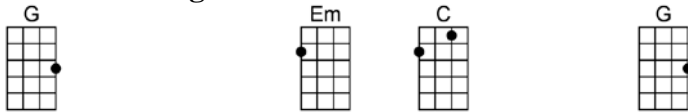

He loves his damned old rodeo as much as he loves me

Someday soon, goin' with him someday soon

Instrumental verse

But when he comes to call, my pa ain't got a good word to say

Guess it's 'cause he's just as wild in his younger day

So blow, you old Blue Northern, blow him back to me

He's ridin' in tonight from Cali-for - nia

He loves his damned old rodeo as much as he loves me

Someday soon, goin' with him someday soon

Someday soon, goin' with him someday soon