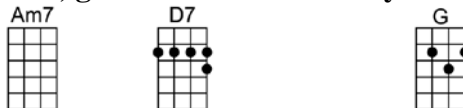

So blow, you old Blue Northern, blow him back to me

He's ridin' in tonight from Cali-for - nia

He loves his damned old rodeo as much as he loves me

Someday soon, goin' with him someday soon

Someday soon, goin' with him someday soon

SOMEDAY SOON-Ian Tyson

4/4 1...2...1234

Intro: | Am7 | D7 | G | |

G Em C G
There's a young man that I know, just turned twenty-one
Bm C D7
Comes from down in southern Colo-ra-do
G Em C G
Just out of the service, he's lookin' for his fun
Am7 D7 G
Someday soon, goin' with him someday soon
G Em C G
My parents cannot stand him 'cause he works the rode-o
Bm C D7
My father says that he will leave me cry-in'
G Em C G
I would follow him right down the roughest road I know
Am7 D7 G
Someday soon, goin' with him someday soon