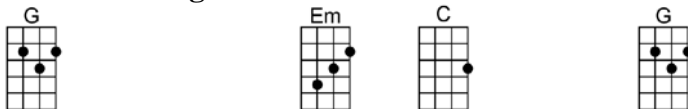

He loves his damned old rodeo as much as he loves me

Someday soon, goin' with him someday soon

Instrumental verse

But when he comes to call, my pa ain't got a good word to say

Guess it's 'cause he's just as wild in his younger day

So blow, you old Blue Northern, blow him back to me

He's ridin' in tonight from Cali-for - nia

He loves his damned old rodeo as much as he loves me

Someday soon, goin' with him someday soon

Someday soon, goin' with him someday soon

SOMEDAY SOON-Ian Tyson

4/4 1...2...1234

Intro: | Am7 | D7 | G | |

G Em C G
There's a young man that I know, just turned twenty-one
Bm C D7
Comes from down in southern Colo-ra-do
G Em C G
Just out of the service, he's lookin' for his fun
Am7 D7 G
Someday soon, goin' with him someday soon
G Em C G
My parents cannot stand him 'cause he works the rode-o
Bm C D7
My father says that he will leave me cry-in'
G Em C G
I would follow him right down the roughest road I know
Am7 D7 G
Someday soon, goin' with him someday soon