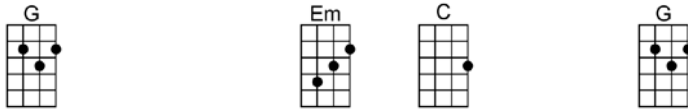

But when he comes to call, my pa ain't got a good word to say

Guess it's 'cause he's just as wild in his younger day

p.2. Someday Soon

So blow, you old Blue Northern, blow him back to me

He's ridin' in tonight from Cali-for - nia

He loves his damned old rodeo as much as he loves me

Someday soon, goin' with him someday soon

Instrumental verse

But when he comes to call, my pa ain't got a good word to say

Guess it's 'cause he's just as wild in his younger day