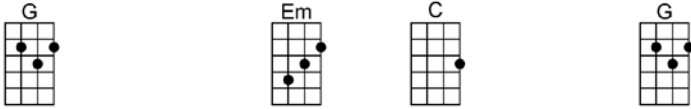

SOMEDAY SOON - Ian Tyson

4/4 1...2...1234

Intro: |  |  |  | |

There's a young man that I know, just turned twenty-one

Comes from down in southern Colo-ra - do

Just out of the service, he's lookin' for his fun

Someday soon, goin' with him someday soon

My parents cannot stand him 'cause he works the rode-o

My father says that he will leave me cry - in'

I would follow him right down the roughest road I know

Someday soon, goin' with him someday soon

But when he comes to call, my pa ain't got a good word to say

Guess it's 'cause he's just as wild in his younger day

p.2. Someday Soon

So blow, you old Blue Northern, blow him back to me

He's ridin' in tonight from Cali-for - nia

Instrumental verse

D C G
But when he comes to call, my pa ain't got a good word to say
Em Em7 A7 D7 D7sus D7
Guess it's 'cause he's just as wild in his younger day

G Em C G
So blow, you old Blue Northern, blow him back to me
Bm C D7
He's ridin' in tonight from Cali-for-nia
G Em C G
He loves his damned old rodeo as much as he loves me
Am7 D7 G Am7 D7 G
Someday soon, goin' with him someday soon, someday soon, goin' with him someday soon.