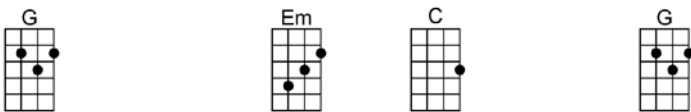

He loves his damned old rodeo as much as he loves me

Someday soon, goin' with him someday soon

Instrumental verse

But when he comes to call, my pa ain't got a good word to say

Guess it's 'cause he's just as wild in his younger day

So blow, you old Blue Northern, blow him back to me

He's ridin' in tonight from Cali-for - nia

He loves his damned old rodeo as much as he loves me

Someday soon, goin' with him someday soon

Someday soon, goin' with him someday soon

SOMEDAY SOON-Ian Tyson

4/4 1...2...1234

Intro: | Am7 | D7 | G | |

G Em C G
There's a young man that I know, just turned twenty-one
Bm C D7
Comes from down in southern Colo-ra-do
G Em C G
Just out of the service, he's lookin' for his fun
Am7 D7 G
Someday soon, goin' with him someday soon
G Em C G
My parents cannot stand him 'cause he works the rode-o
Bm C D7
My father says that he will leave me cry-in'
G Em C G
I would follow him right down the roughest road I know
Am7 D7 G
Someday soon, goin' with him someday soon