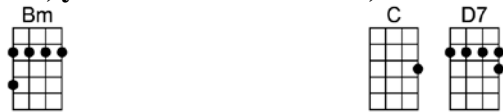

He loves his damned old rodeo as much as he loves me

Someday soon, goin' with him someday soon

Instrumental verse

But when he comes to call, my pa ain't got a good word to say

Guess it's 'cause he's just as wild in his younger day

So blow, you old Blue Northern, blow him back to me

He's ridin' in tonight from Cali-for - nia

He loves his damned old rodeo as much as he loves me

Someday soon, goin' with him someday soon

Someday soon, goin' with him someday soon

SOMEDAY SOON-Ian Tyson

4/4 1...2...1234

Intro: | Am7 | D7 | G | |

G Em C G
There's a young man that I know, just turned twenty-one
Bm C D7
Comes from down in southern Colo-ra-do
G Em C G
Just out of the service, he's lookin' for his fun
Am7 D7 G
Someday soon, goin' with him someday soon
G Em C G
My parents cannot stand him 'cause he works the rode-o
Bm C D7
My father says that he will leave me cry-in'
G Em C G
I would follow him right down the roughest road I know
Am7 D7 G
Someday soon, goin' with him someday soon

Instrumental verse

D C G
But when he comes to call, my pa ain't got a good word to say
Em Em7 A7 D7 D7sus D7
Guess it's 'cause he's just as wild in his younger day

G Em C G
So blow, you old Blue Northern, blow him back to me
Bm C D7
He's ridin' in tonight from Cali-for-nia
G Em C G
He loves his damned old rodeo as much as he loves me
Am7 D7 G Am7 D7 G
Someday soon, goin' with him someday soon, someday soon, goin' with him someday soon.