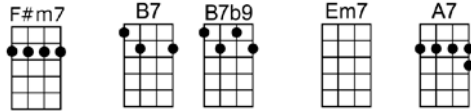

The echo of a piper's song, the shadow of a smile.

The shadow of your smile when you are gone

Will color all my dreams and light the dawn

Look into my eyes, my love, and see

All the lovely things you are to me

**p. Shadow of Your Smile**

**Our wistful little star was far too high**

**A teardrop kissed your lips and so did I**

**Now when I re-member spring, all the joy that love can bring**

**I will be re-membering the shadow of your smile**

Am7 D7 GMA7 CMA7  
Will color all my dreams and light the dawn

F#m7b5 B7 Em B+ Em7 Em6  
Look into my eyes, my love, and see

C#mb5 F#7 F#m7b5 B7  
All the lovely things you are to me

F#m7 B7 B7b9 Em7 A7  
Our wistful little star was far too high

Am7 Cm6 F7 Bm7 E7  
Now when I re-mem-ber spring, all the joy that love can bring

**E7b9            A7            Am7            D7b9            GMA7 Cm6 G6**  
**I will be re-membering            the shadow of your smile**