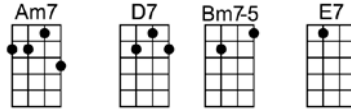

The echo of a piper's song, the shadow of a smile.

The shadow of your smile when you are gone

Will color all my dreams and light the dawn

Look into my eyes, my love, and see

All the lovely things you are to me

**p. Shadow of Your Smile**

**Our wistful little star was far too high**

**A teardrop kissed your lips and so did I**

**Now when I re-member spring, all the joy that love can bring**

**I will be re-membering the shadow of your smile**

Am7 D7 GMA7 CMA7  
Will color all my dreams and light the dawn

F#m7b5 B7 Em B+ Em7 Em6  
Look into my eyes, my love, and see

C#mb5 F#7 F#m7b5 B7  
All the lovely things you are to me

F#m7 B7 B7b9 Em7 A7  
Our wistful little star was far too high

Am7 Cm6 F7 Bm7 E7  
Now when I re-mem-ber spring, all the joy that love can bring

**E7b9            A7            Am7            D7b9            GMA7 Cm6 G6**  
**I will be re-membering            the shadow of your smile**