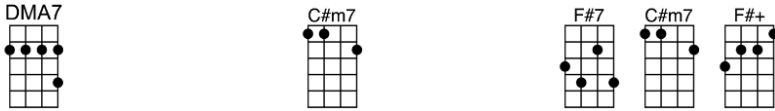

p.2. Secret O' Life

Isn't it a lovely ride, slidin' down, glidin' down

Try not to try too hard, it's just a lovely ride

Now, the thing about time is that time isn't really real

It's your point of view. How does it feel for you?

Einstein said he could never understand it all

Planets spinning through space, the smile upon your face, welcome to the human race.

Some kind of love in rhyme, I'll be slidin' down, I'll be flyin' down

Try not to try too hard, it's just a lovely ride

Isn't it a lovely ride, see me slidin' down, glidin' down

Try not to try too hard, it's just a lovely ride

The secret of life is enjoying the passage of time

THE SECRET O' LIFE - James Taylor

4/4 1...2...1234

DMA7 C#m7 F#7
Some kind of love in rhyme, I'll be slidin' down, I'll be flyin' down
Bm7 E7sus A Em7
Try not to try too hard, it's just a lovely ride

A7 DMA7 C#m7 F#7
Isn't it a lovely ride, see me slidin' down, glidin' down
Bm7 E7sus A E7sus
Try not to try too hard, it's just a lovely ride