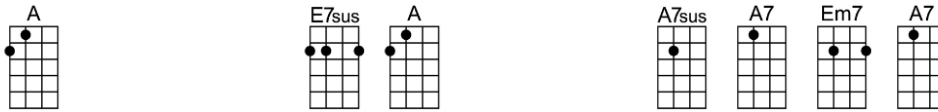

SING C#

SECRET O' LIFE - James Taylor

4/4 1...2...1234

Intro: |  |  |  |  |  |  |

 |  |  | 

The secret of life is enjoying the passage of time

 |  |  |  |  |  | 

Any fool can do it. There ain't nothin' to it.

p.2. Secret O' Life

Isn't it a lovely ride, slidin' down, glidin' down

Try not to try too hard, it's just a lovely ride

Now, the thing about time is that time isn't really real

It's your point of view. How does it feel for you?

Einstein said he could never understand it all

Planets spinning through space, the smile upon your face, welcome to the human race.

Some kind of love in rhyme, I'll be slidin' down, I'll be flyin' down

Try not to try too hard, it's just a lovely ride

Isn't it a lovely ride, see me slidin' down, glidin' down

Try not to try too hard, it's just a lovely ride

The secret of life is enjoying the passage of time

THE SECRET O' LIFE - James Taylor

4/4 1...2...1234