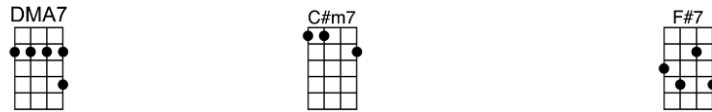

p.2. Secret O' Life

Isn't it a lovely ride, slidin' down, glidin' down

Try not to try too hard, it's just a lovely ride

Now, the thing about time is that time isn't really real

It's your point of view. How does it feel for you?

Einstein said he could never understand it all

Planets spinning through space, the smile upon your face, welcome to the human race.

Some kind of love in rhyme, I'll be slidin' down, I'll be flyin' down

Try not to try too hard, it's just a lovely ride

Isn't it a lovely ride, see me slidin' down, glidin' down

Try not to try too hard, it's just a lovely ride

The secret of life is enjoying the passage of time

THE SECRET O' LIFE - James Taylor

4/4 1...2...1234

DMA7 C#m7 F#7
Some kind of love in rhyme, I'll be slidin' down, I'll be flyin' down
Bm7 E7sus A Em7
Try not to try too hard, it's just a lovely ride

A7 DMA7 C#m7 F#7
Isn't it a lovely ride, see me slidin' down, glidin' down
Bm7 E7sus A E7sus
Try not to try too hard, it's just a lovely ride