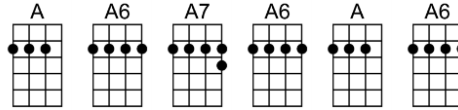

p.2. Ruby Baby

Now I love a girl I said Ruby is her name