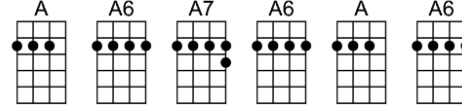

When this girl looks at me she just sets my soul a-flame **whoa, oh, oh, oh,**

I got some hugs and-a kisses, too, yeah and now I'm gonna give-a them all to you