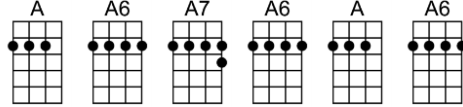

SING F#

RUBY BABY (BAR)-Jerry Leiber/Mike Stoller

4/4 1...2...123 (without intro)

Intro:  (2 measures)

Now, said I love a girl and Ruby is her name

This girl don't love me but I love her just the same, whoa, oh, oh, oh, oh,

From the happy day I met ya, I made a bet that I was gonna get ya

Ruby, Ruby, Ruby will you be mine?

Ruby, Ru-by, Ru - by, ba - by, Ruby, Ru-by, Ru - by, ba - by

Ruby, Ru-by, Ru - by, ba - by, Ruby, Ru-by, Ru - by, ba - by

Oh, oh, oh, oh, Ruby, Ru-by, Ru - by, ba - by

p.2. Ruby Baby

Now I love a girl I said Ruby is her name

When this girl looks at me she just sets my soul a-flame **whoa, oh, oh, oh,**

I got some hugs and-a kisses, too, yeah and now I'm gonna give-a them all to you

Now, listen, now, **Ruby, Ruby, when will you be mine?**

Ruby, Ru-by, Ru - by, ba - by, Ruby, Ru-by, Ru - by, ba - by

Ruby, Ru-by, Ru - by, ba - by, Ruby, Ru-by, Ru - by, ba - by

Oh, oh, oh, oh, Ruby, Ru-by, Ru - by, ba - by
(ah, listen, listen, listen now)