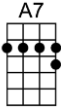

SING F#

RUBY BABY (BAR)-Jerry Leiber/Mike Stoller

4/4 1...2...123 (without intro)

Intro:  (2 measures)

Now, said I love a girl and Ruby is her name

This girl don't love me but I love her just the same, whoa, oh, oh, oh, oh,

Ruby, Ruby, I'm-a want ya, like a ghost I'm-a gonna haunt ya

Ruby, Ruby, Ruby will you be mine?

Ah, each time I see you, baby, my heart cries

I tell ya, I'm gonna steal you away from all those guys whoa, oh, oh, oh,

A A6 A7 A6 A A6
Now I love a girl I said Ruby is her name
A A6 A7 A6 A A6
When this girl looks at me she just sets my soul a-flame whoa, oh, oh, oh,
D A
I got some hugs and-a kisses, too, yeah and now I'm gonna give-a them all to you
E7 D A A6 A7 A6 A A6
Now, listen, now, Ruby, Ruby, when will you be mine?

A A6 A7 A6 A A6 A A6 A7 A6 A A6
Ruby, Ru-by, Ru-by, ba-by, Ruby, Ru-by, Ru-by, ba-by
D D6 D7 D6 D D6 A A6 A7 A6 A A6
Ruby, Ru-by, Ru-by, ba-by, Ruby, Ru-by, Ru -by, ba-by
E7 D A A6 A7 A6 A A6
Oh, oh, oh, oh, Ruby, Ru-by, Ru -by, ba-by
(ah, listen, listen, listen now)