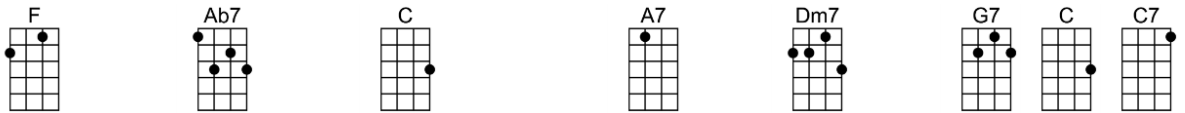

Why do I feel so spry? don't wink your eye

Needn't guess I'll confess, certain someone just said yes.

p.2. Looking At the World Through Rose Colored Glasses

In a bungalow all covered with roses, I will settle down I vow,

1. Because I'm lookin' at the world through rose colored glasses, and everything is rosy now.

Repeat song (minus verse), starting with instrumental

2. Because I'm lookin' at the world through rose colored glasses, and everything is rosy now.

I'm lookin' at the world through rose colored glasses, and everything is rosy now!

LOOKING AT THE WORLD THROUGH

ROSE COLORED GLASSES-Jimmy Steiger/Tommy Malie

4/4 1...2...1234

Intro: F Ab7 C A7 Dm7 G7 C G7 (4 beats each)

Repeat song (minus verse), starting with instrumental

F Ab7 C A7 Dm7 G7 C C7
2.Because I'm lookin' at the world through rose colored glasses, and everything is rosy now.

F Ab7 C A7 Dm7 G7 C Ab7 B6 C6
I'm lookin' at the world through rose colored glasses, and everything is rosy now!