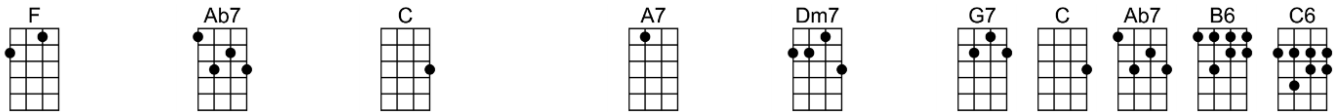

Why do I feel so spry? don't wink your eye

Needn't guess I'll confess, certain someone just said yes.

p.2. Looking At the World Through Rose Colored Glasses

In a bungalow all covered with roses, I will settle down I vow,

1. Because I'm lookin' at the world through rose colored glasses, and everything is rosy now.

Repeat song (minus verse), starting with instrumental

2. Because I'm lookin' at the world through rose colored glasses, and everything is rosy now.

I'm lookin' at the world through rose colored glasses, and everything is rosy now!

LOOKING AT THE WORLD THROUGH

ROSE COLORED GLASSES-Jimmy Steiger/Tommy Malie

4/4 1...2...1234

Intro: F Ab7 C A7 Dm7 G7 C G7 (4 beats each)

Repeat song (minus verse), starting with instrumental

F Ab7 C A7 Dm7 G7 C C7
2.Because I'm lookin' at the world through rose colored glasses, and everything is rosy now.

F Ab7 C A7 Dm7 G7 C Ab7 B6 C6
I'm lookin' at the world through rose colored glasses, and everything is rosy now!