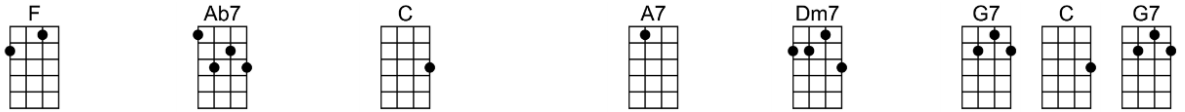

Why do I feel so spry? don't wink your eye

Needn't guess I'll confess, certain someone just said yes.

p.2. Looking At the World Through Rose Colored Glasses

In a bungalow all covered with roses, I will settle down I vow,

1. Because I'm lookin' at the world through rose colored glasses, and everything is rosy now.

Repeat song (minus verse), starting with instrumental

2. Because I'm lookin' at the world through rose colored glasses, and everything is rosy now.

I'm lookin' at the world through rose colored glasses, and everything is rosy now!

LOOKING AT THE WORLD THROUGH

ROSE COLORED GLASSES-Jimmy Steiger/Tommy Malie

4/4 1...2...1234

Intro: F Ab7 C A7 Dm7 G7 C G7 (4 beats each)

Repeat song (minus verse), starting with instrumental

F Ab7 C A7 Dm7 G7 C C7
2.Because I'm lookin' at the world through rose colored glasses, and everything is rosy now.

F Ab7 C A7 Dm7 G7 C Ab7 B6 C6
I'm lookin' at the world through rose colored glasses, and everything is rosy now!