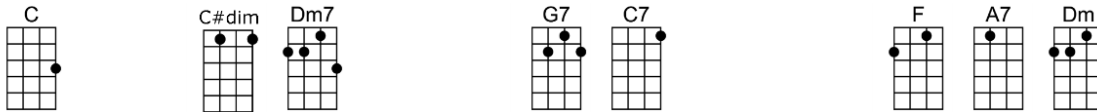

p.2. Looking At the World Through Rose Colored Glasses

In a bungalow all covered with roses, I will settle down I vow,