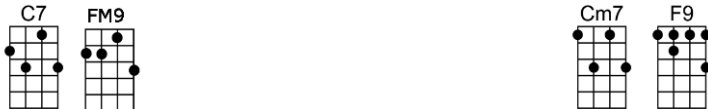

SING C

POINCIANA (BAR)-Buddy Bernier/Nat Simon

4/4 1...2...1234

Intro: 1st line

Blow, tropic wind, sing a song through the trees

Trees, sigh to me, soon my love I will see

Poinci-ana, your branches speak to me of love,

Bbm6 FM9 Gm7
Pale moon is casting shadows from a-bove

C7 FM9 Cm7 F9
Poinci-ana, somehow I feel the jungle heat,

Bbm6 FM9
With-in me there grows a rhythmic savage beat

Bbm Bbm6 C6
Love is everywhere, its magic perfume fills the air

Bbm Bbm6 C Cdim C7sus C7
To and fro you sway, my heart's in time, I've learned to care

FM9 Cm7 F9
Poinci-ana, though skies may turn from blue to gray,

Bbm6 FM9
My love will live forever and a day

C7 Gm7 C7 Gm7 C7 F6
Blow, tropic wind, sing a song through the trees