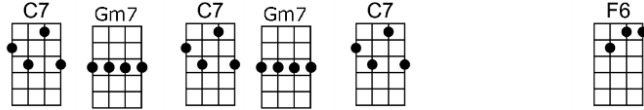

SING C

POINCIANA (BAR)-Buddy Bernier/Nat Simon

4/4 1...2...1234

Intro: 1st line

Blow, tropic wind, sing a song through the trees

Trees, sigh to me, soon my love I will see

Poinci-ana, your branches speak to me of love,

Bbm6 FM9 Gm7
Pale moon is casting shadows from a-bove

C7 FM9 Cm7 F9
Poinci-ana, somehow I feel the jungle heat,

Bbm6 FM9
With-in me there grows a rhythmic savage beat

Bbm Bbm6 C6
Love is everywhere, its magic perfume fills the air

Bbm Bbm6 C Cdim C7sus C7
To and fro you sway, my heart's in time, I've learned to care

FM9 Cm7 F9
Poinci-ana, though skies may turn from blue to gray,

Bbm6 FM9
My love will live forever and a day

C7 Gm7 C7 Gm7 C7 F6
Blow, tropic wind, sing a song through the trees