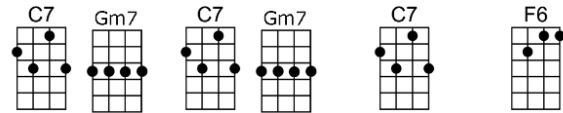

SING C

POINCIANA (BAR)-Buddy Bernier/Nat Simon

4/4 1...2...1234

Intro: 1st line

Blow, tropic wind, sing a song through the trees

Trees, sigh to me, soon my love I will see

Poinci-ana, your branches speak to me of love,

POINCIANA - Buddy Bernier/Nat Simon

4/4 1...2...1234

Intro: 1st line

C7 Gm7 C7 Gm7 C7 F6
Blow, tropic wind, sing a song through the trees

C7 Gm7 C7 Gm7 C7 F6
Trees, sigh to me, soon my love I will see

C7 FM9 Cm7 F9
Poinci-ana, your branches speak to me of love,

Bbm6 FM9 Gm7
Pale moon is casting shadows from a-bove

C7 FM9 Cm7 F9
Poinci-ana, somehow I feel the jungle heat,

Bbm6 FM9
With-in me there grows a rhythmic savage beat

Bbm Bbm6 C6
Love is everywhere, its magic perfume fills the air

Bbm Bbm6 C Cdim C7sus C7
To and fro you sway, my heart's in time, I've learned to care

FM9 Cm7 F9
Poinci-ana, though skies may turn from blue to gray,

Bbm6 FM9
My love will live forever and a day

C7 Gm7 C7 Gm7 C7 F6
Blow, tropic wind, sing a song through the trees