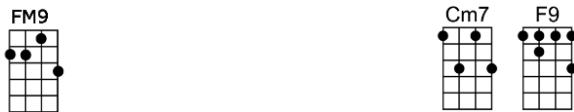

Poinci-ana, somehow I feel the jungle heat,