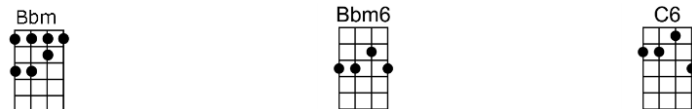

Love is everywhere, its magic perfume fills the air