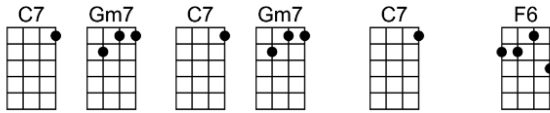

POINCIANA - Buddy Bernier/Nat Simon

4/4 1...2...1234

Intro: 1st line

Blow, tropic wind, sing a song through the trees

Trees, sigh to me, soon my love I will see

Poinci-ana, your branches speak to me of love,

Bbm6 FM9 Gm7
Pale moon is casting shadows from a-bove

C7 FM9 Cm7 F9
Poinci-ana, somehow I feel the jungle heat,

Bbm6 FM9
With-in me there grows a rhythmic savage beat

Bbm Bbm6 C6
Love is everywhere, its magic perfume fills the air

Bbm Bbm6 C Cdim C7sus C7
To and fro you sway, my heart's in time, I've learned to care

FM9 Cm7 F9
Poinci-ana, though skies may turn from blue to gray,

Bbm6 FM9
My love will live forever and a day

C7 Gm7 C7 Gm7 C7 F6
Blow, tropic wind, sing a song through the trees