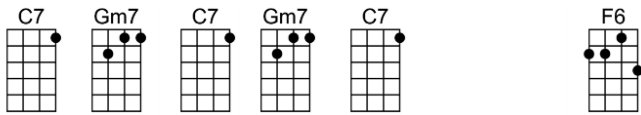

p.2. Poinciana

Poinci-ana, though skies may turn from blue to gray,

My love will live forever and a day

Blow, tropic wind, sing a song through the trees