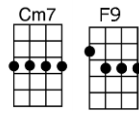

p.2. Poinciana

Poinci-ana, though skies may turn from blue to gray,