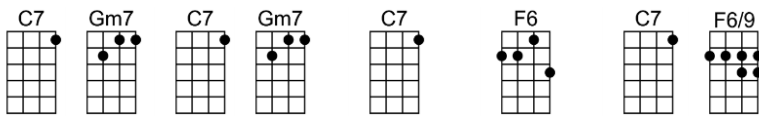

POINCIANA - Buddy Bernier/Nat Simon

4/4 1...2...1234

Intro: 1st line

Blow, tropic wind, sing a song through the trees

Trees, sigh to me, soon my love I will see

Poinci-ana, your branches speak to me of love,

p.2. Poinciana

Poinci-ana, though skies may turn from blue to gray,

My love will live forever and a day

Blow, tropic wind, sing a song through the trees

Trees, sigh to me, soon my love I will see.....Poinci-ana

POINCIANA - Buddy Bernier/Nat Simon

4/4 1...2...1234

Intro: 1st line

C7 Gm7 C7 Gm7 C7 F6
Blow, tropic wind, sing a song through the trees

C7 Gm7 C7 Gm7 C7 F6
Trees, sigh to me, soon my love I will see

C7 FM9 Cm7 F9
Poinci-ana, your branches speak to me of love,