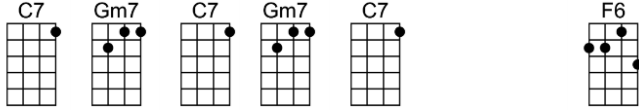

POINCIANA - Buddy Bernier/Nat Simon

4/4 1...2...1234

Intro: 1st line

Blow, tropic wind, sing a song through the trees

Trees, sigh to me, soon my love I will see

Poinci-ana, your branches speak to me of love,

Bbm6 FM9 Gm7
Pale moon is casting shadows from a-bove

C7 FM9 Cm7 F9
Poinci-ana, somehow I feel the jungle heat,

Bbm6 FM9
With-in me there grows a rhythmic savage beat

Bbm Bbm6 C6
Love is everywhere, its magic perfume fills the air

Bbm Bbm6 C Cdim C7sus C7
To and fro you sway, my heart's in time, I've learned to care

FM9 Cm7 F9
Poinci-ana, though skies may turn from blue to gray,

Bbm6 FM9
My love will live forever and a day

C7 Gm7 C7 Gm7 C7 F6
Blow, tropic wind, sing a song through the trees