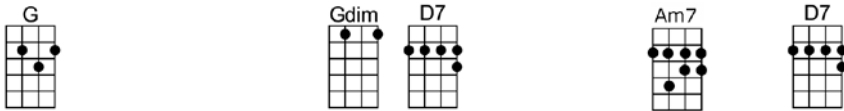

PEG O' MY HEART

4/4 1...2...1234

INTRO: 2 2 2 2 **X2**

Peg o' my heart, I love you, we'll never part, I love you

Dear little girl, sweet little girl,

Sweeter than the rose of Erin, are your winning smiles en-dearing.

Peg o' my heart, your glances with Irish art en-trance us,

Come, be my own, come, make your home in my heart.

2 2 1 1 &

PEG O' MY HEART

4/4 1...2...1234

INTRO: G Gdim Am7 D7 X2
2 2 2 2

G GMA7 G A7 A7sus A7
Peg o' my heart, I love you, we'll never part, I love you

Am7 D9 Am7 D9
Dear little girl, sweet little girl,

G Gdim D7 Am7 D7
Sweeter than the rose of Erin, are your winning smiles en-dearing.

G GMA7 G A7 A7sus A7
Peg o' my heart, your glances with Irish art en-trance us,