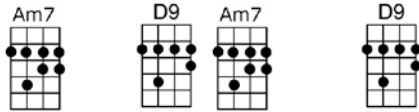

PEG O' MY HEART

4/4 1...2...1234

INTRO: 2 2 2 2 **X2**

Peg o' my heart, I love you, we'll never part, I love you

Dear little girl, sweet little girl,

Sweeter than the rose of Erin, are your winning smiles en-dearing.

Peg o' my heart, your glances with Irish art en-trance us,

Come, be my own, come, make your home in my heart.

2 2 1 1 &

PEG O' MY HEART

4/4 1...2...1234

INTRO: G Gdim Am7 D7 X2
2 2 2 2

G GMA7 G A7 A7sus A7
Peg o' my heart, I love you, we'll never part, I love you

Am7 D9 Am7 D9
Dear little girl, sweet little girl,

G Gdim D7 Am7 D7
Sweeter than the rose of Erin, are your winning smiles en-dearing.

G GMA7 G A7 A7sus A7
Peg o' my heart, your glances with Irish art en-trance us,

Am7 D9 Am7 D9 G Gdim Am7 D7 G6
Come, be my own, come, make your home in my heart.
2 2 1 1 &