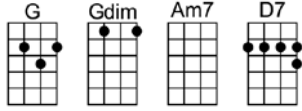

PEG O' MY HEART

4/4 1...2...1234

INTRO: 2 2 2 2 **X2**

Peg o' my heart, I love you, we'll never part, I love you

Dear little girl, sweet little girl,

Sweeter than the rose of Erin, are your winning smiles en-dearing.

Peg o' my heart, your glances with Irish art en-trance us,

Come, be my own, come, make your home in my heart.

2 2 1 1 &

PEG O' MY HEART

4/4 1...2...1234

INTRO: G Gdim Am7 D7 X2
2 2 2 2

G GMA7 G A7 A7sus A7
Peg o' my heart, I love you, we'll never part, I love you

Am7 D9 Am7 D9
Dear little girl, sweet little girl,

G Gdim D7 Am7 D7
Sweeter than the rose of Erin, are your winning smiles en-dearing.

G GMA7 G A7 A7sus A7
Peg o' my heart, your glances with Irish art en-trance us,

Am7 D9 Am7 D9 G Gdim Am7 D7 G6
Come, be my own, come, make your home in my heart.
2 2 1 1 &