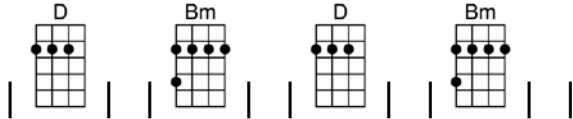

SING F#

PALISADES PARK - Chuck Barris

4/4 1...2...1234

Intro:

Last night I took a walk after dark, a swingin' place called Palisades Park

To have some fun and see what I could see - That's where the girls are!

I took a ride on a shoot-the-chute, that girl I sat beside was awful cute

And when we stopped she was holdin' hands with me - My heart was flyin'

Up like a rocket ship, down like a roller coaster

Back like a loop-the-loop, and a-round like a merry-go-round