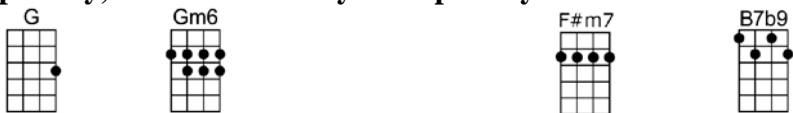

If you're gonna be my spouse, we better head for that court house,