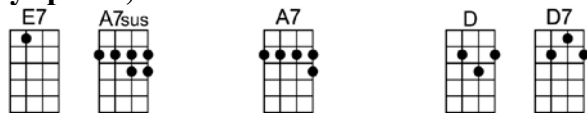

On the way to Cape May, On the way to Cape May.