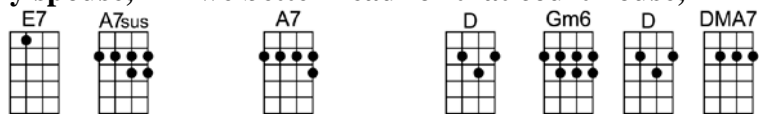

**We were naming the day, when Wildwood came in view.**

**If you're gonna be my spouse, we better head for that court house,**

**On the way to Cape May, On the way to Cape May.**

**If you're gonna be my spouse, we better head for that court house,**

# ON THE WAY TO CAPE MAY - Buddy Nugent

4/4 1...2...1234

Intro: | C Am7 | Dm7 G7 |

C C  
You looked so very pretty, when we met in Ocean City,  
C C#dim Dm7 G7  
Like someone oh so easy to a-dore.  
Dm7 G7  
I sang this little ditty, on our way through Ocean City,  
Dm7 D7 G7  
Heading south a-long the Jersey shore.

C C#dim Dm7 G7  
On the way to Cape May, I fell in love with you.  
Dm7 G7 C Gm7  
On the way to Cape May, I saw my dreams come true.  
C7 F Fm6 Em7 A7b9  
I was taken by your smile as we drifted by Sea Isle.  
D7 G7sus G7  
My heart was gone when we reached Ava-lon!

D D#dim Em7 A7  
On the way to Cape May, I fell in love with you.  
Em7 A7 D Am7  
On the way to Cape May, I saw my dreams come true.  
D7 G Gm6 F#m7 B7b9  
I was taken by your smile as we drifted by Sea Isle.  
E7 A7sus A7  
My heart was gone when we reached Ava-lon!