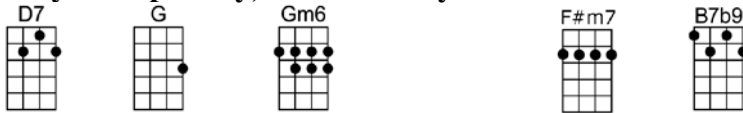

I was taken by your smile as we drifted by Sea Isle.