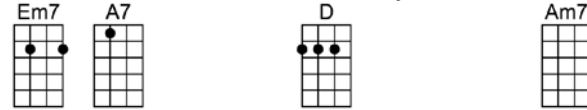

On the way to Cape May, I saw my dreams come true.