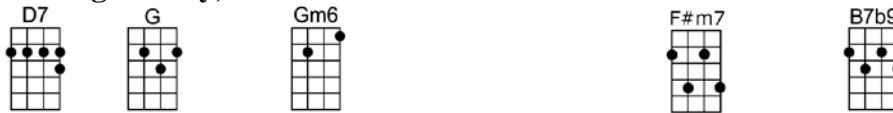

If you're gonna be my spouse, we better head for that court house,