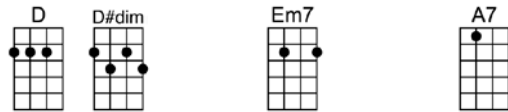

p.2. On the Way To Cape May

On the way to Cape May, I fell in love with you.