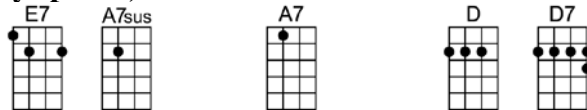

 |  |  |  | 

On the way to Cape May, | **On the way to Cape May.**

p.2. On the Way To Cape May

On the way to Cape May, I fell in love with you.

On the way to Cape May, I saw my dreams come true.

I was taken by your smile as we drifted by Sea Isle.

My heart was gone when we reached Ava-lon!

On the way to Cape May, Stone Harbor skies were blue.

We were naming the day, when Wildwood came in view.

If you're gonna be my spouse, we better head for that court house,

Intro: | C Am7 | Dm7 G7 |

C C
You looked so very pretty, when we met in Ocean City,
C C#dim Dm7 G7
Like someone oh so easy to a-dore.
Dm7 G7
I sang this little ditty, on our way through Ocean City,
Dm7 D7 G7
Heading south a-long the Jersey shore.

D D#dim Em7 A7
On the way to Cape May, I fell in love with you.
Em7 A7 D Am7
On the way to Cape May, I saw my dreams come true.
D7 G Gm6 F#m7 B7b9
I was taken by your smile as we drifted by Sea Isle.
E7 A7sus A7
My heart was gone when we reached Ava-lon!