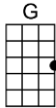

ONLY THE LONELY (BAR)-Roy Orbison/Joe Melson

4/4 1...2...1234

Dum-dum-dum-dumdy-doo-wah, ooh-yay-yay-yay-yeah

Oh-oh-oh-oh-wah, only the lonely, only the lonely

Only the lonely (dum-dum-dum-dumdy-doo-wah)

Know the way I feel to-night (ooh-yay-yay-yay-yeah)

Only the lonely (dum-dum-dum-dumdy-doo-wah)

Know this feeling ain't right (dum-dum-dum-dumdy-doo-wah)

There goes my baby, there goes my heart,

They're gone forever, so far apart

But only the lonely know why I cry, only the lonely

D D7
There goes my baby, there goes my heart,
G E7 A7
They're gone forever, so far apart

D G A7 D
But only the lonely know why I cry, only the lonely

D Em7
Dum-dum-dum-dumdy-doo-wah, ooh-yay-yay-yay-yeah
G A7 D A7 D
Oh-oh-oh-oh-wah, only the lonely, only the lonely

D
Only the lonely (dum-dum-dum-dumdy-doo-wah)
Em7
Know the heartaches I've been through (ooh-yay-yay-yay-yeah)
A7
Only the lonely (dum-dum-dum-dumdy-doo-wah)
G D
Know I cry and cry for you (dum-dum-dum-dumdy-doo-wah)