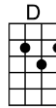

ONLY THE LONELY (BAR)-Roy Orbison/Joe Melson

4/4 1...2...1234

Dum-dum-dum-dumdy-doo-wah, ooh-yay-yay-yay-yeah

Oh-oh-oh-oh-wah, only the lonely, only the lonely

Only the lonely (dum-dum-dum-dumdy-doo-wah)

Know the way I feel to-night (ooh-yay-yay-yay-yeah)

Only the lonely (dum-dum-dum-dumdy-doo-wah)

Know this feeling ain't right (dum-dum-dum-dumdy-doo-wah)

There goes my baby, there goes my heart,

They're gone forever, so far apart

But only the lonely know why I cry, only the lonely

D D7
There goes my baby, there goes my heart,
G E7 A7
They're gone forever, so far apart

D G A7 D
But only the lonely know why I cry, only the lonely

D Em7
Dum-dum-dum-dumdy-doo-wah, ooh-yay-yay-yay-yeah
G A7 D A7 D
Oh-oh-oh-oh-wah, only the lonely, only the lonely

D
Only the lonely (dum-dum-dum-dumdy-doo-wah)
Em7
Know the heartaches I've been through (ooh-yay-yay-yay-yeah)
A7
Only the lonely (dum-dum-dum-dumdy-doo-wah)
G D
Know I cry and cry for you (dum-dum-dum-dumdy-doo-wah)