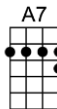

ONLY THE LONELY (BAR)-Roy Orbison/Joe Melson

4/4 1...2...1234

Dum-dum-dum-dumdy-doo-wah, ooh-yay-yay-yay-yeah

Oh-oh-oh-oh-wah, only the lonely, only the lonely

Only the lonely (dum-dum-dum-dumdy-doo-wah)

Know the way I feel to-night (ooh-yay-yay-yay-yeah)

Only the lonely (dum-dum-dum-dumdy-doo-wah)

Know this feeling ain't right (dum-dum-dum-dumdy-doo-wah)

There goes my baby, there goes my heart,

They're gone forever, so far apart

But only the lonely know why I cry, only the lonely

D D7
There goes my baby, there goes my heart,
G E7 A7
They're gone forever, so far apart

D G A7 D
But only the lonely know why I cry, only the lonely

D Em7
Dum-dum-dum-dumdy-doo-wah, ooh-yay-yay-yay-yeah
G A7 D A7 D
Oh-oh-oh-oh-wah, only the lonely, only the lonely

D
Only the lonely (dum-dum-dum-dumdy-doo-wah)
Em7
Know the heartaches I've been through (ooh-yay-yay-yay-yeah)
A7
Only the lonely (dum-dum-dum-dumdy-doo-wah)
G D
Know I cry and cry for you (dum-dum-dum-dumdy-doo-wah)