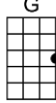

ONLY THE LONELY (BAR)-Roy Orbison/Joe Melson

4/4 1...2...1234

Dum-dum-dum-dumdy-doo-wah, ooh-yay-yay-yay-yeah

Oh-oh-oh-oh-wah, only the lonely, only the lonely

Only the lonely (dum-dum-dum-dumdy-doo-wah)

Know the way I feel to-night (ooh-yay-yay-yay-yeah)

Only the lonely (dum-dum-dum-dumdy-doo-wah)

Know this feeling ain't right (dum-dum-dum-dumdy-doo-wah)

There goes my baby, there goes my heart,

They're gone forever, so far apart

But only the lonely know why I cry, only the lonely

D D7
There goes my baby, there goes my heart,
G E7 A7
They're gone forever, so far apart

D G A7 D
But only the lonely know why I cry, only the lonely

D Em7
Dum-dum-dum-dumdy-doo-wah, ooh-yay-yay-yay-yeah
G A7 D A7 D
Oh-oh-oh-oh-wah, only the lonely, only the lonely

D
Only the lonely (dum-dum-dum-dumdy-doo-wah)
Em7
Know the heartaches I've been through (ooh-yay-yay-yay-yeah)
A7
Only the lonely (dum-dum-dum-dumdy-doo-wah)
G D
Know I cry and cry for you (dum-dum-dum-dumdy-doo-wah)