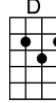

ONLY THE LONELY (BAR)-Roy Orbison/Joe Melson

4/4 1...2...1234

Dum-dum-dum-dumdy-doo-wah, ooh-yay-yay-yay-yeah

Oh-oh-oh-oh-wah, only the lonely, only the lonely

Only the lonely (dum-dum-dum-dumdy-doo-wah)

Know the way I feel to-night (ooh-yay-yay-yay-yeah)

D D7
There goes my baby, there goes my heart,
G E7 A7
They're gone forever, so far apart

D G A7 D
But only the lonely know why I cry, only the lonely

D Em7
Dum-dum-dum-dumdy-doo-wah, ooh-yay-yay-yay-yeah
G A7 D A7 D
Oh-oh-oh-oh-wah, only the lonely, only the lonely

D
Only the lonely (dum-dum-dum-dumdy-doo-wah)
Em7
Know the heartaches I've been through (ooh-yay-yay-yay-yeah)
A7
Only the lonely (dum-dum-dum-dumdy-doo-wah)
G D
Know I cry and cry for you (dum-dum-dum-dumdy-doo-wah)

D D7
Maybe tomorrow, a new romance,
G E7 A7
No more sorrow, but that's the chance you gotta take
Em7 A7 D
If your lonely heart breaks, only the lonely (dum-dum-dum-dumdy-doo-wah)