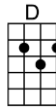

ONLY THE LONELY (BAR)-Roy Orbison/Joe Melson

4/4 1...2...1234

Dum-dum-dum-dumdy-doo-wah, ooh-yay-yay-yay-yeah

Oh-oh-oh-oh-wah, only the lonely, only the lonely

Only the lonely (dum-dum-dum-dumdy-doo-wah)

Know the way I feel to-night (ooh-yay-yay-yay-yeah)

Only the lonely (dum-dum-dum-dumdy-doo-wah)

Know this feeling ain't right (dum-dum-dum-dumdy-doo-wah)

There goes my baby, there goes my heart,

They're gone forever, so far apart

But only the lonely know why I cry, only the lonely

D D7
There goes my baby, there goes my heart,
G E7 A7
They're gone forever, so far apart

D G A7 D
But only the lonely know why I cry, only the lonely

D Em7
Dum-dum-dum-dumdy-doo-wah, ooh-yay-yay-yay-yeah
G A7 D A7 D
Oh-oh-oh-oh-wah, only the lonely, only the lonely

D
Only the lonely (dum-dum-dum-dumdy-doo-wah)
Em7
Know the heartaches I've been through (ooh-yay-yay-yay-yeah)
A7
Only the lonely (dum-dum-dum-dumdy-doo-wah)
G D
Know I cry and cry for you (dum-dum-dum-dumdy-doo-wah)