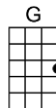

ONLY THE LONELY (BAR)-Roy Orbison/Joe Melson

4/4 1...2...1234

Dum-dum-dum-dumdy-doo-wah, ooh-yay-yay-yay-yeah

Oh-oh-oh-oh-wah, only the lonely, only the lonely

Only the lonely (dum-dum-dum-dumdy-doo-wah)

Know the way I feel to-night (ooh-yay-yay-yay-yeah)

Only the lonely (dum-dum-dum-dumdy-doo-wah)

Know this feeling ain't right (dum-dum-dum-dumdy-doo-wah)

There goes my baby, there goes my heart,

They're gone forever, so far apart

But only the lonely know why I cry, only the lonely

D D7
There goes my baby, there goes my heart,
G E7 A7
They're gone forever, so far apart

D G A7 D
But only the lonely know why I cry, only the lonely

D Em7
Dum-dum-dum-dumdy-doo-wah, ooh-yay-yay-yay-yeah
G A7 D A7 D
Oh-oh-oh-oh-wah, only the lonely, only the lonely

D
Only the lonely (dum-dum-dum-dumdy-doo-wah)
Em7
Know the heartaches I've been through (ooh-yay-yay-yay-yeah)
A7
Only the lonely (dum-dum-dum-dumdy-doo-wah)
G D
Know I cry and cry for you (dum-dum-dum-dumdy-doo-wah)