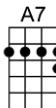

ONLY THE LONELY (BAR)-Roy Orbison/Joe Melson

4/4 1...2...1234

Dum-dum-dum-dumdy-doo-wah, ooh-yay-yay-yay-yeah

Oh-oh-oh-oh-wah, only the lonely, only the lonely

Only the lonely (dum-dum-dum-dumdy-doo-wah)

Know the way I feel to-night (ooh-yay-yay-yay-yeah)

Only the lonely (dum-dum-dum-dumdy-doo-wah)

Know this feeling ain't right (dum-dum-dum-dumdy-doo-wah)

There goes my baby, there goes my heart,

They're gone forever, so far apart

But only the lonely know why I cry, only the lonely

D D7
There goes my baby, there goes my heart,
G E7 A7
They're gone forever, so far apart

D G A7 D
But only the lonely know why I cry, only the lonely

D Em7
Dum-dum-dum-dumdy-doo-wah, ooh-yay-yay-yay-yeah
G A7 D A7 D
Oh-oh-oh-oh-wah, only the lonely, only the lonely

D
Only the lonely (dum-dum-dum-dumdy-doo-wah)
Em7
Know the heartaches I've been through (ooh-yay-yay-yay-yeah)
A7
Only the lonely (dum-dum-dum-dumdy-doo-wah)
G D
Know I cry and cry for you (dum-dum-dum-dumdy-doo-wah)