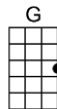

ONLY THE LONELY (BAR)-Roy Orbison/Joe Melson

4/4 1...2...1234

Dum-dum-dum-dumdy-doo-wah, ooh-yay-yay-yay-yeah

Oh-oh-oh-oh-wah, only the lonely, only the lonely

Only the lonely (dum-dum-dum-dumdy-doo-wah)

Know the way I feel to-night (ooh-yay-yay-yay-yeah)

Only the lonely (dum-dum-dum-dumdy-doo-wah)

Know this feeling ain't right (dum-dum-dum-dumdy-doo-wah)

There goes my baby, there goes my heart,

They're gone forever, so far apart

But only the lonely know why I cry, only the lonely

D D7
There goes my baby, there goes my heart,
G E7 A7
They're gone forever, so far apart

D G A7 D
But only the lonely know why I cry, only the lonely

D Em7
Dum-dum-dum-dumdy-doo-wah, ooh-yay-yay-yay-yeah
G A7 D A7 D
Oh-oh-oh-oh-wah, only the lonely, only the lonely

D
Only the lonely (dum-dum-dum-dumdy-doo-wah)
Em7
Know the heartaches I've been through (ooh-yay-yay-yay-yeah)
A7
Only the lonely (dum-dum-dum-dumdy-doo-wah)
G D
Know I cry and cry for you (dum-dum-dum-dumdy-doo-wah)