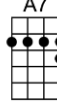

ONLY THE LONELY (BAR)-Roy Orbison/Joe Melson

4/4 1...2...1234

Dum-dum-dum-dumdy-doo-wah, ooh-yay-yay-yay-yeah

Oh-oh-oh-oh-wah, only the lonely, only the lonely

Only the lonely (dum-dum-dum-dumdy-doo-wah)

Know the way I feel to-night (ooh-yay-yay-yay-yeah)

Only the lonely (dum-dum-dum-dumdy-doo-wah)

Know this feeling ain't right (dum-dum-dum-dumdy-doo-wah)

There goes my baby, there goes my heart,

They're gone forever, so far apart

But only the lonely know why I cry, only the lonely

D D7
There goes my baby, there goes my heart,
G E7 A7
They're gone forever, so far apart

D G A7 D
But only the lonely know why I cry, only the lonely

D Em7
Dum-dum-dum-dumdy-doo-wah, ooh-yay-yay-yay-yeah
G A7 D A7 D
Oh-oh-oh-oh-wah, only the lonely, only the lonely

D
Only the lonely (dum-dum-dum-dumdy-doo-wah)
Em7
Know the heartaches I've been through (ooh-yay-yay-yay-yeah)
A7
Only the lonely (dum-dum-dum-dumdy-doo-wah)
G D
Know I cry and cry for you (dum-dum-dum-dumdy-doo-wah)