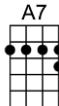

Oh-oh-oh-oh-wah, only the lonely, only the lonely