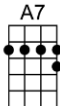

Oh-oh-oh-oh-wah, only the lonely, only the lonely