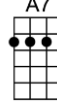

ONLY THE LONELY (BAR)-Roy Orbison/Joe Melson

4/4 1...2...1234

Dum-dum-dum-dumdy-doo-wah, ooh-yay-yay-yay-yeah

Oh-oh-oh-oh-wah, only the lonely, only the lonely

Only the lonely (dum-dum-dum-dumdy-doo-wah)

Know the way I feel to-night (ooh-yay-yay-yay-yeah)

Only the lonely (dum-dum-dum-dumdy-doo-wah)

Know this feeling ain't right (dum-dum-dum-dumdy-doo-wah)

There goes my baby, there goes my heart,

They're gone forever, so far apart

But only the lonely know why I cry, only the lonely

D D7
There goes my baby, there goes my heart,
G E7 A7
They're gone forever, so far apart

D G A7 D
But only the lonely know why I cry, only the lonely

D Em7
Dum-dum-dum-dumdy-doo-wah, ooh-yay-yay-yay-yeah
G A7 D A7 D
Oh-oh-oh-oh-wah, only the lonely, only the lonely

D
Only the lonely (dum-dum-dum-dumdy-doo-wah)
Em7
Know the heartaches I've been through (ooh-yay-yay-yay-yeah)
A7
Only the lonely (dum-dum-dum-dumdy-doo-wah)
G D
Know I cry and cry for you (dum-dum-dum-dumdy-doo-wah)