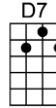

ONLY THE LONELY (BAR)-Roy Orbison/Joe Melson

4/4 1...2...1234

Dum-dum-dum-dumdy-doo-wah, ooh-yay-yay-yay-yeah

Oh-oh-oh-oh-wah, only the lonely, only the lonely

Only the lonely (dum-dum-dum-dumdy-doo-wah)

Know the way I feel to-night (ooh-yay-yay-yay-yeah)

Only the lonely (dum-dum-dum-dumdy-doo-wah)

Know this feeling ain't right (dum-dum-dum-dumdy-doo-wah)

There goes my baby, there goes my heart,

They're gone forever, so far apart

But only the lonely know why I cry, only the lonely

D D7
There goes my baby, there goes my heart,
G E7 A7
They're gone forever, so far apart

D G A7 D
But only the lonely know why I cry, only the lonely

D Em7
Dum-dum-dum-dumdy-doo-wah, ooh-yay-yay-yay-yeah
G A7 D A7 D
Oh-oh-oh-oh-wah, only the lonely, only the lonely

D
Only the lonely (dum-dum-dum-dumdy-doo-wah)
Em7
Know the heartaches I've been through (ooh-yay-yay-yay-yeah)
A7
Only the lonely (dum-dum-dum-dumdy-doo-wah)
G D
Know I cry and cry for you (dum-dum-dum-dumdy-doo-wah)