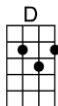

Oh-oh-oh-oh-wah, only the lonely, only the lonely