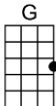

Oh-oh-oh-oh-wah, only the lonely, only the lonely