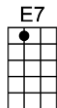

ONLY THE LONELY (BAR)-Roy Orbison/Joe Melson

4/4 1...2...1234

Dum-dum-dum-dumdy-doo-wah, ooh-yay-yay-yay-yeah

Oh-oh-oh-oh-wah, only the lonely, only the lonely

Only the lonely (dum-dum-dum-dumdy-doo-wah)

Know the way I feel to-night (ooh-yay-yay-yay-yeah)

Only the lonely (dum-dum-dum-dumdy-doo-wah)

Know this feeling ain't right (dum-dum-dum-dumdy-doo-wah)

There goes my baby, there goes my heart,

They're gone forever, so far apart

But only the lonely know why I cry, only the lonely

D D7
There goes my baby, there goes my heart,
G E7 A7
They're gone forever, so far apart

D G A7 D
But only the lonely know why I cry, only the lonely

D Em7
Dum-dum-dum-dumdy-doo-wah, ooh-yay-yay-yay-yeah
G A7 D A7 D
Oh-oh-oh-oh-wah, only the lonely, only the lonely

D
Only the lonely (dum-dum-dum-dumdy-doo-wah)
Em7
Know the heartaches I've been through (ooh-yay-yay-yay-yeah)
A7
Only the lonely (dum-dum-dum-dumdy-doo-wah)
G D
Know I cry and cry for you (dum-dum-dum-dumdy-doo-wah)