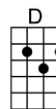

ONLY THE LONELY (BAR)-Roy Orbison/Joe Melson

4/4 1...2...1234

Dum-dum-dum-dumdy-doo-wah, ooh-yay-yay-yay-yeah

Oh-oh-oh-oh-wah, only the lonely, only the lonely

Only the lonely (dum-dum-dum-dumdy-doo-wah)

Know the way I feel to-night (ooh-yay-yay-yay-yeah)

Only the lonely (dum-dum-dum-dumdy-doo-wah)

Know this feeling ain't right (dum-dum-dum-dumdy-doo-wah)

There goes my baby, there goes my heart,

They're gone forever, so far apart

But only the lonely know why I cry, only the lonely

D D7
There goes my baby, there goes my heart,
G E7 A7
They're gone forever, so far apart

D G A7 D
But only the lonely know why I cry, only the lonely

D Em7
Dum-dum-dum-dumdy-doo-wah, ooh-yay-yay-yay-yeah
G A7 D A7 D
Oh-oh-oh-oh-wah, only the lonely, only the lonely

D
Only the lonely (dum-dum-dum-dumdy-doo-wah)
Em7
Know the heartaches I've been through (ooh-yay-yay-yay-yeah)
A7
Only the lonely (dum-dum-dum-dumdy-doo-wah)
G D
Know I cry and cry for you (dum-dum-dum-dumdy-doo-wah)