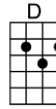

ONLY THE LONELY (BAR)-Roy Orbison/Joe Melson

4/4 1...2...1234

Dum-dum-dum-dumdy-doo-wah, ooh-yay-yay-yay-yeah

Oh-oh-oh-oh-wah, only the lonely, only the lonely

Only the lonely (dum-dum-dum-dumdy-doo-wah)

Know the way I feel to-night (ooh-yay-yay-yay-yeah)

Only the lonely (dum-dum-dum-dumdy-doo-wah)

Know this feeling ain't right (dum-dum-dum-dumdy-doo-wah)

There goes my baby, there goes my heart,

They're gone forever, so far apart

But only the lonely know why I cry, only the lonely

D D7
There goes my baby, there goes my heart,
G E7 A7
They're gone forever, so far apart

D G A7 D
But only the lonely know why I cry, only the lonely

D Em7
Dum-dum-dum-dumdy-doo-wah, ooh-yay-yay-yay-yeah
G A7 D A7 D
Oh-oh-oh-oh-wah, only the lonely, only the lonely

D
Only the lonely (dum-dum-dum-dumdy-doo-wah)
Em7
Know the heartaches I've been through (ooh-yay-yay-yay-yeah)
A7
Only the lonely (dum-dum-dum-dumdy-doo-wah)
G D
Know I cry and cry for you (dum-dum-dum-dumdy-doo-wah)