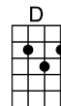

Oh-oh-oh-oh-wah, only the lonely, only the lonely