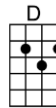

ONLY THE LONELY (BAR)-Roy Orbison/Joe Melson

4/4 1...2...1234

Dum-dum-dum-dumdy-doo-wah, ooh-yay-yay-yay-yeah

Oh-oh-oh-oh-wah, only the lonely, only the lonely

Only the lonely (dum-dum-dum-dumdy-doo-wah)

Know the way I feel to-night (ooh-yay-yay-yay-yeah)

Only the lonely (dum-dum-dum-dumdy-doo-wah)

Know this feeling ain't right (dum-dum-dum-dumdy-doo-wah)

There goes my baby, there goes my heart,

They're gone forever, so far apart

But only the lonely know why I cry, only the lonely

D D7
There goes my baby, there goes my heart,
G E7 A7
They're gone forever, so far apart

D G A7 D
But only the lonely know why I cry, only the lonely

D Em7
Dum-dum-dum-dumdy-doo-wah, ooh-yay-yay-yay-yeah
G A7 D A7 D
Oh-oh-oh-oh-wah, only the lonely, only the lonely

D
Only the lonely (dum-dum-dum-dumdy-doo-wah)
Em7
Know the heartaches I've been through (ooh-yay-yay-yay-yeah)
A7
Only the lonely (dum-dum-dum-dumdy-doo-wah)
G D
Know I cry and cry for you (dum-dum-dum-dumdy-doo-wah)