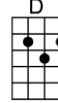

ONLY THE LONELY (BAR)-Roy Orbison/Joe Melson

4/4 1...2...1234

Dum-dum-dum-dumdy-doo-wah, ooh-yay-yay-yay-yeah

Oh-oh-oh-oh-wah, only the lonely, only the lonely

Only the lonely (dum-dum-dum-dumdy-doo-wah)

Know the way I feel to-night (ooh-yay-yay-yay-yeah)

D D7
There goes my baby, there goes my heart,
G E7 A7
They're gone forever, so far apart

D G A7 D
But only the lonely know why I cry, only the lonely

D Em7
Dum-dum-dum-dumdy-doo-wah, ooh-yay-yay-yay-yeah
G A7 D A7 D
Oh-oh-oh-oh-wah, only the lonely, only the lonely

D
Only the lonely (dum-dum-dum-dumdy-doo-wah)
Em7
Know the heartaches I've been through (ooh-yay-yay-yay-yeah)
A7
Only the lonely (dum-dum-dum-dumdy-doo-wah)
G D
Know I cry and cry for you (dum-dum-dum-dumdy-doo-wah)

D D7
Maybe tomorrow, a new romance,
G E7 A7
No more sorrow, but that's the chance you gotta take
Em7 A7 D
If your lonely heart breaks, only the lonely (dum-dum-dum-dumdy-doo-wah)