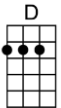

0 ONLY THE LONELY - Roy Orbison/Joe Melson

4/4 1...2...1234

Dum-dum-dum-dumdy-doo-wah, ooh-yay-yay-yay-yeah

Oh-oh-oh-oh-wah, only the lonely, only the lonely

Only the lonely (dum-dum-dum-dumdy-doo-wah)

Know the way I feel to-night (ooh-yay-yay-yay-yeah)

Only the lonely (dum-dum-dum-dumdy-doo-wah)

Know this feeling ain't right (dum-dum-dum-dumdy-doo-wah)

There goes my baby, there goes my heart,

They're gone forever, so far apart

But only the lonely know why I cry, only the lonely

D D7
There goes my baby, there goes my heart,
G E7 A7
They're gone forever, so far apart

D G A7 D
But only the lonely know why I cry, only the lonely

D Em7
Dum-dum-dum-dumdy-doo-wah, ooh-yay-yay-yay-yeah
G A7 D A7 D
Oh-oh-oh-oh-wah, only the lonely, only the lonely

D
Only the lonely (dum-dum-dum-dumdy-doo-wah)
Em7
Know the heartaches I've been through (ooh-yay-yay-yay-yeah)
A7
Only the lonely (dum-dum-dum-dumdy-doo-wah)
G D
Know I cry and cry for you (dum-dum-dum-dumdy-doo-wah)