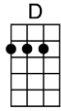

0 ONLY THE LONELY - Roy Orbison/Joe Melson

4/4 1...2...1234

Dum-dum-dum-dumdy-doo-wah, ooh-yay-yay-yay-yeah

Oh-oh-oh-oh-wah, only the lonely, only the lonely

Only the lonely (dum-dum-dum-dumdy-doo-wah)

Know the way I feel to-night (ooh-yay-yay-yay-yeah)

Only the lonely (dum-dum-dum-dumdy-doo-wah)

Know this feeling ain't right (dum-dum-dum-dumdy-doo-wah)

There goes my baby, there goes my heart,

They're gone forever, so far apart

But only the lonely know why I cry, only the lonely

D D7
There goes my baby, there goes my heart,
G E7 A7
They're gone forever, so far apart

D G A7 D
But only the lonely know why I cry, only the lonely

D Em7
Dum-dum-dum-dumdy-doo-wah, ooh-yay-yay-yay-yeah
G A7 D A7 D
Oh-oh-oh-oh-wah, only the lonely, only the lonely

D
Only the lonely (dum-dum-dum-dumdy-doo-wah)
Em7
Know the heartaches I've been through (ooh-yay-yay-yay-yeah)
A7
Only the lonely (dum-dum-dum-dumdy-doo-wah)
G D
Know I cry and cry for you (dum-dum-dum-dumdy-doo-wah)