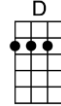

Oh-oh-oh-oh-wah, only the lonely, only the lonely