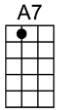

0 ONLY THE LONELY - Roy Orbison/Joe Melson

4/4 1...2...1234

Dum-dum-dum-dumdy-doo-wah, ooh-yay-yay-yay-yeah

Oh-oh-oh-oh-wah, only the lonely, only the lonely

Only the lonely (dum-dum-dum-dumdy-doo-wah)

Know the way I feel to-night (ooh-yay-yay-yay-yeah)

Only the lonely (dum-dum-dum-dumdy-doo-wah)

Know this feeling ain't right (dum-dum-dum-dumdy-doo-wah)

There goes my baby, there goes my heart,

They're gone forever, so far apart

But only the lonely know why I cry, only the lonely

D D7
There goes my baby, there goes my heart,
G E7 A7
They're gone forever, so far apart

D G A7 D
But only the lonely know why I cry, only the lonely

D Em7
Dum-dum-dum-dumdy-doo-wah, ooh-yay-yay-yay-yeah
G A7 D A7 D
Oh-oh-oh-oh-wah, only the lonely, only the lonely

D
Only the lonely (dum-dum-dum-dumdy-doo-wah)
Em7
Know the heartaches I've been through (ooh-yay-yay-yay-yeah)
A7
Only the lonely (dum-dum-dum-dumdy-doo-wah)
G D
Know I cry and cry for you (dum-dum-dum-dumdy-doo-wah)