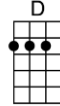

Oh-oh-oh-oh-wah, only the lonely, only the lonely