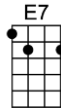

0 ONLY THE LONELY - Roy Orbison/Joe Melson

4/4 1...2...1234

Dum-dum-dum-dumdy-doo-wah, ooh-yay-yay-yay-yeah

Oh-oh-oh-oh-wah, only the lonely, only the lonely

Only the lonely (dum-dum-dum-dumdy-doo-wah)

Know the way I feel to-night (ooh-yay-yay-yay-yeah)

Only the lonely (dum-dum-dum-dumdy-doo-wah)

Know this feeling ain't right (dum-dum-dum-dumdy-doo-wah)

There goes my baby, there goes my heart,

They're gone forever, so far apart

But only the lonely know why I cry, only the lonely

D D7
There goes my baby, there goes my heart,
G E7 A7
They're gone forever, so far apart

D G A7 D
But only the lonely know why I cry, only the lonely

D Em7
Dum-dum-dum-dumdy-doo-wah, ooh-yay-yay-yay-yeah
G A7 D A7 D
Oh-oh-oh-oh-wah, only the lonely, only the lonely

D
Only the lonely (dum-dum-dum-dumdy-doo-wah)
Em7
Know the heartaches I've been through (ooh-yay-yay-yay-yeah)
A7
Only the lonely (dum-dum-dum-dumdy-doo-wah)
G D
Know I cry and cry for you (dum-dum-dum-dumdy-doo-wah)