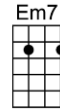

p.2. Only the Lonely

Dum-dum-dum-dumdy-doo-wah, ooh-yay-yay-yay-yeah