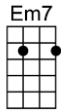

0 ONLY THE LONELY - Roy Orbison/Joe Melson

4/4 1...2...1234

Dum-dum-dum-dumdy-doo-wah, ooh-yay-yay-yay-yeah

Oh-oh-oh-oh-wah, only the lonely, only the lonely

Only the lonely (dum-dum-dum-dumdy-doo-wah)

Know the way I feel to-night (ooh-yay-yay-yay-yeah)

Only the lonely (dum-dum-dum-dumdy-doo-wah)

Know this feeling ain't right (dum-dum-dum-dumdy-doo-wah)

There goes my baby, there goes my heart,

They're gone forever, so far apart

But only the lonely know why I cry, only the lonely

D D7
There goes my baby, there goes my heart,
G E7 A7
They're gone forever, so far apart

D G A7 D
But only the lonely know why I cry, only the lonely

D Em7
Dum-dum-dum-dumdy-doo-wah, ooh-yay-yay-yay-yeah
G A7 D A7 D
Oh-oh-oh-oh-wah, only the lonely, only the lonely

D
Only the lonely (dum-dum-dum-dumdy-doo-wah)
Em7
Know the heartaches I've been through (ooh-yay-yay-yay-yeah)
A7
Only the lonely (dum-dum-dum-dumdy-doo-wah)
G D
Know I cry and cry for you (dum-dum-dum-dumdy-doo-wah)