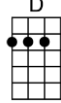

0 ONLY THE LONELY - Roy Orbison/Joe Melson

4/4 1...2...1234

Dum-dum-dum-dumdy-doo-wah, ooh-yay-yay-yay-yeah

Oh-oh-oh-oh-wah, only the lonely, only the lonely

Only the lonely (dum-dum-dum-dumdy-doo-wah)

Know the way I feel to-night (ooh-yay-yay-yay-yeah)

Only the lonely (dum-dum-dum-dumdy-doo-wah)

Know this feeling ain't right (dum-dum-dum-dumdy-doo-wah)

There goes my baby, there goes my heart,

They're gone forever, so far apart

But only the lonely know why I cry, only the lonely

D D7
There goes my baby, there goes my heart,
G E7 A7
They're gone forever, so far apart

D G A7 D
But only the lonely know why I cry, only the lonely

D Em7
Dum-dum-dum-dumdy-doo-wah, ooh-yay-yay-yay-yeah
G A7 D A7 D
Oh-oh-oh-oh-wah, only the lonely, only the lonely

D
Only the lonely (dum-dum-dum-dumdy-doo-wah)
Em7
Know the heartaches I've been through (ooh-yay-yay-yay-yeah)
A7
Only the lonely (dum-dum-dum-dumdy-doo-wah)
G D
Know I cry and cry for you (dum-dum-dum-dumdy-doo-wah)