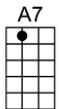

0 ONLY THE LONELY - Roy Orbison/Joe Melson

4/4 1...2...1234

Dum-dum-dum-dumdy-doo-wah, ooh-yay-yay-yay-yeah

Oh-oh-oh-oh-wah, only the lonely, only the lonely

Only the lonely (dum-dum-dum-dumdy-doo-wah)

Know the way I feel to-night (ooh-yay-yay-yay-yeah)

Only the lonely (dum-dum-dum-dumdy-doo-wah)

Know this feeling ain't right (dum-dum-dum-dumdy-doo-wah)

There goes my baby, there goes my heart,

They're gone forever, so far apart

But only the lonely know why I cry, only the lonely