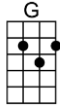

Oh-oh-oh-oh-wah, only the lonely, only the lonely