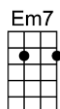

Only the lonely (dum-dum-dum-dumdy-doo-wah)

Know I cry and cry for you (dum-dum-dum-dumdy-doo-wah)

Maybe tomorrow, a new romance,

No more sorrow, but that's the chance you gotta take

If your lonely heart breaks, only the lonely (dum-dum-dum-dumdy-doo-wah)

ONLY THE LONELY -Roy Orbison/Joe Melson

4/4 1...2...1234

D Em7
Dum-dum-dum-dumdy-doo-wah, ooh-yay-yay-yay-yeah
G A7 D A7 D
Oh-oh-oh-oh-wah, only the lonely, only the lonely

D
Only the lonely (dum-dum-dum-dumdy-doo-wah)
Em7
Know the way I feel to-night (ooh-yay-yay-yay-yeah)
A7
Only the lonely (dum-dum-dum-dumdy-doo-wah)
G D
Know this feeling ain't right (dum-dum-dum-dumdy-doo-wah)