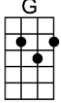

0 ONLY THE LONELY - Roy Orbison/Joe Melson

4/4 1...2...1234

Dum-dum-dum-dumdy-doo-wah, ooh-yay-yay-yay-yeah

Oh-oh-oh-oh-wah, only the lonely, only the lonely

Only the lonely (dum-dum-dum-dumdy-doo-wah)

Know the way I feel to-night (ooh-yay-yay-yay-yeah)

Only the lonely (dum-dum-dum-dumdy-doo-wah)

Know this feeling ain't right (dum-dum-dum-dumdy-doo-wah)

There goes my baby, there goes my heart,

They're gone forever, so far apart

But only the lonely know why I cry, only the lonely

D D7
There goes my baby, there goes my heart,
G E7 A7
They're gone forever, so far apart

D G A7 D
But only the lonely know why I cry, only the lonely

D Em7
Dum-dum-dum-dumdy-doo-wah, ooh-yay-yay-yay-yeah
G A7 D A7 D
Oh-oh-oh-oh-wah, only the lonely, only the lonely

D
Only the lonely (dum-dum-dum-dumdy-doo-wah)
Em7
Know the heartaches I've been through (ooh-yay-yay-yay-yeah)
A7
Only the lonely (dum-dum-dum-dumdy-doo-wah)
G D
Know I cry and cry for you (dum-dum-dum-dumdy-doo-wah)