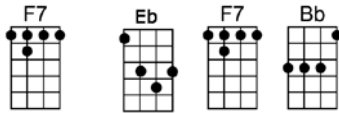

OL' MAN RIVER (BAR)-arr. Tune Weavers

4/4 1...2...1234

Chug chug, rollin' a - long, chug chug, rollin' a - long,

Chug chug, rollin' a - long, chug chug, rollin' a -long,

He's ol' man riv - er, chug chug, rollin' a - long,

That ol' man river, that ol' man river,

He don't say nothin', but he must know somethin'

He's ol' man riv - er, he keeps on, just a rollin' a-long. chug chug, rollin' a - long

He don't plant taters, he don't plant cotton,

Bb A Bb **Bb A Bb Eb** **D Eb** **Bb** **A Bb**
That ol' man river, that ol' man river, he don't say nothin', but he must know somethin'

F7 **Bb** **A Bb**
He's ol' man riv-er, he keeps on, just a rollin' a-long. chug chug, rollin' a-long,

F7 **Eb F7 Bb** **A Bb** **A Bb**
He's ol' man riv-er, chug chug, rollin' a-long, chug chug, rollin' a-long,

Eb **D Eb Bb** **A Bb**
Chug chug, rollin' a-long, chug chug, rollin' a-long,

F7 **Eb F7 Bb** **Bb6**
He's ol' man riv-er, chug chug, rollin' along (sax)