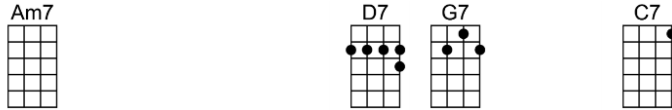

Nothing would be, nothing would be, nothing would be

p.2. No Matter What (Badfinger)

No matter where you go, there will always be a place

Can't you see it in my face, girl, ooh girl, want you

Instrumental verse

C Dm
No matter where you go, there will always be a place
F G F G C
Can't you see it in my face, girl, ooh girl, want you

Instrumental verse

Am7 D7 G7 C7
Knock down the old gray wall, be a part of it all
F7 Dm C
Nothing to say, nothing to see, nothing to do
Am7 D7 G7 C7
If you would give me all, as I would give it to you
F7 Dm Bb G
Nothing would be, nothing would be, nothing would be