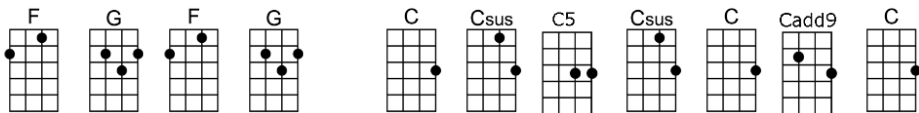

Ooh, girl, you, girl, want you,