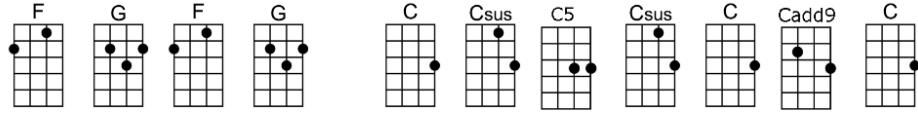

Won't you tell me what you found, girl, ooh, girl want you

Knock down the old gray wall, be a part of it all

Nothing to say, nothing to see, nothing to do

If you would give me all, as I would give it to you

Nothing would be, nothing would be, nothing would be

p.2. No Matter What (Badfinger)

No matter where you go, there will always be a place

Can't you see it in my face, girl, ooh girl, want you

Instrumental verse

C Dm
No matter what you do, I will always be a-round
F G F G C
Won't you tell me what you found, girl, ooh, girl want you

Am7 D7 G7 C7
Knock down the old gray wall, be a part of it all
F7 Dm C
Nothing to say, nothing to see, nothing to do
Am7 D7 G7 C7
If you would give me all, as I would give it to you
F7 Dm Bb G
Nothing would be, nothing would be, nothing would be

C Dm
No matter where you go, there will always be a place
F G F G C
Can't you see it in my face, girl, ooh girl, want you

Instrumental verse

Am7 D7 G7 C7
Knock down the old gray wall, be a part of it all
F7 Dm C
Nothing to say, nothing to see, nothing to do
Am7 D7 G7 C7
If you would give me all, as I would give it to you
F7 Dm Bb G
Nothing would be, nothing would be, nothing would be