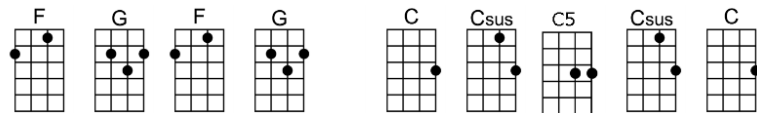

Won't you tell me what you found, girl, ooh, girl want you

Knock down the old gray wall, be a part of it all

Nothing to say, nothing to see, nothing to do

If you would give me all, as I would give it to you

Nothing would be, nothing would be, nothing would be

p.2. No Matter What (Badfinger)

No matter where you go, there will always be a place

Can't you see it in my face, girl, ooh girl, want you

Instrumental verse

Knock down the old gray wall, be a part of it all

Nothing to say, nothing to see, nothing to do

If you would give me all, as I would give it to you

Nothing would be, nothing would be, nothing would be

No matter what you are, I will always be with you

C Dm
No matter where you go, there will always be a place
F G F G C
Can't you see it in my face, girl, ooh girl, want you

Instrumental verse

Am7 D7 G7 C7
Knock down the old gray wall, be a part of it all
F7 Dm C
Nothing to say, nothing to see, nothing to do
Am7 D7 G7 C7
If you would give me all, as I would give it to you
F7 Dm Bb G
Nothing would be, nothing would be, nothing would be