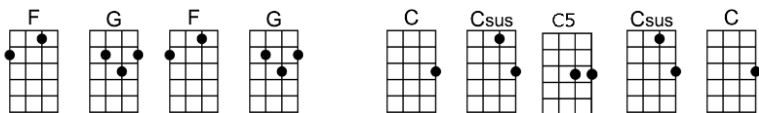

Ooh, girl, you, girl, want you!