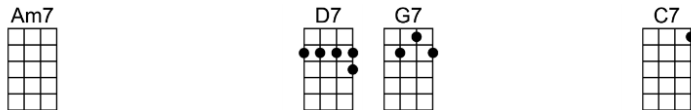

If you would give me all, as I would give it to you