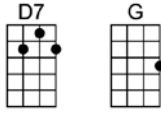

# NEVER ENDING LOVE FOR YOU<sub>(BAR)</sub>

4/4 1234 1

**Intro:**

I've got a never ending love for you. From now on that's all I wanna do

From the first time we met I knew, I'd have never ending love for you

D7  
I've got a never ending love for you

G  
From now on, that's all I wanna do

D7  
From the first time we met I knew

G G7  
I'd have a never ending love for you

C  
After all this time of being alone

G G7  
We can love one another, feel for each other

C D7  
From now on.....it's so good I can hardly stand it

G D7  
Never ending love for you

G  
From now on that's all I wanna do

D7  
From the first time we met I knew

G  
I'd sing my never ending song of love for you

D7 G F# G  
I'd sing my never ending song of love for you