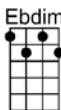

MY MELANCHOLY BABY_(BAR)

4/4 1...2...1234

Intro:  /  /  /  /  /  /  /  /

Come to me my melancholy ba - by,

Cuddle up and don't be blue...

All your fears are foolish fancy, may - be

You know dear that I'm in love with you!

Every cloud must have a silver lin - ing

Wait until the sun shines through

Smile my honey dear, while I kiss away each tear

Or else I shall be melancholy too

Smile my honey dear, while I kiss away each tear

F F#dim C A7
Smile my honey dear, while I kiss away each tear

Dm7 G7 C Gm7 C7
Or else I shall be melancholy too

F F#dim C A7
Smile my honey dear, while I kiss away each tear

Dm7 G7 G7sus G7b5 C
Or else I shall be melan-chol - y too!