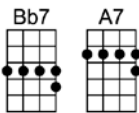

MY MELANCHOLY BABY_(BAR)

4/4 1...2...1234

Intro:  /  /  /  /  /  /  /  /

Come to me my melancholy ba - by,

Cuddle up and don't be blue...

All your fears are foolish fancy, may - be

You know dear that I'm in love with you!

Or else I shall be melan-chol - y too!

MY MELANCHOLY BABY

4/4 1...2...1234

Intro: F / F#dim / C / A7 / Dm7 / G7 / C / G7 /

C Bb7 A7
Come to me my melancholy baby,

Dm A7+ A9 Dm A7 Dm
Cuddle up and don't be blue . . .

G7 Dm7 G7 Dm9 G7
All your fears are foolish fancy, maybe

C Ebdim Dm7 G7 G7+
You know dear that I'm in love with you!

C Bb7 A7
Every cloud must have a silver lining

Dm A7+ A9 Dm A7 Dm
Wait until the sun shines through

F F#dim C A7
Smile my honey dear, while I kiss away each tear

Dm7 G7 C Gm7 C7
Or else I shall be melancholy too

F F#dim C A7
Smile my honey dear, while I kiss away each tear

Dm7 G7 G7sus G7b5 C
Or else I shall be melan-chol - y too!