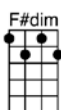

MY MELANCHOLY BABY_(BAR)

4/4 1...2...1234

Intro:  /  /  /  /  /  /  /  /

Come to me my melancholy ba - by,

Cuddle up and don't be blue...

All your fears are foolish fancy, may - be

You know dear that I'm in love with you!

Every cloud must have a silver lin - ing

Wait until the sun shines through

Smile my honey dear, while I kiss away each tear

Or else I shall be melancholy too

Smile my honey dear, while I kiss away each tear

F F#dim C A7
Smile my honey dear, while I kiss away each tear

Dm7 G7 C Gm7 C7
Or else I shall be melancholy too

F F#dim C A7
Smile my honey dear, while I kiss away each tear

Dm7 G7 G7sus G7b5 C
Or else I shall be melan-chol - y too!