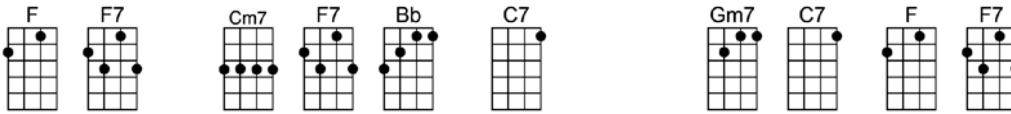

And a smile like a kind of pearl, to my mind, she's my kind of girl.

Pretty little face, that face just knocks me off my feet,