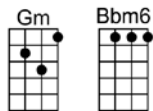

And my heart's kinda full of joy, be-cause she's told me I'm her kind of boy.