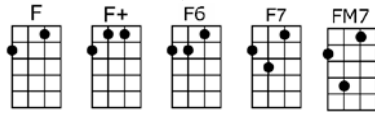

MY KIND OF GIRL - Leslie Bricusse

4/4 1...2...123 (without intro)

Intro (and basic F chromatic run): and back

She walks like an angel walks, she talks like an angel talks,

And her hair has a kind of curl, to my mind, she's my kind of girl.

MY KIND OF GIRL-Leslie Bricusse

Intro (and basic F chromatic run): F F+ F6 F7 FMA7 and back-all chromatic notes on C string

F C7
She walks like an angel walks, she talks like an angel talks,
F F7 Cm7 F7 Bb C7 Gm7 C7 F
And her hair has a kind of curl, to my mind, she's my kind of girl.

F C7
She's wise like an angel's wise, with eyes like an angel's eyes,
F F7 Cm7 F7 Bb C7 Gm7 C7 F F7
And a smile like a kind of pearl, to my mind, she's my kind of girl.

Bb F Gm7 Am7
Pretty little face, that face just knocks me off my feet,

Dm6 E7 E7b9 E7 Am G7b9 C7 C7+
Pretty little feet, she's real - ly sweet e-nough to eat.

F C7
She looks like an angel looks, she cooks like an angel cooks,
F F7 Cm7 F7 Bb C7 Gm7 C7 Cm6 D7
And my mind's in a kind of whirl, to my mind, she's my kind of girl.