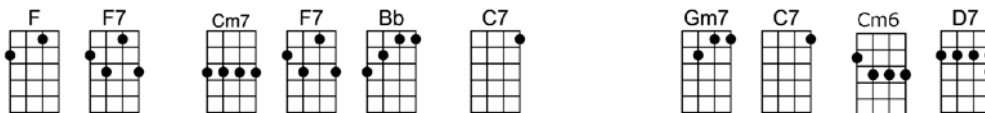

And my mind's in a kind of whirl, to my mind, she's my kind of girl.

And my heart's kinda full of joy, be-cause she's told me I'm her kind of boy.