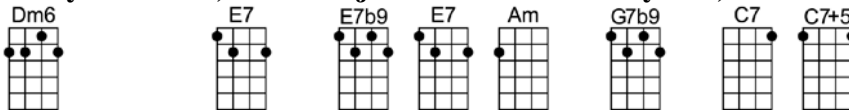

Pretty little feet, she's real - ly sweet e-nough to eat.

She looks like an angel looks, she cooks like an angel cooks,