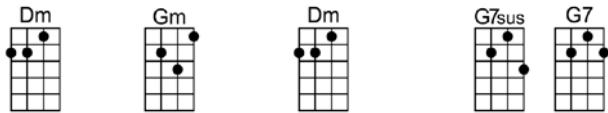

With a sheep's eye and a licorice tooth,