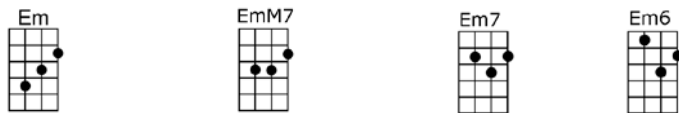

SING D

MORE

Intro: 1st line X2

4/4 1...2...1234

More than the greatest love the world has known

This is the love I'll give to you a-lone.

More than the simple words I try to say

I only live to love you more each day

GMA7 Em7 Am7 D7 D7b5
This is the love I'll give to you a-lone.

GMA7 Em7 Am7 D7
More than the simple words I try to say

GMA7 Em7 Am7 F#m7b5 B7b9
I only live to love you more each day

Em EmM7 Em7 Em6
More than you'll ever know, my arms long to hold you so

Am7 A7 Am7 D7 D7b9
My life will be in your keeping, waking, sleeping, laughing, weep-ing.

GMA7 Em7 Am7 D7
Longer than always is a long, long time

GMA7 Em7 Am7 F#m7b5 B7b9
But far be-yond forever you'll be mine.