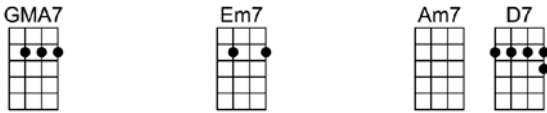

SING D

MORE

Intro: 1st line X2

4/4 1...2...1234

More than the greatest love the world has known

This is the love I'll give to you a-lone.

More than the simple words I try to say

I only live to love you more each day

GMA7 Em7 Am7 D7 D7b5
This is the love I'll give to you a-lone.

GMA7 Em7 Am7 D7
More than the simple words I try to say

GMA7 Em7 Am7 F#m7b5 B7b9
I only live to love you more each day

Em EmM7 Em7 Em6
More than you'll ever know, my arms long to hold you so

Am7 A7 Am7 D7 D7b9
My life will be in your keeping, waking, sleeping, laughing, weep-ing.

GMA7 Em7 Am7 D7
Longer than always is a long, long time

GMA7 Em7 Am7 F#m7b5 B7b9
But far be-yond forever you'll be mine.

Em EmM7 Em7 Em6 Am7 D7 D7b9 Em
I know I never lived be-fore and my heart is very sure no one else could love you more

A7 Am7 D7 D7b9 GMA7 G6 GMA7 G6
.....no one else could love you more.