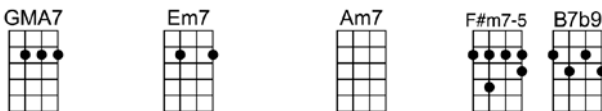

But far be-yond forever you'll be mine.