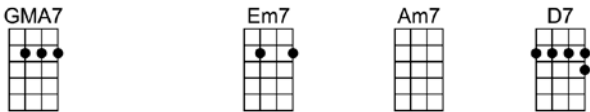

Longer than always is a long, long time