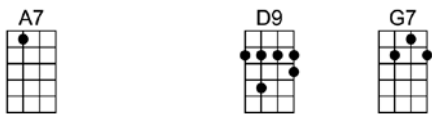

ME AND MY SHADOW

4/4 1...2...1234

Me and my sha - dow, strolling down the ave - nue.

Me and my shadow, not a soul to tell our troubles to

And when it's twelve o'clock we climb the stair,

We never knock, for nobody's there,

Just me and my sha - dow, all alone and feeling blue.

ME AND MY SHADOW

4/4 1...2...1234

C **Fm** **F** **Dm7** **G7** **C** **G7**
Me and my sha - dow, strolling down the ave - nue.

C **B7** **Am** **Cm** **D7** **G7**
Me and my shadow, not a soul to tell our troubles to

C7 **Gm7** **C7** **FMA7** **F6**
And when it's twelve o'clock we climb the stair,

A7 **D9** **G7**
We never knock, for nobody's there,

G7#5 **C** **Fm** **F** **Dm7** **G7** **C**
Just me and my sha - dow, all alone and feeling blue.