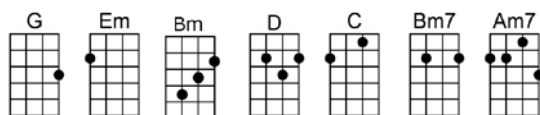

# A MATTER OF TRUST (BAR)-Billy Joel

4/4 1...2...1234

**Intro: ONE, TWO, ONE TWO THREE FOUR | G | Em | (X2)**

**G Em G Em Bm**  
Some love is just a lie of the heart, the cold remains of what be-gan with a passionate start

**G Em G Em Bm**  
I know you're an e-motional girl. It took a lot for you to not lose your faith in this world

**D G**  
I can't offer you proof, but you're gonna face a moment of truth

**Em G Em Bm**  
It's hard when you're always afraid, you just recover when an-other belief is be-trayed

**Em** **G** **Em** **Bm**  
Some love is just a lie of the mind. It's make believe until it's only a matter of time

**D** **G** **Em** **G** **Em** **Bm** **D**  
And some might have learned to ad-just, but then it never was a matter of trust

**C** **Bm7**  
I'm sure you're aware, love, we've both had our share of

**Am7** **D** **G** **C**  
Be-lieving too long, when the whole situation was wrong

**G** **Em** **G** **Em** **Bm**  
Some love is just a lie of the soul, a constant battle for the ultimate state of con-trol