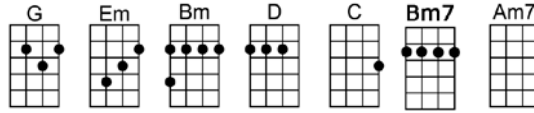

A MATTER OF TRUST - Billy Joel

4/4 1...2...1234

Intro: ONE, TWO, ONE TWO THREE FOUR | G | Em | (X2)

G Em G Em Bm
Some love is just a lie of the heart, the cold remains of what be-gan with a passionate start

G Em G Em Bm
I know you're an e-motional girl. It took a lot for you to not lose your faith in this world

D G
I can't offer you proof, but you're gonna face a moment of truth

Em G Em Bm
It's hard when you're always afraid, you just recover when an-other belief is be-trayed

D
So break my heart if you must, it's a matter of trust

C Bm7
You can't go the distance with too much resistance

Am7 D G C
I know you have doubts, but for God's sake, don't shut me out

p.2. A Matter of Trust

G Em G Em Bm
Some love is just a lie of the soul, a constant battle for the ultimate state of con-trol

D G
After you've heard lie upon lie, there can hardly be a question of why

Em G Em Bm
Some love is just a lie of the heart, the cold remains of what be-gan with a passionate start