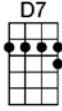

The subway charms us so, when balmy breezes blow to and fro