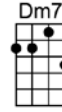

MANHATTAN - Richard Rodgers/Lorenz Hart

4/4 1...2...1234 (without verse)

Summer journeys to Niagara and to other places aggra-vate all our cares, we'll save our fares

I've a cozy little flat in what is known as old Man-hattan, we'll settle down, right here in town

C A7 Dm7 G7 CMA7 F6 Em7
And tell me what street compares with Mott Street in Ju-ly?

Ebdim G7 C#dim G7 Em7b5 A7b9
Sweet pushcarts gently gli - ding by

Dm7 Bb9 C Am7 D7
The great big city's a wondrous toy just made for a girl and boy

C Ebdim Dm7 G7 C Em7b5
We'll turn Manhat-tan into an isle of joy

A7b9 Dm7 Bb9 C Am7 D7
The great big city's a wondrous toy just made for a girl and boy

C Ebdim Dm7 G7 G7b9 C Fm6 CMA7
We'll turn Manhat-tan into an isle of joy