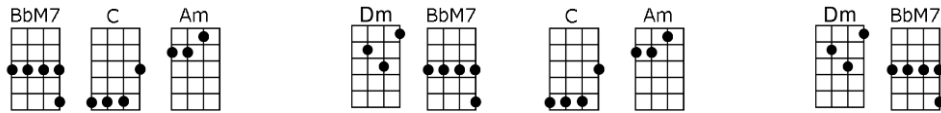

SING A

MAKE IT EASY ON YOURSELF (BAR)-Bacharach/David

4/4 1234 12

Make it easy on your-self, make it easy on your-self,

Oh, breakin' up is so very hard to do

If you really love him (her), and there's nothing I can do

Don't try to spare my feelings, just tell me that we're through

And make it easy on your-self, make it easy on your-self,

'Cause breakin' up is so very hard to do

And if the way I hold you can't compare to his (her) ca-ress

4/4 1234 12 (without intro)

BbMA7 C Am Dm BbMA7 C Am Dm BbMA7
Make it easy on your-self, make it easy on your-self,

C BbMA7 Gm7 C7 F G6 G7
Oh, breakin' up is so very hard to do

C Am C Am A
If you really love him (her), and there's nothing I can do

C BbMA7 Gm7 C7 F
So run to him (her), be-fore you start crying too

BbMA7 C Am Dm BbMA7 C Am Dm BbMA7
And make it easy on your-self, make it easy on your-self,

C BbMA7 Gm7 C7 F Am7 Gm7 C7 F
'Cause breakin' up is so very hard to do. Oh, baby, it's so hard to do