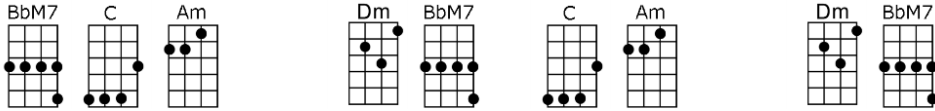

SING A

MAKE IT EASY ON YOURSELF (BAR)-Bacharach/David

4/4 1234 12

Make it easy on your-self, make it easy on your-self,

Oh, breakin' up is so very hard to do

If you really love him (her), and there's nothing I can do

Don't try to spare my feelings, just tell me that we're through

And make it easy on your-self, make it easy on your-self,

'Cause breakin' up is so very hard to do

And if the way I hold you can't compare to his (her) ca-ress

4/4 1234 12 (without intro)

BbMA7 C Am Dm BbMA7 C Am Dm BbMA7
Make it easy on your-self, make it easy on your-self,

C BbMA7 Gm7 C7 F G6 G7
Oh, breakin' up is so very hard to do

C Am C Am A
If you really love him (her), and there's nothing I can do

C BbMA7 Gm7 C7 F
So run to him (her), be-fore you start crying too

BbMA7 C Am Dm BbMA7 C Am Dm BbMA7
And make it easy on your-self, make it easy on your-self,

C BbMA7 Gm7 C7 F Am7 Gm7 C7 F
'Cause breakin' up is so very hard to do. Oh, baby, it's so hard to do