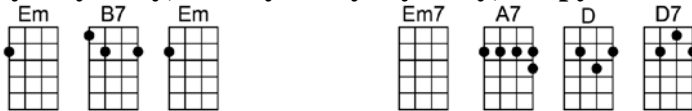

You can tell the sandman is on his way by the way that they play

As still as the trill of a thrush at twilight's hush.....so you can hear the

Rhythm of the ripples on the side of the boat as you sail a-way to dreamland

High above the moon you hear a silvery note as the sandman takes your hand

So rock-a-bye my baby, don't you cry my baby, sleepy time is nigh

Won't you rock me to a ragtime lull - a - by.

So rock-a-bye my baby, don't you cry my baby, sleepy time is nigh

Em B+ Em7 A7 Em7 A7#5 D
Sleepy hands are creeping to the end of the clock, play a lullaby in ragtime

D DMA7 D7 G Gm6
You can tell the sandman is on his way by the way that they play

E7 Bm7 E7 A7 A7#5
As still as the trill of a thrush at twilight's hush..... so you can hear the

G Gm6 D C7 B7
So rock-a-bye my baby, don't you cry my baby, sleepy time is nigh

Em B7 Em Em7 A7 D D7
Won't you rock me to a ragtime lull - a - by.

G Gm6 D C7 B7
So rock-a-bye my baby, don't you cry my baby, sleepy time is nigh