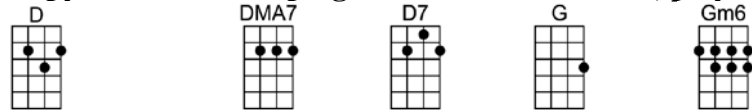

SING G#

LULLABY IN RAGTIME (BAR)-Sylvia Fine

4/4 1...2...1234

Intro:

Won't you play the music so the cradle can rock to a lullaby in ragtime

Sleepy hands are creeping to the end of the clock, play a lullaby in ragtime

You can tell the sandman is on his way by the way that they play

As still as the trill of a thrush at twilight's hush.....so you can hear the

Rhythm of the ripples on the side of the boat as you sail a-way to dreamland

Em B+ Em7 A7 Em7 A7#5 D
Sleepy hands are creeping to the end of the clock, play a lullaby in ragtime

D DMA7 D7 G Gm6
You can tell the sandman is on his way by the way that they play

E7 Bm7 E7 A7 A7#5
As still as the trill of a thrush at twilight's hush..... so you can hear the

G Gm6 D C7 B7
So rock-a-bye my baby, don't you cry my baby, sleepy time is nigh

Em B7 Em Em7 A7 D D7
Won't you rock me to a ragtime lull - a - by.

G Gm6 D C7 B7
So rock-a-bye my baby, don't you cry my baby, sleepy time is nigh