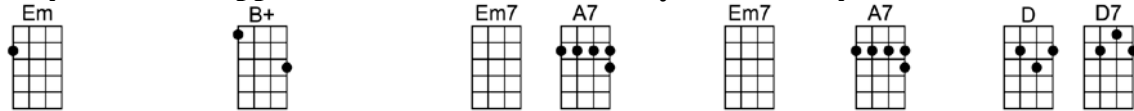

SING G#

LULLABY IN RAGTIME (BAR)-Sylvia Fine

4/4 1...2...1234

Intro:

Won't you play the music so the cradle can rock to a lullaby in ragtime

Sleepy hands are creeping to the end of the clock, play a lullaby in ragtime

You can tell the sandman is on his way by the way that they play

As still as the trill of a thrush at twilight's hush.....so you can hear the

Rhythm of the ripples on the side of the boat as you sail a-way to dreamland

Em B+ Em7 A7 Em7 A7#5 D
Sleepy hands are creeping to the end of the clock, play a lullaby in ragtime

D DMA7 D7 G Gm6
You can tell the sandman is on his way by the way that they play

E7 Bm7 E7 A7 A7#5
As still as the trill of a thrush at twilight's hush..... so you can hear the

G Gm6 D C7 B7
So rock-a-bye my baby, don't you cry my baby, sleepy time is nigh

Em B7 Em Em7 A7 D D7
Won't you rock me to a ragtime lull - a - by.

G Gm6 D C7 B7
So rock-a-bye my baby, don't you cry my baby, sleepy time is nigh