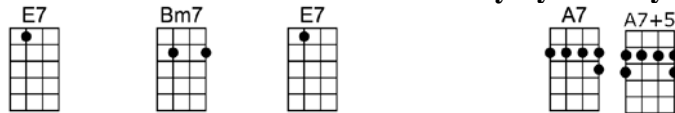

SING G#

LULLABY IN RAGTIME (BAR)-Sylvia Fine

4/4 1...2...1234

Intro:

Won't you play the music so the cradle can rock to a lullaby in ragtime

Sleepy hands are creeping to the end of the clock, play a lullaby in ragtime

You can tell the sandman is on his way by the way that they play

As still as the trill of a thrush at twilight's hush.....so you can hear the

Rhythm of the ripples on the side of the boat as you sail a-way to dreamland

Em B+ Em7 A7 Em7 A7#5 D
Sleepy hands are creeping to the end of the clock, play a lullaby in ragtime

D DMA7 D7 G Gm6
You can tell the sandman is on his way by the way that they play

E7 Bm7 E7 A7 A7#5
As still as the trill of a thrush at twilight's hush..... so you can hear the

G Gm6 D C7 B7
So rock-a-bye my baby, don't you cry my baby, sleepy time is nigh

Em B7 Em Em7 A7 D D7
Won't you rock me to a ragtime lull - a - by.

G Gm6 D C7 B7
So rock-a-bye my baby, don't you cry my baby, sleepy time is nigh