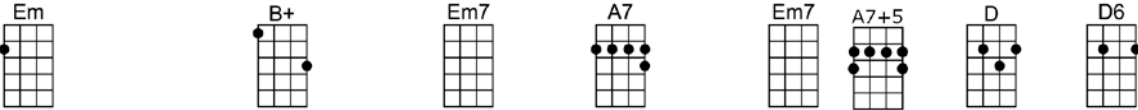

SING G#

LULLABY IN RAGTIME (BAR)-Sylvia Fine

4/4 1...2...1234

Intro:

Won't you play the music so the cradle can rock to a lullaby in ragtime

Sleepy hands are creeping to the end of the clock, play a lullaby in ragtime

You can tell the sandman is on his way by the way that they play

As still as the trill of a thrush at twilight's hush.....so you can hear the

Rhythm of the ripples on the side of the boat as you sail a-way to dreamland

Em B+ Em7 A7 Em7 A7#5 D
Sleepy hands are creeping to the end of the clock, play a lullaby in ragtime

D DMA7 D7 G Gm6
You can tell the sandman is on his way by the way that they play

E7 Bm7 E7 A7 A7#5
As still as the trill of a thrush at twilight's hush..... so you can hear the

G Gm6 D C7 B7
So rock-a-bye my baby, don't you cry my baby, sleepy time is nigh

Em B7 Em Em7 A7 D D7
Won't you rock me to a ragtime lull - a - by.

G Gm6 D C7 B7
So rock-a-bye my baby, don't you cry my baby, sleepy time is nigh