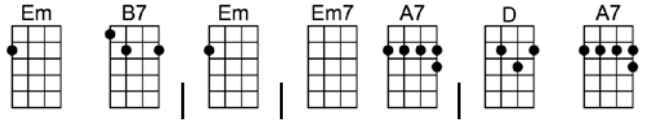

SING G#

LULLABY IN RAGTIME (BAR)-Sylvia Fine

4/4 1...2...1234

Intro:

Won't you play the music so the cradle can rock to a lullaby in ragtime

Sleepy hands are creeping to the end of the clock, play a lullaby in ragtime

You can tell the sandman is on his way by the way that they play

As still as the trill of a thrush at twilight's hush.....so you can hear the

Rhythm of the ripples on the side of the boat as you sail a-way to dreamland

Em B+ Em7 A7 Em7 A7#5 D
Sleepy hands are creeping to the end of the clock, play a lullaby in ragtime

D DMA7 D7 G Gm6
You can tell the sandman is on his way by the way that they play

E7 Bm7 E7 A7 A7#5
As still as the trill of a thrush at twilight's hush..... so you can hear the

D DMA7 D6 D Em7 B7b9 Em7
Rhythm of the ripples on the side of the boat as you sail a-way to dreamland

Em B+ Em7 A7 Em7 A7 D D7
High above the moon you hear a silvery note as the sandman takes your hand