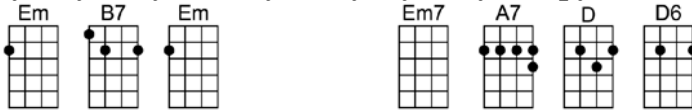

You can tell the sandman is on his way by the way that they play

As still as the trill of a thrush at twilight's hush.....so you can hear the

Rhythm of the ripples on the side of the boat as you sail a-way to dreamland

High above the moon you hear a silvery note as the sandman takes your hand

So rock-a-bye my baby, don't you cry my baby, sleepy time is nigh

Won't you rock me to a ragtime lull - a - by.

So rock-a-bye my baby, don't you cry my baby, sleepy time is nigh

Won't you rock me to a ragtime lull - a - by.

LULLABY IN RAGTIME - Sylvia Fine

4/4 1...2...1234

Intro: | Em B7 | Em | Em7 A7 | D A7 |

D DMA7 D6 D Em7 B7b9 Em7
Won't you play the music so the cradle can rock to a lullaby in ragtime

Em B+ Em7 A7 Em7 A7#5 D
Sleepy hands are creeping to the end of the clock, play a lullaby in ragtime

D DMA7 D7 G Gm6
You can tell the sandman is on his way by the way that they play

E7 Bm7 E7 A7 A7#5
As still as the trill of a thrush at twilight's hush..... so you can hear the