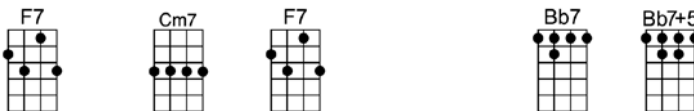

SING A

LULLABY IN RAGTIME

4/4 1...2...1234

Won't you play the music so the cradle can rock to a lullaby in ragtime

Sleepy hands are creeping to the end of the clock, play a lullaby in ragtime

You can tell the sandman is on his way by the way that they play

As still as the trill of a thrush at twilight's hush.....so you can hear the

4

Rhythm of the ripples on the side of the boat as you sail a-way to dreamland

High above the moon you hear a silvery note as the sandman takes your hand

So rock-a-bye my baby, don't you cry my baby, sleepy time is nigh

Won't you rock me to a ragtime lull - a - by.

LULLABY IN RAGTIME

4/4 1...2...1234

Eb EbMA7 Eb6 Eb Fm7 Gdim Fm7
Won't you play the music so the cradle can rock to a lullaby in ragtime

Fm FmM7 Fm7 Bb7 Fm7 Bb7#5 Eb
Sleepy hands are creeping to the end of the clock, play a lullaby in ragtime

Eb EbMA7 Eb7 Ab Abm6
You can tell the sandman is on his way by the way that they play

F7 Cm7 F7 Bb7 Bb7#5
As still as the trill of a thrush at twilight's hush..... so you can hear the