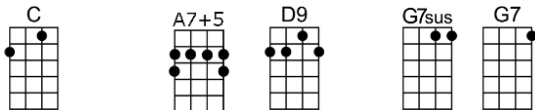

LOVE WALKED IN (BAR)-George and Ira Gershwin

4/4

Nothing seemed to matter any more, didn't care what I was headed for

Time was standing still, no one counted till

There came a knock-ing, knocking at my door

Love walked right in and drove the shadows a-way

Love walked right in and brought my sunniest day

One magic moment, and my heart seemed to know that love said hel-lo

Though not a word was spo - ken

One look, and I for-got the gloom of the past

C A7+ D9 G7sus G7
Though not a word was spo - ken

C D7 G7sus G7
One look, and I for-got the gloom of the past

C D7 G7
One look and I had found my future at last

C7sus C7 C7+ F Dm6 Fm6 Em11
One look and I had found a world com-pletely new

A7 Dm7 G7 C G7
When love walked in with you

Instrumental (1st two lines of a verse)

C7sus C7 C7+ F Dm6 Fm6 Em11
One look and I had found a world com-pletely new

A7 Dm7 G7 Fm Fm6 C
When love walked in with you