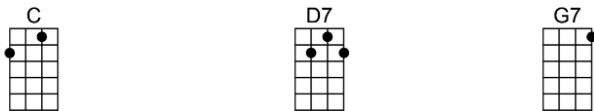

LOVE WALKED IN (BAR)-George and Ira Gershwin

4/4

Nothing seemed to matter any more, didn't care what I was headed for

Time was standing still, no one counted till

There came a knock-ing, knocking at my door

Love walked right in and drove the shadows a-way

Love walked right in and brought my sunniest day

One magic moment, and my heart seemed to know that love said hel-lo

Though not a word was spo - ken

One look, and I for-got the gloom of the past

One look and I had found my future at last

p.2. Love Walked In

One look and I had found a world completely new

When love walked in with you

Instrumental (1st two lines of a verse)

One look and I had found a world completely new

A7 Dm7 G7 C G7
When love walked in with you

Instrumental (1st two lines of a verse)

C7sus C7 C7+ F Dm6 Fm6 Em11
One look and I had found a world com-pletely new

A7 Dm7 G7 Fm Fm6 C
When love walked in with you