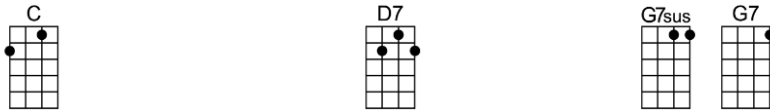

LOVE WALKED IN (BAR)-George and Ira Gershwin

4/4

Nothing seemed to matter any more, didn't care what I was headed for

Time was standing still, no one counted till

There came a knock-ing, knocking at my door

Love walked right in and drove the shadows a-way

Love walked right in and brought my sunniest day

One magic moment, and my heart seemed to know that love said hel-lo

Though not a word was spo - ken

One look, and I for-got the gloom of the past

C A7+ D9 G7sus G7
Though not a word was spo - ken

C D7 G7sus G7
One look, and I for-got the gloom of the past

C D7 G7
One look and I had found my future at last

C7sus C7 C7+ F Dm6 Fm6 Em11
One look and I had found a world com-pletely new

A7 Dm7 G7 C G7
When love walked in with you

Instrumental (1st two lines of a verse)

C7sus C7 C7+ F Dm6 Fm6 Em11
One look and I had found a world com-pletely new

A7 Dm7 G7 Fm Fm6 C
When love walked in with you