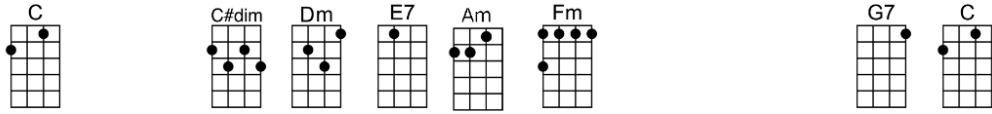

LOVE WALKED IN (BAR)-George and Ira Gershwin

4/4

Nothing seemed to matter any more, didn't care what I was headed for

Time was standing still, no one counted till

There came a knock-ing, knocking at my door

Love walked right in and drove the shadows a-way

Love walked right in and brought my sunniest day

One magic moment, and my heart seemed to know that love said hel-lo

Though not a word was spo - ken

One look, and I for-got the gloom of the past

C A7+ D9 G7sus G7
Though not a word was spo - ken

C D7 G7sus G7
One look, and I for-got the gloom of the past

C D7 G7
One look and I had found my future at last

C7sus C7 C7+ F Dm6 Fm6 Em11
One look and I had found a world com-pletely new

A7 Dm7 G7 C G7
When love walked in with you

Instrumental (1st two lines of a verse)

C7sus C7 C7+ F Dm6 Fm6 Em11
One look and I had found a world com-pletely new

A7 Dm7 G7 Fm Fm6 C
When love walked in with you