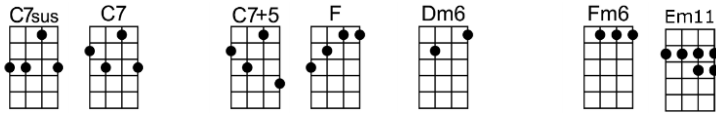

One look and I had found my future at last

p.2. Love Walked In

One look and I had found a world completely new

When love walked in with you

Instrumental (1st two lines of a verse)

One look and I had found a world completely new

When love walked in with you

LOVE WALKED IN-George and Ira Gershwin

4/4

C C#dim Dm E7 Am Fm G7 C
Nothing seemed to matter any more, didn't care what I was headed for

Gm C7 F F#m B7 EMA7 G7
Time was standing still, no one counted till

C A7+ D9 G7sus G7
Though not a word was spo - ken

C D7 G7sus G7
One look, and I for-got the gloom of the past

C D7 G7
One look and I had found my future at last

C7sus C7 C7+ F Dm6 Fm6 Em11
One look and I had found a world com-pletely new

A7 Dm7 G7 C G7
When love walked in with you

Instrumental (1st two lines of a verse)

C7sus C7 C7+ F Dm6 Fm6 Em11
One look and I had found a world com-pletely new

A7 Dm7 G7 Fm Fm6 C
When love walked in with you