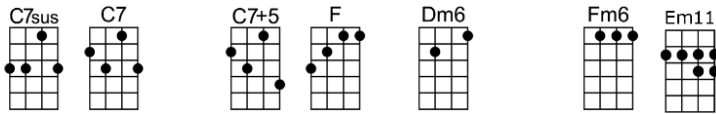

LOVE WALKED IN (BAR)-George and Ira Gershwin

4/4

Nothing seemed to matter any more, didn't care what I was headed for

Time was standing still, no one counted till

There came a knock-ing, knocking at my door

Love walked right in and drove the shadows a-way

Love walked right in and brought my sunniest day

One magic moment, and my heart seemed to know that love said hel-lo

Though not a word was spo - ken

One look, and I for-got the gloom of the past

One look and I had found my future at last

p.2. Love Walked In

One look and I had found a world completely new

When love walked in with you

Instrumental (1st two lines of a verse)

One look and I had found a world completely new

A7 Dm7 G7 C G7
When love walked in with you

Instrumental (1st two lines of a verse)

C7sus C7 C7+ F Dm6 Fm6 Em11
One look and I had found a world com-pletely new

A7 Dm7 G7 Fm Fm6 C
When love walked in with you