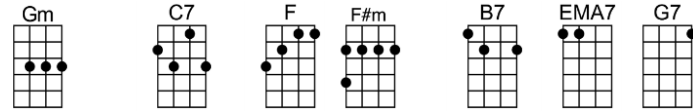

LOVE WALKED IN (BAR)-George and Ira Gershwin

4/4

Nothing seemed to matter any more, didn't care what I was headed for

Time was standing still, no one counted till

There came a knock-ing, knocking at my door

Love walked right in and drove the shadows a-way

Love walked right in and brought my sunniest day

One magic moment, and my heart seemed to know that love said hel-lo

Though not a word was spo - ken

One look, and I for-got the gloom of the past

C A7+ D9 G7sus G7
Though not a word was spo - ken

C D7 G7sus G7
One look, and I for-got the gloom of the past

C D7 G7
One look and I had found my future at last

C7sus C7 C7+ F Dm6 Fm6 Em11
One look and I had found a world com-pletely new

A7 Dm7 G7 C G7
When love walked in with you

Instrumental (1st two lines of a verse)

C7sus C7 C7+ F Dm6 Fm6 Em11
One look and I had found a world com-pletely new

A7 Dm7 G7 Fm Fm6 C
When love walked in with you