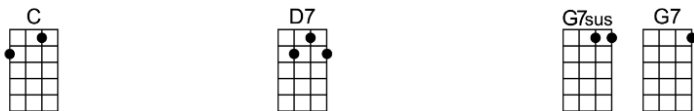

LOVE WALKED IN (BAR)-George and Ira Gershwin

4/4

Nothing seemed to matter any more, didn't care what I was headed for

Time was standing still, no one counted till

There came a knock-ing, knocking at my door

Love walked right in and drove the shadows a-way

Love walked right in and brought my sunniest day

One magic moment, and my heart seemed to know that love said hel-lo

Though not a word was spo - ken

One look, and I for-got the gloom of the past

One look and I had found my future at last

p.2. Love Walked In

One look and I had found a world completely new

When love walked in with you

Instrumental (1st two lines of a verse)

One look and I had found a world completely new

A7 Dm7 G7 C G7
When love walked in with you

Instrumental (1st two lines of a verse)

C7sus C7 C7+ F Dm6 Fm6 Em11
One look and I had found a world com-pletely new

A7 Dm7 G7 Fm Fm6 C
When love walked in with you