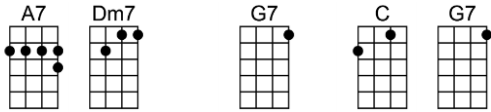

LOVE WALKED IN (BAR)-George and Ira Gershwin

4/4

Nothing seemed to matter any more, didn't care what I was headed for

Time was standing still, no one counted till

There came a knock-ing, knocking at my door

Love walked right in and drove the shadows a-way

Love walked right in and brought my sunniest day

One magic moment, and my heart seemed to know that love said hel-lo

Though not a word was spo - ken

One look, and I for-got the gloom of the past

One look and I had found my future at last

p.2. Love Walked In

One look and I had found a world completely new

When love walked in with you

Instrumental (1st two lines of a verse)

One look and I had found a world completely new

A7 Dm7 G7 C G7
When love walked in with you

Instrumental (1st two lines of a verse)

C7sus C7 C7+ F Dm6 Fm6 Em11
One look and I had found a world com-pletely new

A7 Dm7 G7 Fm Fm6 C
When love walked in with you