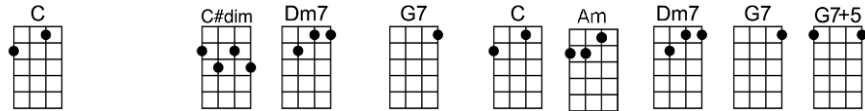

LOVE WALKED IN (BAR)-George and Ira Gershwin

4/4

Nothing seemed to matter any more, didn't care what I was headed for

Time was standing still, no one counted till

There came a knock-ing, knocking at my door

Love walked right in and drove the shadows a-way

Love walked right in and brought my sunniest day

One magic moment, and my heart seemed to know that love said hel-lo

Though not a word was spo - ken

One look, and I for-got the gloom of the past

C A7+ D9 G7sus G7
Though not a word was spo - ken

C D7 G7sus G7
One look, and I for-got the gloom of the past

C D7 G7
One look and I had found my future at last

C7sus C7 C7+ F Dm6 Fm6 Em11
One look and I had found a world com-pletely new

A7 Dm7 G7 C G7
When love walked in with you

Instrumental (1st two lines of a verse)

C7sus C7 C7+ F Dm6 Fm6 Em11
One look and I had found a world com-pletely new

A7 Dm7 G7 Fm Fm6 C
When love walked in with you