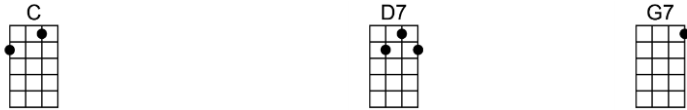

LOVE WALKED IN (BAR)-George and Ira Gershwin

4/4

Nothing seemed to matter any more, didn't care what I was headed for

Time was standing still, no one counted till

There came a knock-ing, knocking at my door

Love walked right in and drove the shadows a-way

Love walked right in and brought my sunniest day

One magic moment, and my heart seemed to know that love said hel-lo

Though not a word was spo - ken

One look, and I for-got the gloom of the past

C A7+ D9 G7sus G7
Though not a word was spo - ken

C D7 G7sus G7
One look, and I for-got the gloom of the past

C D7 G7
One look and I had found my future at last

C7sus C7 C7+ F Dm6 Fm6 Em11
One look and I had found a world com-pletely new

A7 Dm7 G7 C G7
When love walked in with you

Instrumental (1st two lines of a verse)

C7sus C7 C7+ F Dm6 Fm6 Em11
One look and I had found a world com-pletely new

A7 Dm7 G7 Fm Fm6 C
When love walked in with you