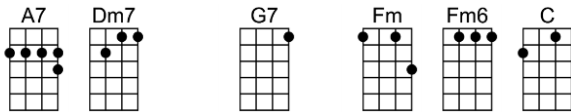

LOVE WALKED IN (BAR)-George and Ira Gershwin

4/4

Nothing seemed to matter any more, didn't care what I was headed for

Time was standing still, no one counted till

There came a knock-ing, knocking at my door

One look and I had found my future at last

p.2. Love Walked In

One look and I had found a world completely new

When love walked in with you

Instrumental (1st two lines of a verse)

One look and I had found a world completely new

When love walked in with you

LOVE WALKED IN-George and Ira Gershwin

4/4

C C#dim Dm E7 Am Fm G7 C
Nothing seemed to matter any more, didn't care what I was headed for

Gm C7 F F#m B7 EMA7 G7
Time was standing still, no one counted till

A7 Dm7 G7 C G7
When love walked in with you

Instrumental (1st two lines of a verse)

C7sus C7 C7+ F Dm6 Fm6 Em11
One look and I had found a world com-pletely new

A7 Dm7 G7 Fm Fm6 C
When love walked in with you