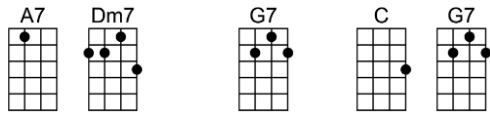

SING G

LOVE WALKED IN - George and Ira Gershwin

4/4

Nothing seemed to matter any more, didn't care what I was headed for

Time was standing still, no one counted till

There came a knock-ing, knocking at my door

Love walked right in and drove the shadows a-way

Love walked right in and brought my sunniest day

One magic moment, and my heart seemed to know that love said hel-lo

Though not a word was spo - ken

One look, and I for-got the gloom of the past

One look and I had found my future at last

p.2. Love Walked In

One look and I had found a world completely new

When love walked in with you

Instrumental (1st two lines of a verse)

One look and I had found a world completely new

A7 Dm7 G7 C G7
When love walked in with you

Instrumental (1st two lines of a verse)

C7sus C7 C7+ F Dm6 Fm6 Em11
One look and I had found a world com-pletely new

A7 Dm7 G7 Fm Fm6 C
When love walked in with you