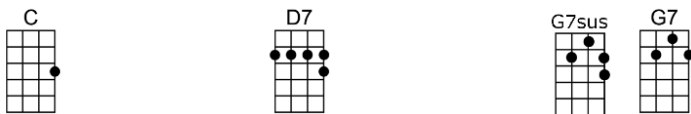

SING G

LOVE WALKED IN - George and Ira Gershwin

4/4

Nothing seemed to matter any more, didn't care what I was headed for

Time was standing still, no one counted till

There came a knock-ing, knocking at my door

Love walked right in and drove the shadows a-way

Love walked right in and brought my sunniest day

One magic moment, and my heart seemed to know that love said hel-lo

Though not a word was spo - ken

One look, and I for-got the gloom of the past

One look and I had found my future at last

p.2. Love Walked In

One look and I had found a world completely new

When love walked in with you

Instrumental (1st two lines of a verse)

One look and I had found a world completely new

A7 Dm7 G7 C G7
When love walked in with you

Instrumental (1st two lines of a verse)

C7sus C7 C7+ F Dm6 Fm6 Em11
One look and I had found a world com-pletely new

A7 Dm7 G7 Fm Fm6 C
When love walked in with you