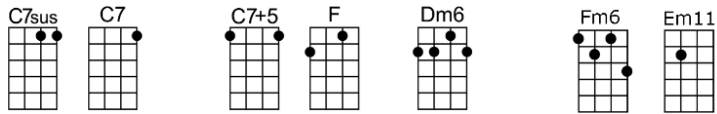

SING G

LOVE WALKED IN - George and Ira Gershwin

4/4

Nothing seemed to matter any more, didn't care what I was headed for

Time was standing still, no one counted till

There came a knock-ing, knocking at my door

Love walked right in and drove the shadows a-way

Love walked right in and brought my sunniest day

One magic moment, and my heart seemed to know that love said hel-lo

Though not a word was spo - ken

One look, and I for-got the gloom of the past

One look and I had found my future at last

p.2. Love Walked In

One look and I had found a world completely new

When love walked in with you

Instrumental (1st two lines of a verse)

One look and I had found a world completely new

A7 Dm7 G7 C G7
When love walked in with you

Instrumental (1st two lines of a verse)

C7sus C7 C7+ F Dm6 Fm6 Em11
One look and I had found a world com-pletely new

A7 Dm7 G7 Fm Fm6 C
When love walked in with you