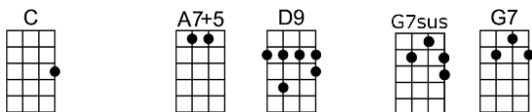

SING G

LOVE WALKED IN - George and Ira Gershwin

4/4

Nothing seemed to matter any more, didn't care what I was headed for

Time was standing still, no one counted till

There came a knock-ing, knocking at my door

Love walked right in and drove the shadows a-way

Love walked right in and brought my sunniest day

One magic moment, and my heart seemed to know that love said hel-lo

Though not a word was spo - ken

One look, and I for-got the gloom of the past

C A7+ D9 G7sus G7
Though not a word was spo - ken

C D7 G7sus G7
One look, and I for-got the gloom of the past

C D7 G7
One look and I had found my future at last

C7sus C7 C7+ F Dm6 Fm6 Em11
One look and I had found a world com-pletely new

A7 Dm7 G7 C G7
When love walked in with you

Instrumental (1st two lines of a verse)

C7sus C7 C7+ F Dm6 Fm6 Em11
One look and I had found a world com-pletely new

A7 Dm7 G7 Fm Fm6 C
When love walked in with you