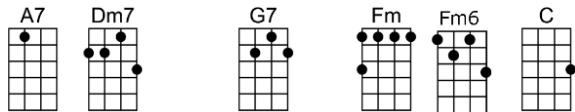

SING G

LOVE WALKED IN - George and Ira Gershwin

4/4

Nothing seemed to matter any more, didn't care what I was headed for

Time was standing still, no one counted till

There came a knock-ing, knocking at my door

One look and I had found my future at last

p.2. Love Walked In

One look and I had found a world completely new

When love walked in with you

Instrumental (1st two lines of a verse)

One look and I had found a world completely new

When love walked in with you

LOVE WALKED IN-George and Ira Gershwin

4/4

C C#dim Dm E7 Am Fm G7 C
Nothing seemed to matter any more, didn't care what I was headed for

Gm C7 F F#m B7 EMA7 G7
Time was standing still, no one counted till

A7 Dm7 G7 C G7
When love walked in with you

Instrumental (1st two lines of a verse)

C7sus C7 C7+ F Dm6 Fm6 Em11
One look and I had found a world com-pletely new

A7 Dm7 G7 Fm Fm6 C
When love walked in with you