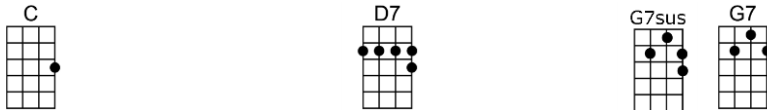

SING G

LOVE WALKED IN - George and Ira Gershwin

4/4

Nothing seemed to matter any more, didn't care what I was headed for

Time was standing still, no one counted till

There came a knock-ing, knocking at my door

Love walked right in and drove the shadows a-way

Love walked right in and brought my sunniest day

One magic moment, and my heart seemed to know that love said hel-lo

Though not a word was spo - ken

One look, and I for-got the gloom of the past

C A7+ D9 G7sus G7
Though not a word was spo - ken

C D7 G7sus G7
One look, and I for-got the gloom of the past

C D7 G7
One look and I had found my future at last

C7sus C7 C7+ F Dm6 Fm6 Em11
One look and I had found a world com-pletely new

A7 Dm7 G7 C G7
When love walked in with you

Instrumental (1st two lines of a verse)

C7sus C7 C7+ F Dm6 Fm6 Em11
One look and I had found a world com-pletely new

A7 Dm7 G7 Fm Fm6 C
When love walked in with you