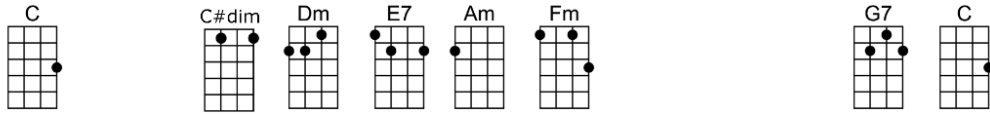

SING G

LOVE WALKED IN - George and Ira Gershwin

4/4

Nothing seemed to matter any more, didn't care what I was headed for

Time was standing still, no one counted till

There came a knock-ing, knocking at my door

Love walked right in and drove the shadows a-way

Love walked right in and brought my sunniest day

One magic moment, and my heart seemed to know that love said hel-lo

Though not a word was spo - ken

One look, and I for-got the gloom of the past

C A7+ D9 G7sus G7
Though not a word was spo - ken

C D7 G7sus G7
One look, and I for-got the gloom of the past

C D7 G7
One look and I had found my future at last

C7sus C7 C7+ F Dm6 Fm6 Em11
One look and I had found a world com-pletely new

A7 Dm7 G7 C G7
When love walked in with you

Instrumental (1st two lines of a verse)

C7sus C7 C7+ F Dm6 Fm6 Em11
One look and I had found a world com-pletely new

A7 Dm7 G7 Fm Fm6 C
When love walked in with you