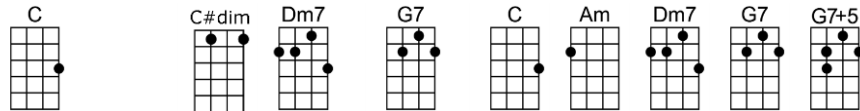

SING G

LOVE WALKED IN - George and Ira Gershwin

4/4

Nothing seemed to matter any more, didn't care what I was headed for

Time was standing still, no one counted till

There came a knock-ing, knocking at my door

Love walked right in and drove the shadows a-way

Love walked right in and brought my sunniest day

One magic moment, and my heart seemed to know that love said hel-lo

Though not a word was spo - ken

One look, and I for-got the gloom of the past

C A7+ D9 G7sus G7
Though not a word was spo - ken

C D7 G7sus G7
One look, and I for-got the gloom of the past

C D7 G7
One look and I had found my future at last

C7sus C7 C7+ F Dm6 Fm6 Em11
One look and I had found a world com-pletely new

A7 Dm7 G7 C G7
When love walked in with you

Instrumental (1st two lines of a verse)

C7sus C7 C7+ F Dm6 Fm6 Em11
One look and I had found a world com-pletely new

A7 Dm7 G7 Fm Fm6 C
When love walked in with you