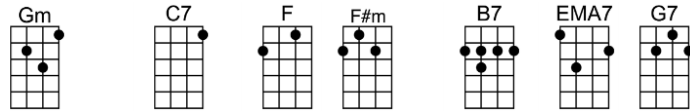

SING G

LOVE WALKED IN - George and Ira Gershwin

4/4

Nothing seemed to matter any more, didn't care what I was headed for

Time was standing still, no one counted till

There came a knock-ing, knocking at my door

Love walked right in and drove the shadows a-way

Love walked right in and brought my sunniest day

One magic moment, and my heart seemed to know that love said hel-lo

Though not a word was spo - ken

One look, and I for-got the gloom of the past

C A7+ D9 G7sus G7
Though not a word was spo - ken

C D7 G7sus G7
One look, and I for-got the gloom of the past

C D7 G7
One look and I had found my future at last

C7sus C7 C7+ F Dm6 Fm6 Em11
One look and I had found a world com-pletely new

A7 Dm7 G7 C G7
When love walked in with you

Instrumental (1st two lines of a verse)

C7sus C7 C7+ F Dm6 Fm6 Em11
One look and I had found a world com-pletely new

A7 Dm7 G7 Fm Fm6 C
When love walked in with you