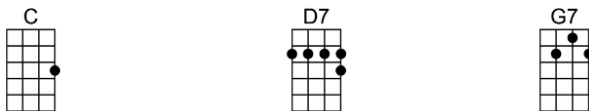

SING G

LOVE WALKED IN - George and Ira Gershwin

4/4

Nothing seemed to matter any more, didn't care what I was headed for

Time was standing still, no one counted till

There came a knock-ing, knocking at my door

Love walked right in and drove the shadows a-way

Love walked right in and brought my sunniest day

One magic moment, and my heart seemed to know that love said hel-lo

Though not a word was spo - ken

One look, and I for-got the gloom of the past

One look and I had found my future at last

p.2. Love Walked In

One look and I had found a world completely new

When love walked in with you

Instrumental (1st two lines of a verse)

One look and I had found a world completely new

A7 Dm7 G7 C G7
When love walked in with you

Instrumental (1st two lines of a verse)

C7sus C7 C7+ F Dm6 Fm6 Em11
One look and I had found a world com-pletely new

A7 Dm7 G7 Fm Fm6 C
When love walked in with you