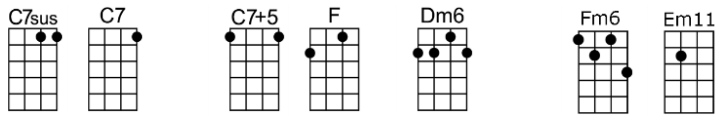

SING G

LOVE WALKED IN - George and Ira Gershwin

4/4

Nothing seemed to matter any more, didn't care what I was headed for

Time was standing still, no one counted till

There came a knock-ing, knocking at my door

One look and I had found my future at last

p.2. Love Walked In

One look and I had found a world completely new

When love walked in with you

Instrumental (1st two lines of a verse)

One look and I had found a world completely new

When love walked in with you

LOVE WALKED IN-George and Ira Gershwin

4/4

C C#dim Dm E7 Am Fm G7 C
Nothing seemed to matter any more, didn't care what I was headed for

Gm C7 F F#m B7 EMA7 G7
Time was standing still, no one counted till

A7 Dm7 G7 C G7
When love walked in with you

Instrumental (1st two lines of a verse)

C7sus C7 C7+ F Dm6 Fm6 Em11
One look and I had found a world com-pletely new

A7 Dm7 G7 Fm Fm6 C
When love walked in with you