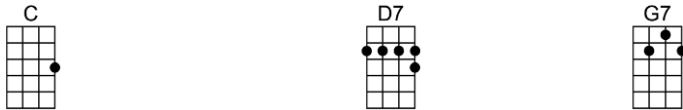

SING G

LOVE WALKED IN - George and Ira Gershwin

4/4

Nothing seemed to matter any more, didn't care what I was headed for

Time was standing still, no one counted till

There came a knock-ing, knocking at my door

Love walked right in and drove the shadows a-way

Love walked right in and brought my sunniest day

One magic moment, and my heart seemed to know that love said hel-lo

Though not a word was spo - ken

One look, and I for-got the gloom of the past

C A7+ D9 G7sus G7
Though not a word was spo - ken

C D7 G7sus G7
One look, and I for-got the gloom of the past

C D7 G7
One look and I had found my future at last

C7sus C7 C7+ F Dm6 Fm6 Em11
One look and I had found a world com-pletely new

A7 Dm7 G7 C G7
When love walked in with you

Instrumental (1st two lines of a verse)

C7sus C7 C7+ F Dm6 Fm6 Em11
One look and I had found a world com-pletely new

A7 Dm7 G7 Fm Fm6 C
When love walked in with you