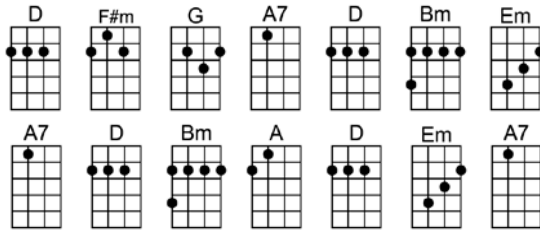

 |  |  |  |  | 

See, there beyond the hill, the bright colors of the rainbow

 |  |  |  |  |  |  |  | 

Some magic from above made this day for us, just to fall in love

 |  |  |  |  | 

Now I belong to you, from this day until forever

 |  |  |  |  |  |  | 

Just love me tenderly, and I'll give to you every part of me, oh

 |  |  |  |  | 

Don't ever make me cry, through long, lonely nights without love

 |  |  |  |  |  |  | 

Be always true to me, keep this day in your heart eternally

p.2. Lover's Concerto

Instrumental:

Someday we shall re-tur-n to this place upon the mea -dow

We'll walk out in the rain, hear the birds a-bove, singing once a-gain, oh,

You'll hold me in your arms, and say once again you love me

4/4 1...2...1234

Intro: | Dm Em | F G7 | C Csus C Csus | C | C Csus C Csus | C |

C Em F G7 C Am
How gentle is the rain that falls softly on the mea-dow

Dm G7 C Am G C Dm G7
Birds, high up in the trees, serenade the flowers with their melo-dies, oh,