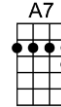

Lover, please, please come back, don't take a train comin' down the track