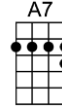

LOVER, PLEASE (BAR)-Billy Swan

4/4 1...2...1234

Intro:  (4 measures)

Chorus:

Lover, please, please come back, don't take a train comin' down the track

Don't please don't, don't leave me, don't leave me in misery

D
Don't you know I'd die for you, now you're gone, that's what I'll do

D **A7**
Lover, please, please come back, don't take a train comin' down the track

D
Don't please don't, don't leave me, don't leave me in misery

Instrumental (2 verses)

D **A7**
Old, old story, not too long, about a love that went all wrong

D
The girl left the boy, boy went bad, now he's gone and she's so sad

D **A7**
Lover, please, please come back, don't take a train comin' down the track

D C7
Don't please don't, don't leave me, don't leave me in mise-ry

F **C7**
Lover, please, please come back, don't take a train comin' down the track

F
Don't please don't, don't leave me, don't leave me in misery