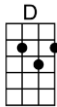

Lover, please, please come back, don't take a train comin' down the track