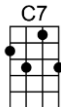

Don't leave me in misery, don't leave me in misery!