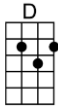

LOVER, PLEASE (BAR)-Billy Swan

4/4 1...2...1234

Intro:  (4 measures)

Chorus:

Lover, please, please come back, don't take a train comin' down the track

Don't please don't, don't leave me, don't leave me in misery

D
Don't you know I'd die for you, now you're gone, that's what I'll do

D **A7**
Lover, please, please come back, don't take a train comin' down the track

D
Don't please don't, don't leave me, don't leave me in misery

Instrumental (2 verses)

D **A7**
Old, old story, not too long, about a love that went all wrong

D
The girl left the boy, boy went bad, now he's gone and she's so sad

D **A7**
Lover, please, please come back, don't take a train comin' down the track

D C7
Don't please don't, don't leave me, don't leave me in mise-ry

F **C7**
Lover, please, please come back, don't take a train comin' down the track

F
Don't please don't, don't leave me, don't leave me in misery