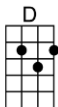

Old, old story, not too long, about a love that went all wrong