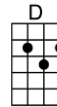

Don't you know I'd die for you, now you're gone, that's what I'll do

Chorus

Instrumental (2 verses)