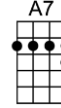

LOVER, PLEASE (BAR)-Billy Swan

4/4 1...2...1234

Intro:  (4 measures)

Chorus:

Lover, please, please come back, don't take a train comin' down the track

Don't please don't, don't leave me, don't leave me in misery

D
Don't you know I'd die for you, now you're gone, that's what I'll do

D **A7**
Lover, please, please come back, don't take a train comin' down the track

D
Don't please don't, don't leave me, don't leave me in misery

Instrumental (2 verses)

D **A7**
Old, old story, not too long, about a love that went all wrong

D
The girl left the boy, boy went bad, now he's gone and she's so sad

D **A7**
Lover, please, please come back, don't take a train comin' down the track

D C7
Don't please don't, don't leave me, don't leave me in mise-ry

F **C7**
Lover, please, please come back, don't take a train comin' down the track

F
Don't please don't, don't leave me, don't leave me in misery