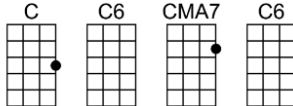

And I don't know if I'm bein' foolish, don't know if I'm bein' wise.

But it's somethin' that I must be-lieve in, and it's there when I look in your eyes.

Love is in the air, in the whisper of a tree,