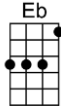

SING D

LOVE IS IN THE AIR-Harry Vanda/George Young

4/4 1...2...1234

Intro:  (8 measures)

Love is in the air, everywhere I look a-round,

Love is in the air, every sight and every sound.

And I don't know if I'm bein' foolish, don't know if I'm bein' wise.

G C C6 CMA7 C6
Love is in the air, in the whisper of a tree,
G C C6 CMA7 C6
Love is in the air, in the thunder of the sea.
D C D Em
And I don't know if I'm just dreamin', don't know if I feel safe.
Eb G Abdim Am D7
But it's somethin' that I must be-lieve in, and it's there when you call out my name.

G C C6 CMA7 C6
Love is in the air, everywhere I look a-round,
G C C6 CMA7 C6
Love is in the air, every sight and every sound.
D C D Em
And I don't know if I'm bein' foolish, don't know if I'm bein' wise.
Eb G Abdim Am D7
But it's somethin' that I must be-lieve in, and it's there when I look in your eyes.

G CMA7 C6 CMA7 C6
Love is in the air,
G CMA7 C6 CMA7 C6 D Em Eb D
Love is in the air, Oh.....

G CMA7 C6 CMA7 C6
Love is in the air,
G CMA7 C6 CMA7 C6 D Em Eb D
Love is in the air, Oh..... (fade)