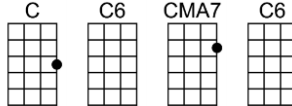

Love is in the air, in the thunder of the sea.