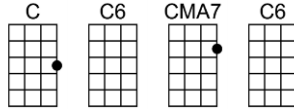

SING D

LOVE IS IN THE AIR-Harry Vanda/George Young

4/4 1...2...1234

Intro:  (8 measures)

Love is in the air, everywhere I look a-round,

Love is in the air, every sight and every sound.

And I don't know if I'm bein' foolish, don't know if I'm bein' wise.

G C C6 CMA7 C6
Love is in the air, in the whisper of a tree,
G C C6 CMA7 C6
Love is in the air, in the thunder of the sea.
D C D Em
And I don't know if I'm just dreamin', don't know if I feel safe.
Eb G Abdim Am D7
But it's somethin' that I must be-lieve in, and it's there when you call out my name.

G C C6 CMA7 C6
Love is in the air, everywhere I look a-round,
G C C6 CMA7 C6
Love is in the air, every sight and every sound.
D C D Em
And I don't know if I'm bein' foolish, don't know if I'm bein' wise.
Eb G Abdim Am D7
But it's somethin' that I must be-lieve in, and it's there when I look in your eyes.

G CMA7 C6 CMA7 C6
Love is in the air,
G CMA7 C6 CMA7 C6 D Em Eb D
Love is in the air, Oh.....

G CMA7 C6 CMA7 C6
Love is in the air,
G CMA7 C6 CMA7 C6 D Em Eb D
Love is in the air, Oh..... (fade)