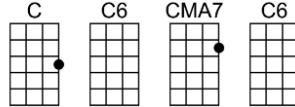

SING D

LOVE IS IN THE AIR-Harry Vanda/George Young

4/4 1...2...1234

Intro:  (8 measures)

Love is in the air, everywhere I look a-round,

Love is in the air, every sight and every sound.

And I don't know if I'm bein' foolish, don't know if I'm bein' wise.

G C C6 CMA7 C6
Love is in the air, in the whisper of a tree,
G C C6 CMA7 C6
Love is in the air, in the thunder of the sea.
D C D Em
And I don't know if I'm just dreamin', don't know if I feel safe.
Eb G Abdim Am D7
But it's somethin' that I must be-lieve in, and it's there when you call out my name.

G C C6 CMA7 C6
Love is in the air, everywhere I look a-round,
G C C6 CMA7 C6
Love is in the air, every sight and every sound.
D C D Em
And I don't know if I'm bein' foolish, don't know if I'm bein' wise.
Eb G Abdim Am D7
But it's somethin' that I must be-lieve in, and it's there when I look in your eyes.

G CMA7 C6 CMA7 C6
Love is in the air,
G CMA7 C6 CMA7 C6 D Em Eb D
Love is in the air, Oh.....

G CMA7 C6 CMA7 C6
Love is in the air,
G CMA7 C6 CMA7 C6 D Em Eb D
Love is in the air, Oh..... (fade)