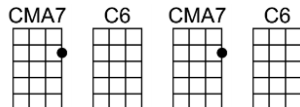

And I don't know if I'm just dreamin', don't know if I feel safe.

But it's somethin' that I must be-lieve in, and it's there when you call out my name.

Love is in the air,