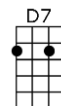

SING D

LOVE IS IN THE AIR-Harry Vanda/George Young

4/4 1...2...1234

Intro:  (8 measures)

Love is in the air, everywhere I look a-round,

Love is in the air, every sight and every sound.

And I don't know if I'm bein' foolish, don't know if I'm bein' wise.

G C C6 CMA7 C6
Love is in the air, in the whisper of a tree,
G C C6 CMA7 C6
Love is in the air, in the thunder of the sea.
D C D Em
And I don't know if I'm just dreamin', don't know if I feel safe.
Eb G Abdim Am D7
But it's somethin' that I must be-lieve in, and it's there when you call out my name.

G C C6 CMA7 C6
Love is in the air, everywhere I look a-round,
G C C6 CMA7 C6
Love is in the air, every sight and every sound.
D C D Em
And I don't know if I'm bein' foolish, don't know if I'm bein' wise.
Eb G Abdim Am D7
But it's somethin' that I must be-lieve in, and it's there when I look in your eyes.

G CMA7 C6 CMA7 C6
Love is in the air,
G CMA7 C6 CMA7 C6 D Em Eb D
Love is in the air, Oh.....

G CMA7 C6 CMA7 C6
Love is in the air,
G CMA7 C6 CMA7 C6 D Em Eb D
Love is in the air, Oh..... (fade)