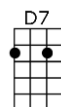

SING D

LOVE IS IN THE AIR-Harry Vanda/George Young

4/4 1...2...1234

Intro:  (8 measures)

Love is in the air, everywhere I look a-round,

Love is in the air, every sight and every sound.

And I don't know if I'm bein' foolish, don't know if I'm bein' wise.

But it's somethin' that I must be-lieve in, and it's there when I look in your eyes.

Love is in the air, in the whisper of a tree,

Love is in the air, in the thunder of the sea.

And I don't know if I'm just dreamin', don't know if I feel safe.

G C C6 CMA7 C6
Love is in the air, everywhere I look a-round,
G C C6 CMA7 C6
Love is in the air, every sight and every sound.
D C D Em
And I don't know if I'm bein' foolish, don't know if I'm bein' wise.
Eb G Abdim Am D7
But it's somethin' that I must be-lieve in, and it's there when I look in your eyes.

G CMA7 C6 CMA7 C6
Love is in the air,
G CMA7 C6 CMA7 C6 D Em Eb D
Love is in the air, Oh.....

G CMA7 C6 CMA7 C6
Love is in the air,
G CMA7 C6 CMA7 C6 D Em Eb D
Love is in the air, Oh..... (fade)