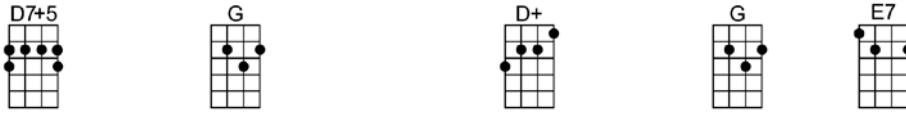

p.2. Let's Misbehave

**They say that spring means just one thing to little lovebirds
They say that bears have love af-fairs, and even camels**