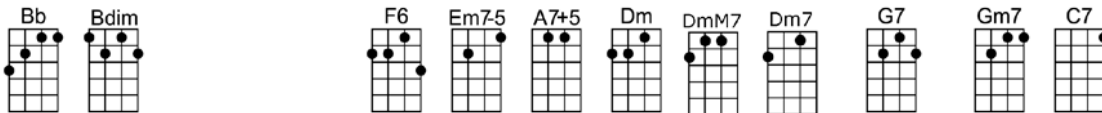

SING A

LADY BE GOOD

4/4 1...2...1234

Verse:

Listen to my tale of woe; it's terribly sad, but true

All dressed up, no place to go; each evening I'm aw - fully blue

I must win some winsome miss, can't go on like this

I could blos - som out, I know, with somebody just like you, so....

Oh, sweet and lovely lady, be good! Oh, lady be good to me

I am so awfully misunderstood, so, lady be good to me.

Oh, please have some pity, I'm all a-lone in this big city, I tell you

I'm just a lonesome babe in the wood, so lady, be good,

Lady, be good, lady, be good to me to me

To me to me

LADY BE GOOD

4/4 1...2...1234

Verse:

Dm Em11 A7 F BbMA7 Dm A7sus A7#5 Dm6
Listen to my tale of woe; it's terribly sad, but true

F Gm11 C7 F BbMA7 F C7sus C13 F
All dressed up, no place to go; each evening I'm aw - fully blue

C7 F C7 F A7
I must win some winsome miss, can't go on like this

D Em11 A7 D GMA7 D A7sus A7 D C9
I could blos - som out, I know, with somebody just like you, so....