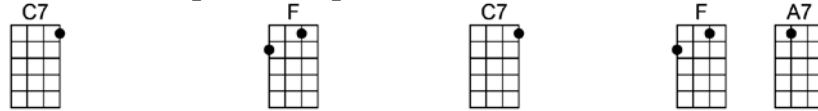

SING A

LADY BE GOOD

4/4 1...2...1234

Verse:

Listen to my tale of woe; it's terribly sad, but true

All dressed up, no place to go; each evening I'm aw - fully blue

I must win some winsome miss, can't go on like this

I could blos - som out, I know, with somebody just like you, so....

Oh, sweet and lovely lady, be good! Oh, lady be good to me

I am so awfully misunderstood, so, lady be good to me.

Oh, please have some pity, I'm all a-lone in this big city, I tell you

I'm just a lonesome babe in the wood, so lady, be good,

Lady, be good, lady, be good to me to me

To me to me

LADY BE GOOD

4/4 1...2...1234

Verse:

Dm Em11 A7 F BbMA7 Dm A7sus A7#5 Dm6
Listen to my tale of woe; it's terribly sad, but true

F Gm11 C7 F BbMA7 F C7sus C13 F
All dressed up, no place to go; each evening I'm aw - fully blue

C7 F C7 F A7
I must win some winsome miss, can't go on like this

D Em11 A7 D GMA7 D A7sus A7 D C9
I could blos - som out, I know, with somebody just like you, so....