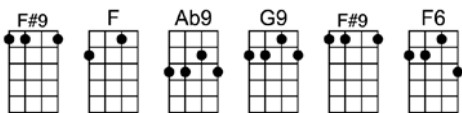

SING A

LADY BE GOOD

4/4 1...2...1234

Verse:

Listen to my tale of woe; it's terribly sad, but true

All dressed up, no place to go; each evening I'm aw - fully blue

I must win some winsome miss, can't go on like this

I could blos - som out, I know, with somebody just like you, so....

Oh, sweet and lovely lady, be good! Oh, lady be good to me

I am so awfully misunderstood, so, lady be good to me.

Oh, please have some pity, I'm all a-lone in this big city, I tell you

I'm just a lonesome babe in the wood, so lady, be good,

Lady, be good, lady, be good to me to me

To me to me

LADY BE GOOD

4/4 1...2...1234

Verse:

Dm Em11 A7 F BbMA7 Dm A7sus A7#5 Dm6
Listen to my tale of woe; it's terribly sad, but true

F Gm11 C7 F BbMA7 F C7sus C13 F
All dressed up, no place to go; each evening I'm aw - fully blue

C7 F C7 F A7
I must win some winsome miss, can't go on like this

D Em11 A7 D GMA7 D A7sus A7 D C9
I could blos - som out, I know, with somebody just like you, so....