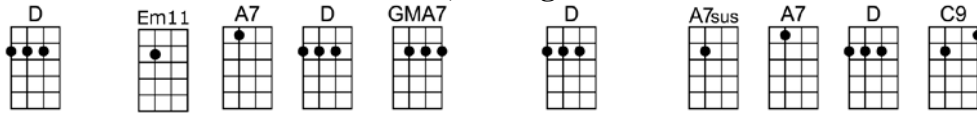

SING A

LADY BE GOOD

4/4 1...2...1234

Verse:

Listen to my tale of woe; it's terribly sad, but true

All dressed up, no place to go; each evening I'm aw - fully blue

I must win some winsome miss, can't go on like this

I could blos - som out, I know, with somebody just like you, so....

Oh, sweet and lovely lady, be good! Oh, lady be good to me

I am so awfully misunderstood, so, lady be good to me.

Oh, please have some pity, I'm all a-lone in this big city, I tell you

I'm just a lonesome babe in the wood, so lady, be good,

Lady, be good, lady, be good to me to me

To me to me

LADY BE GOOD

4/4 1...2...1234

Verse:

Dm Em11 A7 F BbMA7 Dm A7sus A7#5 Dm6
Listen to my tale of woe; it's terribly sad, but true

F Gm11 C7 F BbMA7 F C7sus C13 F
All dressed up, no place to go; each evening I'm aw - fully blue

C7 F C7 F A7
I must win some winsome miss, can't go on like this

D Em11 A7 D GMA7 D A7sus A7 D C9
I could blos - som out, I know, with somebody just like you, so....