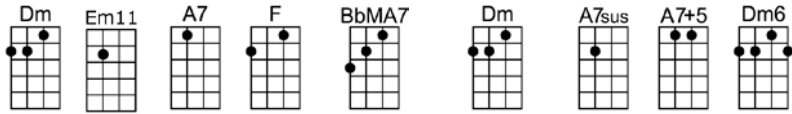

SING A

LADY BE GOOD

4/4 1...2...1234

Verse:

Listen to my tale of woe; it's terribly sad, but true

All dressed up, no place to go; each evening I'm aw - fully blue

I must win some winsome miss, can't go on like this

I could blos - som out, I know, with somebody just like you, so....

Oh, sweet and lovely lady, be good! Oh, lady be good to me

I am so awfully misunderstood, so, lady be good to me.

Oh, please have some pity, I'm all a-lone in this big city, I tell you

I'm just a lonesome babe in the wood, so lady, be good,

Lady, be good, lady, be good to me to me

To me to me

LADY BE GOOD

4/4 1...2...1234

Verse:

Dm Em11 A7 F BbMA7 Dm A7sus A7#5 Dm6
Listen to my tale of woe; it's terribly sad, but true

F Bb9 Am7 D7 Gm7 C7
I'm just a lonesome babe in the wood, so lady, be good,

Am7 D7 Gm7 C7 F Ab9 G9 F#9 F Ab9 G9
Lady, be good, lady, be good to me to me

F#9 F Ab9 G9 F#9 F6
To me to me