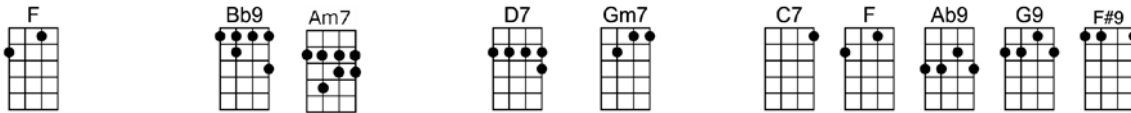

SING A

LADY BE GOOD

4/4 1...2...1234

Verse:

Listen to my tale of woe; it's terribly sad, but true

All dressed up, no place to go; each evening I'm aw - fully blue

I must win some winsome miss, can't go on like this

I could blos - som out, I know, with somebody just like you, so....

Oh, sweet and lovely lady, be good! Oh, lady be good to me

I am so awfully misunderstood, so, lady be good to me.

Oh, please have some pity, I'm all a-lone in this big city, I tell you

I'm just a lonesome babe in the wood, so lady, be good,

Lady, be good, lady, be good to me to me

To me to me

LADY BE GOOD

4/4 1...2...1234

Verse:

Dm Em11 A7 F BbMA7 Dm A7sus A7#5 Dm6
Listen to my tale of woe; it's terribly sad, but true

F Gm11 C7 F BbMA7 F C7sus C13 F
All dressed up, no place to go; each evening I'm aw - fully blue

C7 F C7 F A7
I must win some winsome miss, can't go on like this

D Em11 A7 D GMA7 D A7sus A7 D C9
I could blos - som out, I know, with somebody just like you, so....