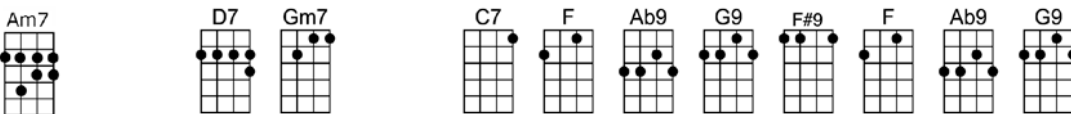

SING A

LADY BE GOOD

4/4 1...2...1234

Verse:

Listen to my tale of woe; it's terribly sad, but true

All dressed up, no place to go; each evening I'm aw - fully blue

I must win some winsome miss, can't go on like this

I could blos - som out, I know, with somebody just like you, so....

Oh, sweet and lovely lady, be good! Oh, lady be good to me

I am so awfully misunderstood, so, lady be good to me.

Oh, please have some pity, I'm all a-lone in this big city, I tell you

I'm just a lonesome babe in the wood, so lady, be good,

Lady, be good, lady, be good to me to me

To me to me

LADY BE GOOD

4/4 1...2...1234

Verse:

Dm Em11 A7 F BbMA7 Dm A7sus A7#5 Dm6
Listen to my tale of woe; it's terribly sad, but true

F Gm11 C7 F BbMA7 F C7sus C13 F
All dressed up, no place to go; each evening I'm aw - fully blue

C7 F C7 F A7
I must win some winsome miss, can't go on like this

D Em11 A7 D GMA7 D A7sus A7 D C9
I could blos - som out, I know, with somebody just like you, so....