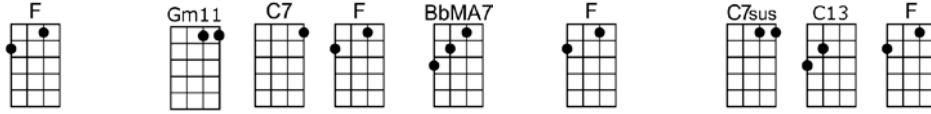

SING A

LADY BE GOOD

4/4 1...2...1234

Verse:

Listen to my tale of woe; it's terribly sad, but true

All dressed up, no place to go; each evening I'm aw - fully blue

I must win some winsome miss, can't go on like this

I could blos - som out, I know, with somebody just like you, so....

Oh, sweet and lovely lady, be good! Oh, lady be good to me

I am so awfully misunderstood, so, lady be good to me.

Oh, please have some pity, I'm all a-lone in this big city, I tell you

I'm just a lonesome babe in the wood, so lady, be good,

Lady, be good, lady, be good to me to me

To me to me

LADY BE GOOD

4/4 1...2...1234

Verse:

Dm Em11 A7 F BbMA7 Dm A7sus A7#5 Dm6
Listen to my tale of woe; it's terribly sad, but true

F Gm11 C7 F BbMA7 F C7sus C13 F
All dressed up, no place to go; each evening I'm aw - fully blue

C7 F C7 F A7
I must win some winsome miss, can't go on like this

D Em11 A7 D GMA7 D A7sus A7 D C9
I could blos - som out, I know, with somebody just like you, so....