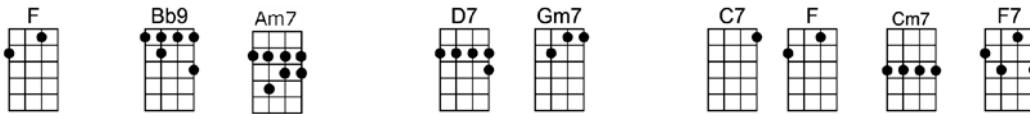

SING A

LADY BE GOOD

4/4 1...2...1234

Verse:

Listen to my tale of woe; it's terribly sad, but true

All dressed up, no place to go; each evening I'm aw - fully blue

I must win some winsome miss, can't go on like this

I could blos - som out, I know, with somebody just like you, so....

Oh, sweet and lovely lady, be good! Oh, lady be good to me

I am so awfully misunderstood, so, lady be good to me.

Oh, please have some pity, I'm all a-lone in this big city, I tell you

I'm just a lonesome babe in the wood, so lady, be good,

Lady, be good, lady, be good to me to me

To me to me

LADY BE GOOD

4/4 1...2...1234

Verse:

Dm Em11 A7 F BbMA7 Dm A7sus A7#5 Dm6
Listen to my tale of woe; it's terribly sad, but true

F Gm11 C7 F BbMA7 F C7sus C13 F
All dressed up, no place to go; each evening I'm aw - fully blue

C7 F C7 F A7
I must win some winsome miss, can't go on like this

D Em11 A7 D GMA7 D A7sus A7 D C9
I could blos - som out, I know, with somebody just like you, so....