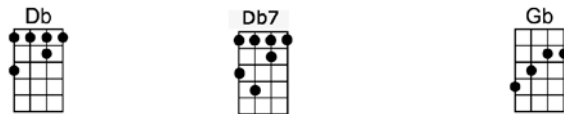

I can hear the music playin', I can feel your body swayin'
Read how many times I saw you, how in my silence I a-dored you

One floor be-low me you don't even know me, I love you
Only in my dreams did that wall between us come a-part

Oh my darlin', knock three times on the ceilin' if you want me

Twice on the pipe if the answer is no

Oh my sweetness (knock, knock, knock) means you'll meet me in the hallway

1. Twice on the pipe means you ain't gonna show (2nd verse)

2. Twice on the pipe means you ain't gonna show

p.2. Knock Three Times

Instrumental:

I can hear the music playin', I can feel your body swayin'

One floor be-low me you don't even know me, I love you

Oh my darlin', knock three times on the ceilin' if you want me

Twice on the pipe if the answer is no

Oh my sweetness (knock, knock, knock) means you'll meet me in the hallway

Twice on the pipe means you ain't gonna show oh, my darling, knock three times!

KNOCK THREE TIMES-Irwin Levine/L. Russell Brown