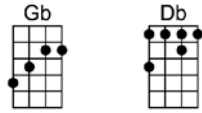

I can hear the music playin', I can feel your body swayin'
Read how many times I saw you, how in my silence I a-dored you

One floor be-low me you don't even know me, I love you
Only in my dreams did that wall between us come a-part

Oh my darlin', knock three times on the ceilin' if you want me

Twice on the pipe if the answer is no

Oh my sweetness (knock, knock, knock) means you'll meet me in the hallway

1. Twice on the pipe means you ain't gonna show (2nd verse)

2. Twice on the pipe means you ain't gonna show

p.2. Knock Three Times

Instrumental:

I can hear the music playin', I can feel your body swayin'

One floor be-low me you don't even know me, I love you

Oh my darlin', knock three times on the ceilin' if you want me

C C7 F
2. Twice on the pipe means you ain't gonna show

Instrumental: Gb Db

Dbsus Db Dbsus Db
I can hear the music playin', I can feel your body swayin'

Dbadd9 Db Gb
One floor be-low me you don't even know me, I love you