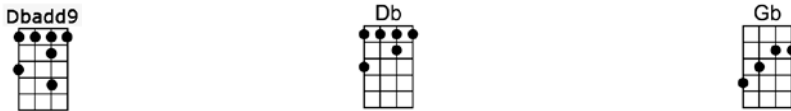

I can hear the music playin', I can feel your body swayin'
Read how many times I saw you, how in my silence I a-dored you

One floor be-low me you don't even know me, I love you
Only in my dreams did that wall between us come a-part

Oh my darlin', knock three times on the ceilin' if you want me

Twice on the pipe if the answer is no

Oh my sweetness (knock, knock, knock) means you'll meet me in the hallway

1. Twice on the pipe means you ain't gonna show (2nd verse)

2. Twice on the pipe means you ain't gonna show

p.2. Knock Three Times

Instrumental:

I can hear the music playin', I can feel your body swayin'

One floor be-low me you don't even know me, I love you

Oh my darlin', knock three times on the ceilin' if you want me

C C7 F
2. Twice on the pipe means you ain't gonna show

Instrumental: Gb Db

Dbsus Db Dbsus Db
I can hear the music playin', I can feel your body swayin'

Dbadd9 Db Gb
One floor be-low me you don't even know me, I love you