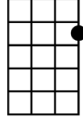

SING B

JUST ONE LOOK - Doris Troy/Gregory Carroll

4/4 1...2...1234

Intro: |  |  |  |  |

 |  |  | 

Just one look and I fell so hard, in love with you, oh-oh, oh-oh.

 |  |  | 

I found out, how good it feels, to have your love, oh-oh, oh-oh.

 |  |  | 

Say you will, will be mine, for-ever and al-ways, oh-oh, oh-oh.

 |  |  |  |  | 

Just one look, and I knew, that you were my only one, oh oh-oh oh.

 |  | 

I thought I was dreamin', but I was wrong, yeah, yeah, yeah.

G Em C D7 G G7
Just one look, and I knew, that you were my only one, oh oh-oh oh.

C G G7
I thought I was dreamin', but I was wrong, yeah, yeah, yeah.

A7 D7
Oh, but-a, I'm gonna keep on schemin', till I can make you, make you my own.