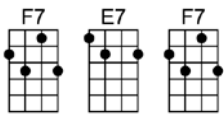

JUST IN TIME

4/4 1...2...1234

Just in time, I found you just in time,

I was lost, the losing dice were tossed,

Now you're here and now I know just where I'm going,

No more doubt or fear, I've found my way

For love came just in time, you found me just in time,

And changed my lonely life that love - ly day

You changed my lonely life that love - ly day

JUST IN TIME

4/4 1...2...1234

Bb A Bb Am7 D7 Dm7b5 G7 C9 Gm7 C9
Just in time, I found you just in time, before you came my time was running low

F7 E7 F7 Bb9 A9 Bb9 Bb7 Eb9 Ab D7
I was lost, the losing dice were tossed, my bridges all were crossed, nowhere to go

Gm D+ Gm7 C9
Now you're here and now I know just where I'm going,

C7 Bb6 Ab9 G9
No more doubt or fear, I've found my way

G9#5 C9 F7 Bb6 F+ Bb6
For love came just in time, you found me just in time,

C7 Cm7 F7 Dm7b5 G7
And changed my lonely life that love - ly day

C7 Cm7 F7 Bb A Bb6
You changed my lonely life that love - ly day