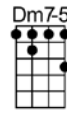

JUST IN TIME

4/4 1...2...1234

Just in time, I found you just in time,

I was lost, the losing dice were tossed,

Now you're here and now I know just where I'm going,

No more doubt or fear, I've found my way

For love came just in time, you found me just in time,

And changed my lonely life that love - ly day

You changed my lonely life that love - ly day

JUST IN TIME

4/4 1...2...1234

Bb A Bb Am7 D7 Dm7b5 G7 C9 Gm7 C9
Just in time, I found you just in time, before you came my time was running low

G9#5 C9 F7 Bb6 F+ Bb6
For love came just in time, you found me just in time,

C7 Cm7 F7 Dm7b5 G7
And changed my lonely life that love - ly day

C7 Cm7 F7 Bb A Bb6
You changed my lonely life that love - ly day