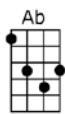

JUST IN TIME

4/4 1...2...1234

Just in time, I found you just in time,

I was lost, the losing dice were tossed,

Now you're here and now I know just where I'm going,

No more doubt or fear, I've found my way

For love came just in time, you found me just in time,

And changed my lonely life that love - ly day

You changed my lonely life that love - ly day

JUST IN TIME

4/4 1...2...1234

Bb A Bb Am7 D7 Dm7b5 G7 C9 Gm7 C9
Just in time, I found you just in time, before you came my time was running low

G9#5 C9 F7 Bb6 F+ Bb6
For love came just in time, you found me just in time,

C7 Cm7 F7 Dm7b5 G7
And changed my lonely life that love - ly day

C7 Cm7 F7 Bb A Bb6
You changed my lonely life that love - ly day