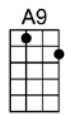

JUST IN TIME

4/4 1...2...1234

Just in time, I found you just in time,

I was lost, the losing dice were tossed,

Now you're here and now I know just where I'm going,

No more doubt or fear, I've found my way

For love came just in time, you found me just in time,

And changed my lonely life that love - ly day

You changed my lonely life that love - ly day

JUST IN TIME

4/4 1...2...1234

Bb A Bb Am7 D7 Dm7b5 G7 C9 Gm7 C9
Just in time, I found you just in time, before you came my time was running low

G9#5 C9 F7 Bb6 F+ Bb6
For love came just in time, you found me just in time,

C7 Cm7 F7 Dm7b5 G7
And changed my lonely life that love - ly day

C7 Cm7 F7 Bb A Bb6
You changed my lonely life that love - ly day