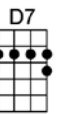

JUST IN TIME

4/4 1...2...1234

Just in time, I found you just in time,

I was lost, the losing dice were tossed,

Now you're here and now I know just where I'm going,

No more doubt or fear, I've found my way

For love came just in time, you found me just in time,

And changed my lonely life that love - ly day

You changed my lonely life that love - ly day

JUST IN TIME

4/4 1...2...1234

Bb A Bb Am7 D7 Dm7b5 G7 C9 Gm7 C9
Just in time, I found you just in time, before you came my time was running low

G9#5 C9 F7 Bb6 F+ Bb6
For love came just in time, you found me just in time,

C7 Cm7 F7 Dm7b5 G7
And changed my lonely life that love - ly day

C7 Cm7 F7 Bb A Bb6
You changed my lonely life that love - ly day