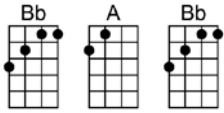

JUST IN TIME

4/4 1...2...1234

Just in time, I found you just in time,

I was lost, the losing dice were tossed,

Now you're here and now I know just where I'm going,

No more doubt or fear, I've found my way

For love came just in time, you found me just in time,

And changed my lonely life that love - ly day

You changed my lonely life that love - ly day

JUST IN TIME

4/4 1...2...1234

Bb A Bb Am7 D7 Dm7b5 G7 C9 Gm7 C9
Just in time, I found you just in time, before you came my time was running low

G9#5 C9 F7 Bb6 F+ Bb6
For love came just in time, you found me just in time,

C7 Cm7 F7 Dm7b5 G7
And changed my lonely life that love - ly day

C7 Cm7 F7 Bb A Bb6
You changed my lonely life that love - ly day