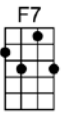

JUST IN TIME

4/4 1...2...1234

Just in time, I found you just in time,

I was lost, the losing dice were tossed,

Now you're here and now I know just where I'm going,

No more doubt or fear, I've found my way

For love came just in time, you found me just in time,

And changed my lonely life that love - ly day

You changed my lonely life that love - ly day

JUST IN TIME

4/4 1...2...1234

Bb A Bb Am7 D7 Dm7b5 G7 C9 Gm7 C9
Just in time, I found you just in time, before you came my time was running low

G9#5 C9 F7 Bb6 F+ Bb6
For love came just in time, you found me just in time,

C7 Cm7 F7 Dm7b5 G7
And changed my lonely life that love - ly day

C7 Cm7 F7 Bb A Bb6
You changed my lonely life that love - ly day