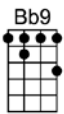

JUST IN TIME

4/4 1...2...1234

Just in time, I found you just in time,

I was lost, the losing dice were tossed,

Now you're here and now I know just where I'm going,

No more doubt or fear, I've found my way

For love came just in time, you found me just in time,

And changed my lonely life that love - ly day

You changed my lonely life that love - ly day

JUST IN TIME

4/4 1...2...1234

Bb A Bb Am7 D7 Dm7b5 G7 C9 Gm7 C9
Just in time, I found you just in time, before you came my time was running low

G9#5 C9 F7 Bb6 F+ Bb6
For love came just in time, you found me just in time,

C7 Cm7 F7 Dm7b5 G7
And changed my lonely life that love - ly day

C7 Cm7 F7 Bb A Bb6
You changed my lonely life that love - ly day