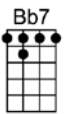

JUST IN TIME

4/4 1...2...1234

Just in time, I found you just in time,

I was lost, the losing dice were tossed,

Now you're here and now I know just where I'm going,

No more doubt or fear, I've found my way

For love came just in time, you found me just in time,

And changed my lonely life that love - ly day

You changed my lonely life that love - ly day

JUST IN TIME

4/4 1...2...1234

Bb A Bb Am7 D7 Dm7b5 G7 C9 Gm7 C9
Just in time, I found you just in time, before you came my time was running low

G9#5 C9 F7 Bb6 F+ Bb6
For love came just in time, you found me just in time,

C7 Cm7 F7 Dm7b5 G7
And changed my lonely life that love - ly day

C7 Cm7 F7 Bb A Bb6
You changed my lonely life that love - ly day