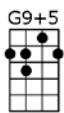

JUST IN TIME

4/4 1...2...1234

Just in time, I found you just in time,

I was lost, the losing dice were tossed,

Now you're here and now I know just where I'm going,

No more doubt or fear, I've found my way

For love came just in time, you found me just in time,

And changed my lonely life that love - ly day

You changed my lonely life that love - ly day

JUST IN TIME

4/4 1...2...1234

Bb A Bb Am7 D7 Dm7b5 G7 C9 Gm7 C9
Just in time, I found you just in time, before you came my time was running low

G9#5 C9 F7 Bb6 F+ Bb6
For love came just in time, you found me just in time,

C7 Cm7 F7 Dm7b5 G7
And changed my lonely life that love - ly day

C7 Cm7 F7 Bb A Bb6
You changed my lonely life that love - ly day