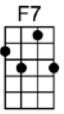

JUST IN TIME

4/4 1...2...1234

Just in time, I found you just in time,

I was lost, the losing dice were tossed,

Now you're here and now I know just where I'm going,

No more doubt or fear, I've found my way

For love came just in time, you found me just in time,

And changed my lonely life that love - ly day

You changed my lonely life that love - ly day

JUST IN TIME

4/4 1...2...1234

Bb A Bb Am7 D7 Dm7b5 G7 C9 Gm7 C9
Just in time, I found you just in time, before you came my time was running low

G9#5 C9 F7 Bb6 F+ Bb6
For love came just in time, you found me just in time,

C7 Cm7 F7 Dm7b5 G7
And changed my lonely life that love - ly day

C7 Cm7 F7 Bb A Bb6
You changed my lonely life that love - ly day