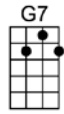

JUST IN TIME

4/4 1...2...1234

Just in time, I found you just in time,

I was lost, the losing dice were tossed,

Now you're here and now I know just where I'm going,

No more doubt or fear, I've found my way

For love came just in time, you found me just in time,

And changed my lonely life that love - ly day

You changed my lonely life that love - ly day

JUST IN TIME

4/4 1...2...1234

Bb A Bb Am7 D7 Dm7b5 G7 C9 Gm7 C9
Just in time, I found you just in time, before you came my time was running low

G9#5 C9 F7 Bb6 F+ Bb6
For love came just in time, you found me just in time,

C7 Cm7 F7 Dm7b5 G7
And changed my lonely life that love - ly day

C7 Cm7 F7 Bb A Bb6
You changed my lonely life that love - ly day