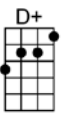

JUST IN TIME

4/4 1...2...1234

Just in time, I found you just in time,

I was lost, the losing dice were tossed,

Now you're here and now I know just where I'm going,

No more doubt or fear, I've found my way

For love came just in time, you found me just in time,

And changed my lonely life that love - ly day

You changed my lonely life that love - ly day

JUST IN TIME

4/4 1...2...1234

Bb A Bb Am7 D7 Dm7b5 G7 C9 Gm7 C9
Just in time, I found you just in time, before you came my time was running low

G9#5 C9 F7 Bb6 F+ Bb6
For love came just in time, you found me just in time,

C7 Cm7 F7 Dm7b5 G7
And changed my lonely life that love - ly day

C7 Cm7 F7 Bb A Bb6
You changed my lonely life that love - ly day