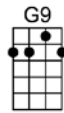

JUST IN TIME

4/4 1...2...1234

Just in time, I found you just in time,

I was lost, the losing dice were tossed,

Now you're here and now I know just where I'm going,

No more doubt or fear, I've found my way

For love came just in time, you found me just in time,

And changed my lonely life that love - ly day

You changed my lonely life that love - ly day

JUST IN TIME

4/4 1...2...1234

Bb A Bb Am7 D7 Dm7b5 G7 C9 Gm7 C9
Just in time, I found you just in time, before you came my time was running low

G9#5 C9 F7 Bb6 F+ Bb6
For love came just in time, you found me just in time,

C7 Cm7 F7 Dm7b5 G7
And changed my lonely life that love - ly day

C7 Cm7 F7 Bb A Bb6
You changed my lonely life that love - ly day