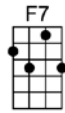

JUST IN TIME

4/4 1...2...1234

Just in time, I found you just in time,

I was lost, the losing dice were tossed,

Now you're here and now I know just where I'm going,

No more doubt or fear, I've found my way

For love came just in time, you found me just in time,

And changed my lonely life that love - ly day

You changed my lonely life that love - ly day

JUST IN TIME

4/4 1...2...1234

Bb A Bb Am7 D7 Dm7b5 G7 C9 Gm7 C9
Just in time, I found you just in time, before you came my time was running low

G9#5 C9 F7 Bb6 F+ Bb6
For love came just in time, you found me just in time,

C7 Cm7 F7 Dm7b5 G7
And changed my lonely life that love - ly day

C7 Cm7 F7 Bb A Bb6
You changed my lonely life that love - ly day