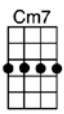

JUST IN TIME

4/4 1...2...1234

Just in time, I found you just in time,

I was lost, the losing dice were tossed,

Now you're here and now I know just where I'm going,

No more doubt or fear, I've found my way

For love came just in time, you found me just in time,

And changed my lonely life that love - ly day

You changed my lonely life that love - ly day

JUST IN TIME

4/4 1...2...1234

Bb A Bb Am7 D7 Dm7b5 G7 C9 Gm7 C9
Just in time, I found you just in time, before you came my time was running low

G9#5 C9 F7 Bb6 F+ Bb6
For love came just in time, you found me just in time,

C7 Cm7 F7 Dm7b5 G7
And changed my lonely life that love - ly day

C7 Cm7 F7 Bb A Bb6
You changed my lonely life that love - ly day