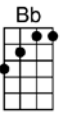

JUST IN TIME

4/4 1...2...1234

Just in time, I found you just in time,

I was lost, the losing dice were tossed,

Now you're here and now I know just where I'm going,

No more doubt or fear, I've found my way

For love came just in time, you found me just in time,

And changed my lonely life that love - ly day

You changed my lonely life that love - ly day

JUST IN TIME

4/4 1...2...1234

Bb A Bb Am7 D7 Dm7b5 G7 C9 Gm7 C9
Just in time, I found you just in time, before you came my time was running low

G9#5 C9 F7 Bb6 F+ Bb6
For love came just in time, you found me just in time,

C7 Cm7 F7 Dm7b5 G7
And changed my lonely life that love - ly day

C7 Cm7 F7 Bb A Bb6
You changed my lonely life that love - ly day