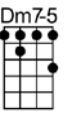

JUST IN TIME

4/4 1...2...1234

Just in time, I found you just in time,

I was lost, the losing dice were tossed,

Now you're here and now I know just where I'm going,

No more doubt or fear, I've found my way

For love came just in time, you found me just in time,

And changed my lonely life that love - ly day

You changed my lonely life that love - ly day

JUST IN TIME

4/4 1...2...1234

Bb A Bb Am7 D7 Dm7b5 G7 C9 Gm7 C9
Just in time, I found you just in time, before you came my time was running low

G9#5 C9 F7 Bb6 F+ Bb6
For love came just in time, you found me just in time,

C7 Cm7 F7 Dm7b5 G7
And changed my lonely life that love - ly day

C7 Cm7 F7 Bb A Bb6
You changed my lonely life that love - ly day