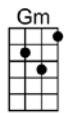

JUST IN TIME

4/4 1...2...1234

Just in time, I found you just in time,

I was lost, the losing dice were tossed,

Now you're here and now I know just where I'm going,

No more doubt or fear, I've found my way

For love came just in time, you found me just in time,

And changed my lonely life that love - ly day

You changed my lonely life that love - ly day

JUST IN TIME

4/4 1...2...1234

Bb A Bb Am7 D7 Dm7b5 G7 C9 Gm7 C9
Just in time, I found you just in time, before you came my time was running low

G9#5 C9 F7 Bb6 F+ Bb6
For love came just in time, you found me just in time,

C7 Cm7 F7 Dm7b5 G7
And changed my lonely life that love - ly day

C7 Cm7 F7 Bb A Bb6
You changed my lonely life that love - ly day