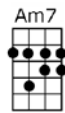

JUST IN TIME

4/4 1...2...1234

Just in time, I found you just in time,

I was lost, the losing dice were tossed,

Now you're here and now I know just where I'm going,

No more doubt or fear, I've found my way

For love came just in time, you found me just in time,

And changed my lonely life that love - ly day

You changed my lonely life that love - ly day

JUST IN TIME

4/4 1...2...1234

Bb A Bb Am7 D7 Dm7b5 G7 C9 Gm7 C9
Just in time, I found you just in time, before you came my time was running low

G9#5 C9 F7 Bb6 F+ Bb6
For love came just in time, you found me just in time,

C7 Cm7 F7 Dm7b5 G7
And changed my lonely life that love - ly day

C7 Cm7 F7 Bb A Bb6
You changed my lonely life that love - ly day