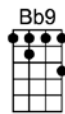

JUST IN TIME

4/4 1...2...1234

Just in time, I found you just in time,

I was lost, the losing dice were tossed,

Now you're here and now I know just where I'm going,

No more doubt or fear, I've found my way

For love came just in time, you found me just in time,

And changed my lonely life that love - ly day

You changed my lonely life that love - ly day

JUST IN TIME

4/4 1...2...1234

Bb A Bb Am7 D7 Dm7b5 G7 C9 Gm7 C9
Just in time, I found you just in time, before you came my time was running low

G9#5 C9 F7 Bb6 F+ Bb6
For love came just in time, you found me just in time,

C7 Cm7 F7 Dm7b5 G7
And changed my lonely life that love - ly day

C7 Cm7 F7 Bb A Bb6
You changed my lonely life that love - ly day