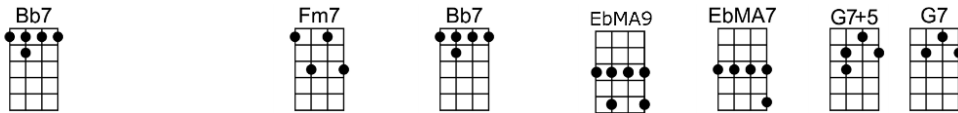

**p.2. June In January**

**It's June in Janu - ary, because I'm in love**

**It always is spring in my heart with you in my arms.**

**The snow is just white blossoms that fall from above.**

**And here is the reason, my dear, your magical charms.**

# JUNE IN JANUARY -Ralph Rainger/Leo Robin

4/4 1...2...123 (without intro)

Intro: | D | Cdim A7

C#6 D6 Ebdim Em7  
It's June in Janu-ary, because I'm in love

A7 Em7 A7 DMA9 DMA7 Cdim A7  
It always is spring in my heart with you in my arms.

Bb7 Fm7 Bb7 EbMA9 EbMA7 C#dim Bb7  
It always is spring in my heart with you in my arms.

D6 Eb6 Edim Fm7  
The snow is just white blossoms that fall from above.

Bb7 Fm7 Bb7 EbMA9 EbMA7 G7+ G7  
And here is the reason, my dear, your magical charms.