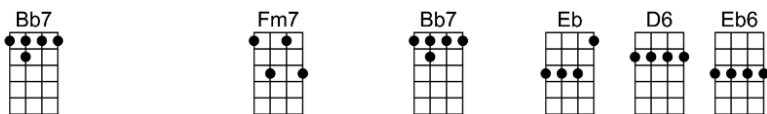

But only be-cause I'm in love with you. IT'S JUNE!