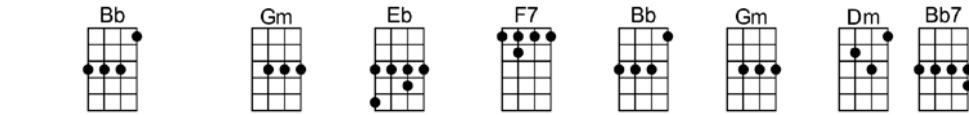

SING Bb

I WILL (BAR)

4/4 1...2...1234

INTRO: (2 beats each)

Who knows how long I've loved you, you know I love you still

Will I wait a lonely lifetime? If you want me to, I will.

For if I ever saw you I didn't catch your name

But it never really mattered I will always feel the same

Love you for-ever and forever, love you with all my heart

Love you when-ever we're together, love you when we're a-part.

And when at last I find you your song will fill the air

Eb F7 Bb Bb7 Eb F7 Bb6
Will I wait a lonely lifetime? If you want me to, I will.

Bb Gm Eb F7 Bb Gm Dm Bb7
For if I ever saw you I didn't catch your name

Eb F7 Bb Bb7 Eb F7 Bb Bb6 Bb7
But it never really mattered I will always feel the same

Eb F Gm Eb F7 Bb Bb6 Bb7
Love you for-ever and forever, love you with all my heart

Eb F Gm C7 Cm7 F7
Love you when-ever we're together, love you when we're a-part.

Bb Gm Eb F7 Bb Gm Dm Bb7
And when at last I find you your song will fill the air