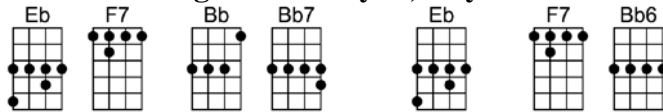

SING Bb

I WILL (BAR)

4/4 1...2...1234

INTRO: (2 beats each)

Who knows how long I've loved you, you know I love you still

Will I wait a lonely lifetime? If you want me to, I will.

For if I ever saw you I didn't catch your name

But it never really mattered I will always feel the same

Love you for-ever and forever, love you with all my heart

Love you when-ever we're together, love you when we're a-part.

And when at last I find you your song will fill the air

Eb F7 Bb Bb7 Eb F7 Bb6
Will I wait a lonely lifetime? If you want me to, I will.

Bb Gm Eb F7 Bb Gm Dm Bb7
For if I ever saw you I didn't catch your name

Eb F7 Bb Bb7 Eb F7 Bb Bb6 Bb7
But it never really mattered I will always feel the same

Eb F Gm Eb F7 Bb Bb6 Bb7
Love you for-ever and forever, love you with all my heart

Eb F Gm C7 Cm7 F7
Love you when-ever we're together, love you when we're a-part.

Bb Gm Eb F7 Bb Gm Dm Bb7
And when at last I find you your song will fill the air