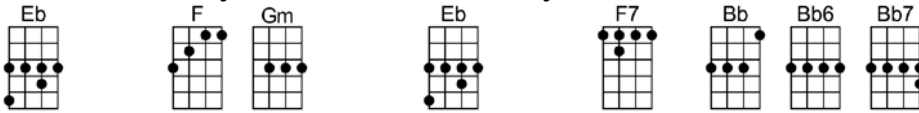

SING Bb

I WILL (BAR)

4/4 1...2...1234

INTRO: (2 beats each)

Who knows how long I've loved you, you know I love you still

Will I wait a lonely lifetime? If you want me to, I will.

For if I ever saw you I didn't catch your name

But it never really mattered I will always feel the same

Love you for-ever and forever, love you with all my heart

Love you when-ever we're together, love you when we're a-part.

And when at last I find you your song will fill the air

Eb F7 Bb Bb7 Eb F7 Bb6
Will I wait a lonely lifetime? If you want me to, I will.

Bb Gm Eb F7 Bb Gm Dm Bb7
For if I ever saw you I didn't catch your name

Eb F7 Bb Bb7 Eb F7 Bb Bb6 Bb7
But it never really mattered I will always feel the same

Eb F Gm Eb F7 Bb Bb6 Bb7
Love you for-ever and forever, love you with all my heart

Eb F Gm C7 Cm7 F7
Love you when-ever we're together, love you when we're a-part.

Bb Gm Eb F7 Bb Gm Dm Bb7
And when at last I find you your song will fill the air