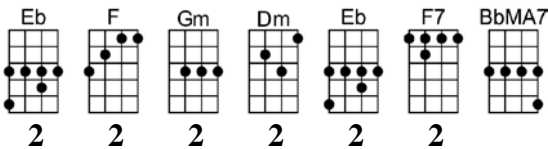

SING Bb

I WILL (BAR)

4/4 1...2...1234

INTRO: (2 beats each)

Who knows how long I've loved you, you know I love you still

Will I wait a lonely lifetime? If you want me to, I will.

For if I ever saw you I didn't catch your name

But it never really mattered I will always feel the same

Love you for-ever and forever, love you with all my heart

Love you when-ever we're together, love you when we're a-part.

And when at last I find you your song will fill the air

Sing it loud so I can hear you make it easy to be near you

For the things you do en-dear you to me, ah, you know I will.....I will

INSTRUMENTAL CODA:

I WILL

INTRO: (2 beats each) Eb F Gm Dm Cm7 F7 Bb F7

Bb Gm Eb F7 Bb Gm Dm Bb7
Who knows how long I've loved you, you know I love you still

Eb F7 Bb Bb7 Eb F7 Bb6
Will I wait a lonely lifetime? If you want me to, I will.

Bb Gm Eb F7 Bb Gm Dm Bb7
For if I ever saw you I didn't catch your name

Eb F7 Bb Bb7 Eb F7 Bb Bb6 Bb7
But it never really mattered I will always feel the same