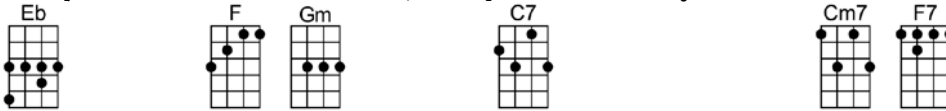

Love you for-ever and forever, love you with all my heart