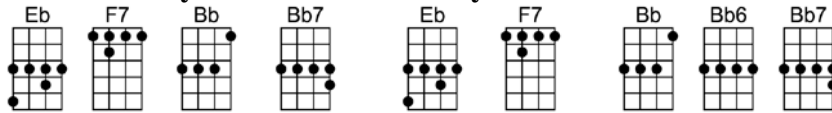

SING Bb

I WILL (BAR)

4/4 1...2...1234

INTRO: (2 beats each)

Who knows how long I've loved you, you know I love you still

Will I wait a lonely lifetime? If you want me to, I will.

For if I ever saw you I didn't catch your name

But it never really mattered I will always feel the same

Love you for-ever and forever, love you with all my heart

Love you when-ever we're together, love you when we're a-part.

And when at last I find you your song will fill the air

Eb F7 Bb Bb7 Eb F7 Bb6
Will I wait a lonely lifetime? If you want me to, I will.

Bb Gm Eb F7 Bb Gm Dm Bb7
For if I ever saw you I didn't catch your name

Eb F7 Bb Bb7 Eb F7 Bb Bb6 Bb7
But it never really mattered I will always feel the same

Eb F Gm Eb F7 Bb Bb6 Bb7
Love you for-ever and forever, love you with all my heart

Eb F Gm C7 Cm7 F7
Love you when-ever we're together, love you when we're a-part.

Bb Gm Eb F7 Bb Gm Dm Bb7
And when at last I find you your song will fill the air