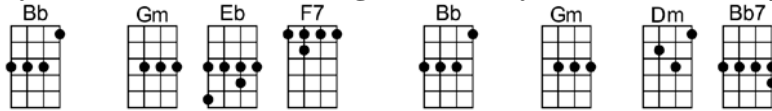

SING Bb

I WILL (BAR)

4/4 1...2...1234

INTRO: (2 beats each)

Who knows how long I've loved you, you know I love you still

Will I wait a lonely lifetime? If you want me to, I will.

For if I ever saw you I didn't catch your name

But it never really mattered I will always feel the same

Love you for-ever and forever, love you with all my heart

Love you when-ever we're together, love you when we're a-part.

And when at last I find you your song will fill the air

Eb F7 Bb Bb7 Eb F7 Bb6
Will I wait a lonely lifetime? If you want me to, I will.

Bb Gm Eb F7 Bb Gm Dm Bb7
For if I ever saw you I didn't catch your name

Eb F7 Bb Bb7 Eb F7 Bb Bb6 Bb7
But it never really mattered I will always feel the same

Eb F Gm Eb F7 Bb Bb6 Bb7
Love you for-ever and forever, love you with all my heart

Eb F Gm C7 Cm7 F7
Love you when-ever we're together, love you when we're a-part.

Bb Gm Eb F7 Bb Gm Dm Bb7
And when at last I find you your song will fill the air