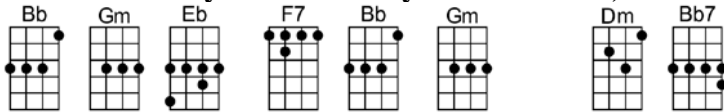

SING Bb

I WILL (BAR)

4/4 1...2...1234

INTRO: (2 beats each)

Who knows how long I've loved you, you know I love you still

Will I wait a lonely lifetime? If you want me to, I will.

For if I ever saw you I didn't catch your name

But it never really mattered I will always feel the same

Love you for-ever and forever, love you with all my heart

Love you when-ever we're together, love you when we're a-part.

And when at last I find you your song will fill the air

Eb F7 Bb Bb7 Eb F7 Bb6
Will I wait a lonely lifetime? If you want me to, I will.

Bb Gm Eb F7 Bb Gm Dm Bb7
For if I ever saw you I didn't catch your name

Eb F7 Bb Bb7 Eb F7 Bb Bb6 Bb7
But it never really mattered I will always feel the same

Eb F Gm Eb F7 Bb Bb6 Bb7
Love you for-ever and forever, love you with all my heart

Eb F Gm C7 Cm7 F7
Love you when-ever we're together, love you when we're a-part.

Bb Gm Eb F7 Bb Gm Dm Bb7
And when at last I find you your song will fill the air