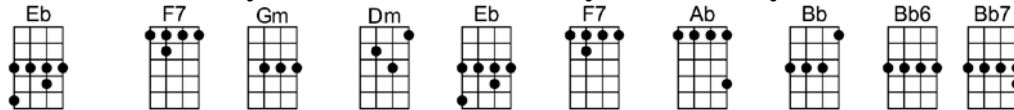

SING Bb

I WILL (BAR)

4/4 1...2...1234

INTRO: (2 beats each)

Who knows how long I've loved you, you know I love you still

Will I wait a lonely lifetime? If you want me to, I will.

For if I ever saw you I didn't catch your name

But it never really mattered I will always feel the same

Love you for-ever and forever, love you with all my heart

Love you when-ever we're together, love you when we're a-part.

And when at last I find you your song will fill the air

Sing it loud so I can hear you make it easy to be near you

For the things you do en-dear you to me, ah, you know I will.....I will

INSTRUMENTAL CODA:

I WILL

INTRO: (2 beats each) Eb F Gm Dm Cm7 F7 Bb F7

Bb Gm Eb F7 Bb Gm Dm Bb7
Who knows how long I've loved you, you know I love you still

Eb F7 Bb Bb7 Eb F7 Bb6
Will I wait a lonely lifetime? If you want me to, I will.

Bb Gm Eb F7 Bb Gm Dm Bb7
For if I ever saw you I didn't catch your name

Eb F7 Bb Bb7 Eb F7 Bb Bb6 Bb7
But it never really mattered I will always feel the same