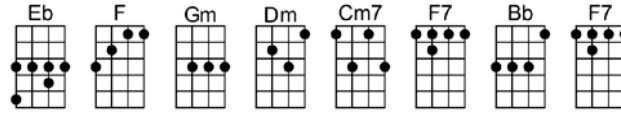

SING Bb

I WILL (BAR)

4/4 1...2...1234

INTRO: (2 beats each)

Who knows how long I've loved you, you know I love you still

Will I wait a lonely lifetime? If you want me to, I will.

For if I ever saw you I didn't catch your name

But it never really mattered I will always feel the same

Love you for-ever and forever, love you with all my heart

Love you when-ever we're together, love you when we're a-part.

And when at last I find you your song will fill the air

Eb F7 Bb Bb7 Eb F7 Bb6
Will I wait a lonely lifetime? If you want me to, I will.

Bb Gm Eb F7 Bb Gm Dm Bb7
For if I ever saw you I didn't catch your name

Eb F7 Bb Bb7 Eb F7 Bb Bb6 Bb7
But it never really mattered I will always feel the same

Eb F Gm Eb F7 Bb Bb6 Bb7
Love you for-ever and forever, love you with all my heart

Eb F Gm C7 Cm7 F7
Love you when-ever we're together, love you when we're a-part.

Bb Gm Eb F7 Bb Gm Dm Bb7
And when at last I find you your song will fill the air