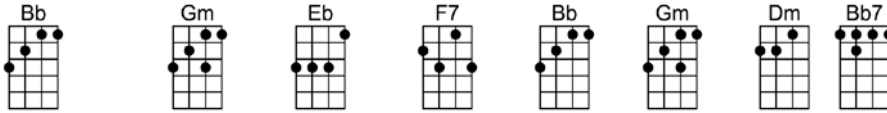

SING Bb

I WILL

4/4 1...2...1234

INTRO: (2 beats each)

Who knows how long I've loved you, you know I love you still

Will I wait a lonely lifetime? If you want me to, I will.

For if I ever saw you I didn't catch your name

Sing it loud so I can hear you make it easy to be near you

For the things you do en-dear you to me, ah, you know I will.....I will

INSTRUMENTAL CODA:

I WILL

INTRO: (2 beats each) Eb F Gm Dm Cm7 F7 Bb F7

Bb Gm Eb F7 Bb Gm Dm Bb7
Who knows how long I've loved you, you know I love you still

Eb F7 Bb Bb7 Eb F7 Bb6
Will I wait a lonely lifetime? If you want me to, I will.

Bb Gm Eb F7 Bb Gm Dm Bb7
For if I ever saw you I didn't catch your name

Eb F7 Bb Bb7 Eb F7 Bb Bb6 Bb7
But it never really mattered I will always feel the same

Eb F Gm Eb F7 Bb Bb6 Bb7
Love you for-ever and forever, love you with all my heart

Eb F Gm C7 Cm7 F7
Love you when-ever we're together, love you when we're a-part.

Bb Gm Eb F7 Bb Gm Dm Bb7
And when at last I find you your song will fill the air