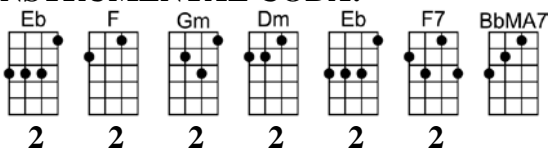

SING Bb

I WILL

4/4 1...2...1234

INTRO: (2 beats each)

Who knows how long I've loved you, you know I love you still

Will I wait a lonely lifetime? If you want me to, I will.

For if I ever saw you I didn't catch your name

But it never really mattered I will always feel the same

Love you for-ever and forever, love you with all my heart

Love you when-ever we're together, love you when we're a-part.

And when at last I find you your song will fill the air

Sing it loud so I can hear you make it easy to be near you

For the things you do en-dear you to me, ah, you know I will.....I will

INSTRUMENTAL CODA:

I WILL

INTRO: (2 beats each) Eb F Gm Dm Cm7 F7 Bb F7

Bb Gm Eb F7 Bb Gm Dm Bb7
Who knows how long I've loved you, you know I love you still

Eb F Gm Eb F7 Bb Bb6 Bb7
Love you for-ever and forever, love you with all my heart

Eb F Gm C7 Cm7 F7
Love you when-ever we're together, love you when we're a-part.

Bb Gm Eb F7 Bb Gm Dm Bb7
And when at last I find you your song will fill the air