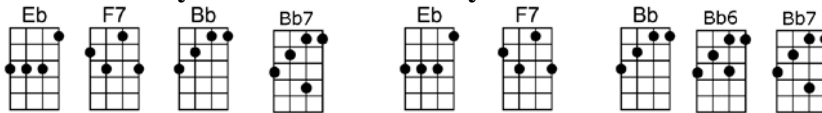

SING Bb

I WILL

4/4 1...2...1234

INTRO: (2 beats each)

Who knows how long I've loved you, you know I love you still

Will I wait a lonely lifetime? If you want me to, I will.

For if I ever saw you I didn't catch your name

But it never really mattered I will always feel the same

Love you for-ever and forever, love you with all my heart

Love you when-ever we're together, love you when we're a-part.

And when at last I find you your song will fill the air

Eb F7 Bb Bb7 Eb F7 Bb6
Will I wait a lonely lifetime? If you want me to, I will.

Bb Gm Eb F7 Bb Gm Dm Bb7
For if I ever saw you I didn't catch your name

Eb F7 Bb Bb7 Eb F7 Bb Bb6 Bb7
But it never really mattered I will always feel the same

Eb F Gm Eb F7 Bb Bb6 Bb7
Love you for-ever and forever, love you with all my heart

Eb F Gm C7 Cm7 F7
Love you when-ever we're together, love you when we're a-part.

Bb Gm Eb F7 Bb Gm Dm Bb7
And when at last I find you your song will fill the air