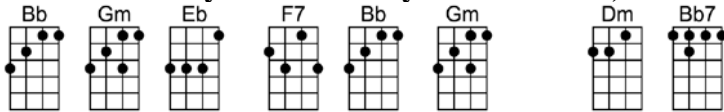

SING Bb

I WILL

4/4 1...2...1234

INTRO: (2 beats each)

Who knows how long I've loved you, you know I love you still

Will I wait a lonely lifetime? If you want me to, I will.

For if I ever saw you I didn't catch your name

Sing it loud so I can hear you make it easy to be near you

For the things you do en-dear you to me, ah, you know I will.....I will

INSTRUMENTAL CODA:

I WILL

INTRO: (2 beats each) Eb F Gm Dm Cm7 F7 Bb F7

Bb Gm Eb F7 Bb Gm Dm Bb7
Who knows how long I've loved you, you know I love you still

Eb F7 Bb Bb7 Eb F7 Bb6
Will I wait a lonely lifetime? If you want me to, I will.

Bb Gm Eb F7 Bb Gm Dm Bb7
For if I ever saw you I didn't catch your name

Eb F7 Bb Bb7 Eb F7 Bb Bb6 Bb7
But it never really mattered I will always feel the same

Eb F Gm Eb F7 Bb Bb6 Bb7
Love you for-ever and forever, love you with all my heart

Eb F Gm C7 Cm7 F7
Love you when-ever we're together, love you when we're a-part.

Bb Gm Eb F7 Bb Gm Dm Bb7
And when at last I find you your song will fill the air