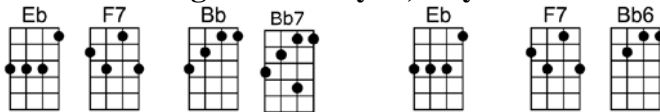

SING Bb

I WILL

4/4 1...2...1234

INTRO: (2 beats each)

Who knows how long I've loved you, you know I love you still

Will I wait a lonely lifetime? If you want me to, I will.

For if I ever saw you I didn't catch your name

Sing it loud so I can hear you make it easy to be near you

For the things you do en-dear you to me, ah, you know I will.....I will

INSTRUMENTAL CODA:

I WILL

INTRO: (2 beats each) Eb F Gm Dm Cm7 F7 Bb F7

Bb Gm Eb F7 Bb Gm Dm Bb7
Who knows how long I've loved you, you know I love you still

Eb F7 Bb Bb7 Eb F7 Bb6
Will I wait a lonely lifetime? If you want me to, I will.

Bb Gm Eb F7 Bb Gm Dm Bb7
For if I ever saw you I didn't catch your name

Eb F7 Bb Bb7 Eb F7 Bb Bb6 Bb7
But it never really mattered I will always feel the same

Eb F Gm Eb F7 Bb Bb6 Bb7
Love you for-ever and forever, love you with all my heart

Eb F Gm C7 Cm7 F7
Love you when-ever we're together, love you when we're a-part.

Bb Gm Eb F7 Bb Gm Dm Bb7
And when at last I find you your song will fill the air