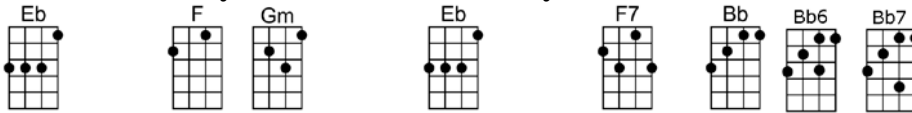

SING Bb

I WILL

4/4 1...2...1234

INTRO: (2 beats each)

Who knows how long I've loved you, you know I love you still

Will I wait a lonely lifetime? If you want me to, I will.

For if I ever saw you I didn't catch your name

But it never really mattered I will always feel the same

Love you for-ever and forever, love you with all my heart

Love you when-ever we're together, love you when we're a-part.

And when at last I find you your song will fill the air

Eb F7 Bb Bb7 Eb F7 Bb6
Will I wait a lonely lifetime? If you want me to, I will.

Bb Gm Eb F7 Bb Gm Dm Bb7
For if I ever saw you I didn't catch your name

Eb F7 Bb Bb7 Eb F7 Bb Bb6 Bb7
But it never really mattered I will always feel the same

Eb F Gm Eb F7 Bb Bb6 Bb7
Love you for-ever and forever, love you with all my heart

Eb F Gm C7 Cm7 F7
Love you when-ever we're together, love you when we're a-part.

Bb Gm Eb F7 Bb Gm Dm Bb7
And when at last I find you your song will fill the air