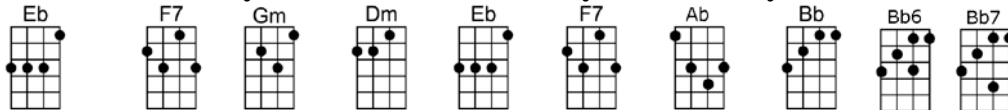

SING Bb

I WILL

4/4 1...2...1234

INTRO: (2 beats each)

Who knows how long I've loved you, you know I love you still

Will I wait a lonely lifetime? If you want me to, I will.

For if I ever saw you I didn't catch your name

But it never really mattered I will always feel the same

Love you for-ever and forever, love you with all my heart

Love you when-ever we're together, love you when we're a-part.

And when at last I find you your song will fill the air

Sing it loud so I can hear you make it easy to be near you

For the things you do en-dear you to me, ah, you know I will.....I will

INSTRUMENTAL CODA:

I WILL

INTRO: (2 beats each) Eb F Gm Dm Cm7 F7 Bb F7

Bb Gm Eb F7 Bb Gm Dm Bb7
Who knows how long I've loved you, you know I love you still

Eb F7 Bb Bb7 Eb F7 Bb6
Will I wait a lonely lifetime? If you want me to, I will.

Bb Gm Eb F7 Bb Gm Dm Bb7
For if I ever saw you I didn't catch your name

Eb F7 Bb Bb7 Eb F7 Bb Bb6 Bb7
But it never really mattered I will always feel the same