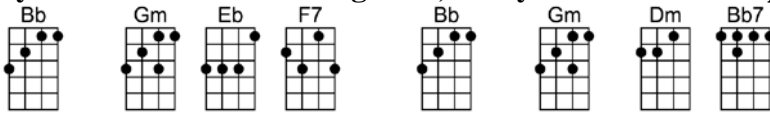

Love you when-ever we're together, love you when we're a-part.