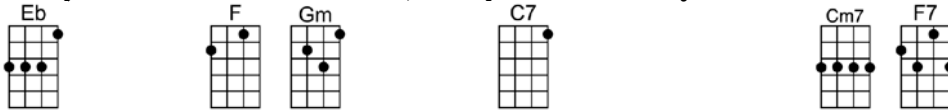

Love you for-ever and forever, love you with all my heart