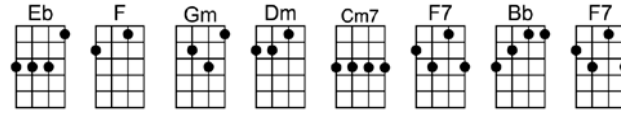

SING Bb

I WILL

4/4 1...2...1234

INTRO: (2 beats each)

Who knows how long I've loved you, you know I love you still

Will I wait a lonely lifetime? If you want me to, I will.

For if I ever saw you I didn't catch your name

But it never really mattered I will always feel the same

Love you for-ever and forever, love you with all my heart

Love you when-ever we're together, love you when we're a-part.

And when at last I find you your song will fill the air

Eb F7 Bb Bb7 Eb F7 Bb6
Will I wait a lonely lifetime? If you want me to, I will.

Bb Gm Eb F7 Bb Gm Dm Bb7
For if I ever saw you I didn't catch your name

Eb F7 Bb Bb7 Eb F7 Bb Bb6 Bb7
But it never really mattered I will always feel the same

Eb F Gm Eb F7 Bb Bb6 Bb7
Love you for-ever and forever, love you with all my heart

Eb F Gm C7 Cm7 F7
Love you when-ever we're together, love you when we're a-part.

Bb Gm Eb F7 Bb Gm Dm Bb7
And when at last I find you your song will fill the air