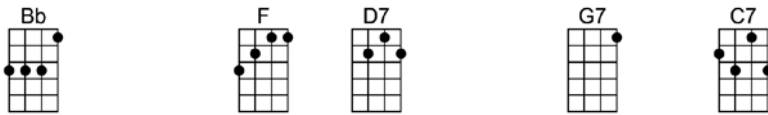

SING C

I WANT A GIRL/I WANT A BEER_(BAR)

4/4 1...2...1234

Intro: Last line, followed by C7

I want a girl just like the girl that married dear old Dad
I want a beer just like the beer that pickled dear old Dad

She was a pearl and the only girl that Daddy ever had
It was a beer, and the only beer, that Daddy ever had

A real old fashioned girl with heart so true,
A real old fashioned beer with lots of foam

One who loves nobody else but you.
It took ten men to carry Daddy home

1 Oh, I want a girl just like the girl that married dear old Dad (2nd verse)

2 Oh, I want a beer just like the beer that wiped out dear old Dad

I WANT A GIRL/I WANT A BEER

4/4 1...2...1234

Intro: Last line, followed by C7

F Bb F C7 F F7
I want a girl just like the girl that married dear old Dad
I want a beer just like the beer that pickled dear old Dad

Bb F D7 G7 C7
She was a pearl and the only girl that Daddy ever had
It was a beer, and the only beer, that Daddy ever had