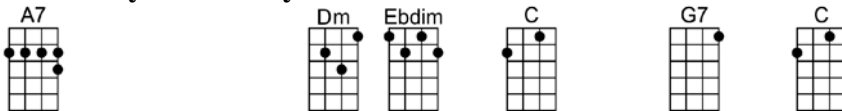

And until death do us part, I'll love you all over the world