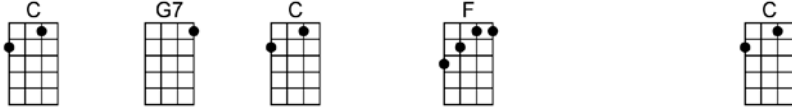

I'VE LOVED YOU ALL OVER THE WORLD^(BAR)

3/4 123 12 (without intro)

-Willie Nelson

Intro: first two lines

You're my buddy, my pal, my friend. It will be that way until the end

And wher-ever you go, I want you to know, you're my buddy, my pal, my friend

I've loved all over the world..... You are my sunshine

You keep my life in a whirl.....And you love me sometimes

I'll always follow my heart.....Wherever it leads me

And until death do us part, I'll love you all over the world

G7 F
I've loved all over the world.....You are my sunshine

A7 Dm D7 G7
You keep my life in a whirl.....And you love me sometimes

C G7 F
I'll always follow my heart.....Wherever it leads me

A7 Dm Ebdim C G7 C
And until death do us part, I'll love you all over the world

Instrumental: C G7 F A7 Dm D7 G7

C G7 F
I'll always follow my heart.....Wherever it leads me

A7 Dm Ebdim C G7 C
And until death do us part, I'll love you all over the world

C G7 C
I'll love you all over the world