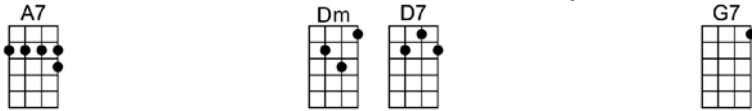

You keep my life in a whirl.....And you love me sometimes