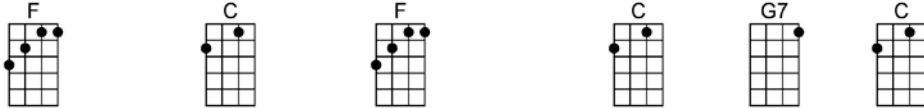

I'VE LOVED YOU ALL OVER THE WORLD^(BAR)

3/4 123 12 (without intro)

-Willie Nelson

Intro: first two lines

You're my buddy, my pal, my friend. It will be that way until the end

And wher-ever you go, I want you to know, you're my buddy, my pal, my friend

I've loved all over the world..... You are my sunshine

You keep my life in a whirl.....And you love me sometimes

I'll always follow my heart.....Wherever it leads me

And until death do us part, I'll love you all over the world

G7 F
I've loved all over the world.....You are my sunshine

A7 Dm D7 G7
You keep my life in a whirl.....And you love me sometimes

C G7 F
I'll always follow my heart.....Wherever it leads me

A7 Dm Ebdim C G7 C
And until death do us part, I'll love you all over the world

Instrumental: C G7 F A7 Dm D7 G7

C G7 F
I'll always follow my heart.....Wherever it leads me

A7 Dm Ebdim C G7 C
And until death do us part, I'll love you all over the world

C G7 C
I'll love you all over the world