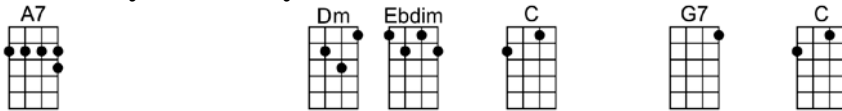

And until death do us part, I'll love you all over the world