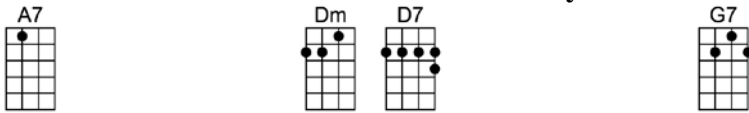

You keep my life in a whirl..... And you love me sometimes