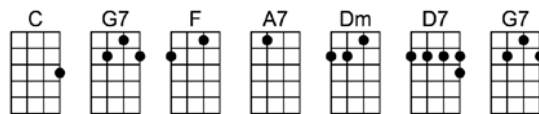

I'll always follow my heart..... Wherever it leads me