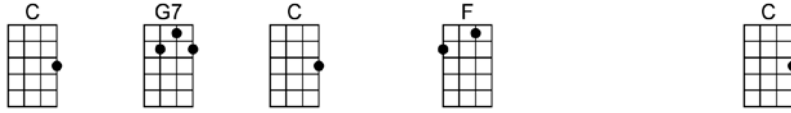

I'VE LOVED YOU ALL OVER THE WORLD - Willie Nelson

3/4 123 12 (without intro)

Intro: first two lines

You're my buddy, my pal, my friend. It will be that way until the end

And wher-ever you go, I want you to know, you're my buddy, my pal, my friend

3/4 123 12 (without intro)

Intro: first two lines

C G7 C F C
You're my buddy, my pal, my friend. It will be that way until the end

F C F C G7 C
And wher-ever you go, I want you to know, you're my buddy, my pal, my friend

G7 F
I've loved all over the world.....You are my sunshine

A7 Dm D7 G7
You keep my life in a whirl.....And you love me sometimes

C G7 F
I'll always follow my heart.....Wherever it leads me

A7 Dm Ebdim C G7 C
And until death do us part, I'll love you all over the world

Instrumental: C G7 F A7 Dm D7 G7

C G7 F
I'll always follow my heart.....Wherever it leads me

A7 Dm Ebdim C G7 C
And until death do us part, I'll love you all over the world

C G7 C
I'll love you all over the world