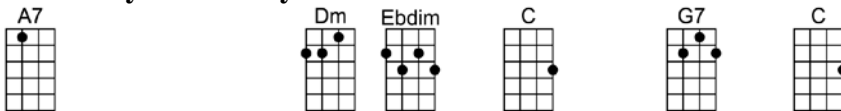

And until death do us part, I'll love you all over the world

Instrumental: