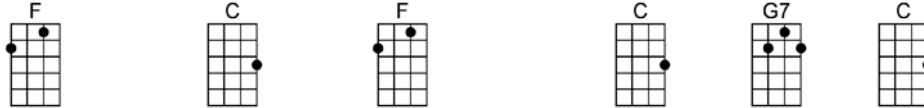

I'VE LOVED YOU ALL OVER THE WORLD - Willie Nelson

3/4 123 12 (without intro)

Intro: first two lines

You're my buddy, my pal, my friend. It will be that way until the end

And wher-ever you go, I want you to know, you're my buddy, my pal, my friend

I've loved all over the world..... You are my sunshine

You keep my life in a whirl..... And you love me sometimes

I'll always follow my heart..... Wherever it leads me

And until death do us part, I'll love you all over the world

G7 F
I've loved all over the world.....You are my sunshine

A7 Dm D7 G7
You keep my life in a whirl.....And you love me sometimes

C G7 F
I'll always follow my heart.....Wherever it leads me

A7 Dm Ebdim C G7 C
And until death do us part, I'll love you all over the world

Instrumental: C G7 F A7 Dm D7 G7

C G7 F
I'll always follow my heart.....Wherever it leads me

A7 Dm Ebdim C G7 C
And until death do us part, I'll love you all over the world

C G7 C
I'll love you all over the world