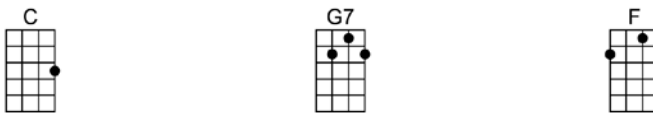

I'VE LOVED YOU ALL OVER THE WORLD - Willie Nelson

3/4 123 12 (without intro)

Intro: first two lines

You're my buddy, my pal, my friend. It will be that way until the end

And wher-ever you go, I want you to know, you're my buddy, my pal, my friend

I've loved all over the world..... You are my sunshine

You keep my life in a whirl..... And you love me sometimes

I'll always follow my heart..... Wherever it leads me

And until death do us part, I'll love you all over the world

G7 F
I've loved all over the world.....You are my sunshine

A7 Dm D7 G7
You keep my life in a whirl.....And you love me sometimes

C G7 F
I'll always follow my heart.....Wherever it leads me

A7 Dm Ebdim C G7 C
And until death do us part, I'll love you all over the world

Instrumental: C G7 F A7 Dm D7 G7

C G7 F
I'll always follow my heart.....Wherever it leads me

A7 Dm Ebdim C G7 C
And until death do us part, I'll love you all over the world

C G7 C
I'll love you all over the world