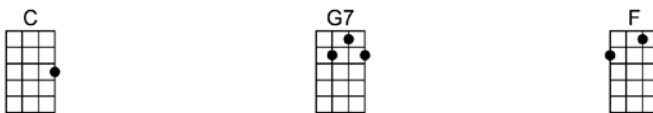

I'll always follow my heart..... Wherever it leads me