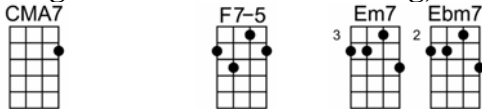

I'VE GOT THE WORLD ON A STRING

4/4 1...2...123

I've got the world on a string, sittin' on a rain - bow,

Got the string a-round my fin - ger,

What a world, what a life, I'm in love.

I've got a song that I sing, I can make the rain go,

Anytime I move my fin - ger,

Lucky me, can't you see I'm in love.

Life's a beautiful thing, as long as I hold the string

I'd be a silly 'so and so' if I should ever let it go.

I've got the world on a string, sittin' on a rain - bow,

Got the string a-round my fin - ger,

What a world, what a life, I'm in love.

I'VE GOT THE WORLD ON A STRING

4/4 1...2...123

C Bb7 A7 Dm7 G9 G7b9
I've got the world on a string, sittin' on a rain -bow,

CM7 F7-5 Em7 Ebm7
Got the string a-round my fin - ger,

Bm7 E7 A9 Em7 A9
Life's a beautiful thing, as long as I hold the string

D9 Am7 D9 Dm7 G7+5
I'd be a silly 'so and so' if I should ever let it go.

C Bb7 A7 Dm7 G9 G7b9
I've got the world on a string, sittin' on a rain - bow,