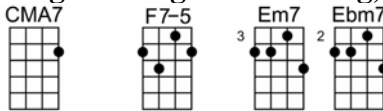

I'VE GOT THE WORLD ON A STRING

4/4 1...2...123

I've got the world on a string, sittin' on a rain - bow,

Got the string a-round my fin - ger,

What a world, what a life, I'm in love.

I've got a song that I sing, I can make the rain go,

Anytime I move my fin - ger,

Lucky me, can't you see I'm in love.

Life's a beautiful thing, as long as I hold the string

I'd be a silly 'so and so' if I should ever let it go.

I've got the world on a string, sittin' on a rain - bow,

Bm7 E7 A9 Em7 A9
Life's a beautiful thing, as long as I hold the string

D9 Am7 D9 Dm7 G7+5
I'd be a silly 'so and so' if I should ever let it go.

C Bb7 A7 Dm7 G9 G7b9
I've got the world on a string, sittin' on a rain - bow,

CM7 F7-5 Em7 Ebm7
Got the string a-round my fin - ger,

Dm7 G7 Gdim Dm7 G7 CM7 Fm6 B6 C6
What a world, what a life, I'm in love.