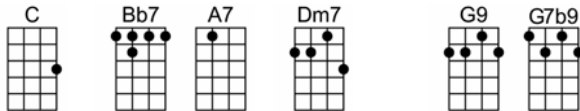

I'VE GOT THE WORLD ON A STRING

4/4 1...2...123

I've got the world on a string, sittin' on a rain - bow,

Got the string a-round my fin - ger,

What a world, what a life, I'm in love.

I've got a song that I sing, I can make the rain go,

Anytime I move my fin - ger,

Lucky me, can't you see I'm in love.

Life's a beautiful thing, as long as I hold the string

I'd be a silly 'so and so' if I should ever let it go.

I've got the world on a string, sittin' on a rain - bow,

Got the string a-round my fin - ger,

What a world, what a life, I'm in love.

I'VE GOT THE WORLD ON A STRING

4/4 1...2...123

C Bb7 A7 Dm7 G9 G7b9
I've got the world on a string, sittin' on a rain -bow,

CM7 F7-5 Em7 Ebm7
Got the string a-round my fin - ger,

Bm7 E7 A9 Em7 A9
Life's a beautiful thing, as long as I hold the string

D9 Am7 D9 Dm7 G7+5
I'd be a silly 'so and so' if I should ever let it go.

C Bb7 A7 Dm7 G9 G7b9
I've got the world on a string, sittin' on a rain - bow,