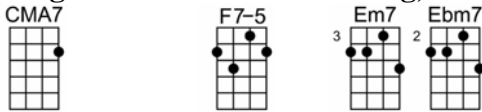

I'VE GOT THE WORLD ON A STRING

4/4 1...2...123

I've got the world on a string, sittin' on a rain - bow,

Got the string a-round my fin - ger,

What a world, what a life, I'm in love.

I've got a song that I sing, I can make the rain go,

Anytime I move my fin - ger,

Lucky me, can't you see I'm in love.

Life's a beautiful thing, as long as I hold the string

I'd be a silly 'so and so' if I should ever let it go.

I've got the world on a string, sittin' on a rain - bow,

Bm7 E7 A9 Em7 A9
Life's a beautiful thing, as long as I hold the string

D9 Am7 D9 Dm7 G7+5
I'd be a silly 'so and so' if I should ever let it go.

C Bb7 A7 Dm7 G9 G7b9
I've got the world on a string, sittin' on a rain - bow,

CM7 F7-5 Em7 Ebm7
Got the string a-round my fin - ger,

Dm7 G7 Gdim Dm7 G7 CM7 Fm6 B6 C6
What a world, what a life, I'm in love.