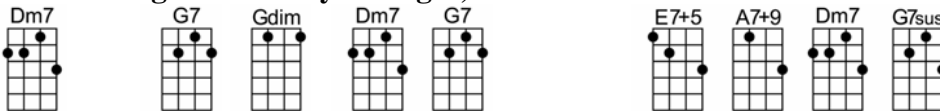

I'VE GOT THE WORLD ON A STRING

4/4 1...2...123

I've got the world on a string, sittin' on a rain - bow,

Got the string a-round my fin - ger,

What a world, what a life, I'm in love.

I've got a song that I sing, I can make the rain go,

Anytime I move my fin - ger,

Lucky me, can't you see I'm in love.

Life's a beautiful thing, as long as I hold the string

I'd be a silly 'so and so' if I should ever let it go.

I've got the world on a string, sittin' on a rain - bow,

Bm7 E7 A9 Em7 A9
Life's a beautiful thing, as long as I hold the string

D9 Am7 D9 Dm7 G7+5
I'd be a silly 'so and so' if I should ever let it go.

C Bb7 A7 Dm7 G9 G7b9
I've got the world on a string, sittin' on a rain - bow,

CM7 F7-5 Em7 Ebm7
Got the string a-round my fin - ger,

Dm7 G7 Gdim Dm7 G7 CM7 Fm6 B6 C6
What a world, what a life, I'm in love.