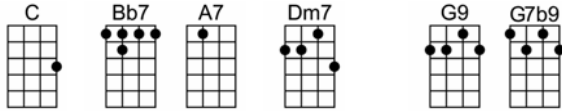

I'VE GOT THE WORLD ON A STRING

4/4 1...2...123

I've got the world on a string, sittin' on a rain - bow,

Got the string a-round my fin - ger,

What a world, what a life, I'm in love.

I've got a song that I sing, I can make the rain go,

Anytime I move my fin - ger,

Lucky me, can't you see I'm in love.

Life's a beautiful thing, as long as I hold the string

I'd be a silly 'so and so' if I should ever let it go.

I've got the world on a string, sittin' on a rain - bow,

Bm7 E7 A9 Em7 A9
Life's a beautiful thing, as long as I hold the string

D9 Am7 D9 Dm7 G7+5
I'd be a silly 'so and so' if I should ever let it go.

C Bb7 A7 Dm7 G9 G7b9
I've got the world on a string, sittin' on a rain - bow,

CM7 F7-5 Em7 Ebm7
Got the string a-round my fin - ger,

Dm7 G7 Gdim Dm7 G7 CM7 Fm6 B6 C6
What a world, what a life, I'm in love.