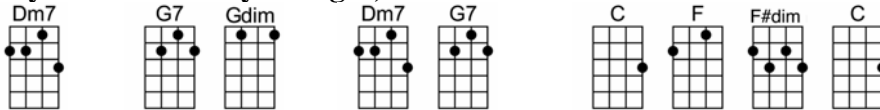

I'VE GOT THE WORLD ON A STRING

4/4 1...2...123

I've got the world on a string, sittin' on a rain - bow,

Got the string a-round my fin - ger,

What a world, what a life, I'm in love.

I've got a song that I sing, I can make the rain go,

Anytime I move my fin - ger,

Lucky me, can't you see I'm in love.

Life's a beautiful thing, as long as I hold the string

I'd be a silly 'so and so' if I should ever let it go.

I've got the world on a string, sittin' on a rain - bow,

Bm7 E7 A9 Em7 A9
Life's a beautiful thing, as long as I hold the string

D9 Am7 D9 Dm7 G7+5
I'd be a silly 'so and so' if I should ever let it go.

C Bb7 A7 Dm7 G9 G7b9
I've got the world on a string, sittin' on a rain - bow,

CM7 F7-5 Em7 Ebm7
Got the string a-round my fin - ger,

Dm7 G7 Gdim Dm7 G7 CM7 Fm6 B6 C6
What a world, what a life, I'm in love.