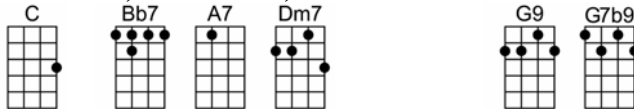

I'VE GOT THE WORLD ON A STRING

4/4 1...2...123

I've got the world on a string, sittin' on a rain - bow,

Got the string a-round my fin - ger,

What a world, what a life, I'm in love.

I've got a song that I sing, I can make the rain go,

Anytime I move my fin - ger,

Lucky me, can't you see I'm in love.

Life's a beautiful thing, as long as I hold the string

I'd be a silly 'so and so' if I should ever let it go.

I've got the world on a string, sittin' on a rain - bow,

Bm7 E7 A9 Em7 A9
Life's a beautiful thing, as long as I hold the string

D9 Am7 D9 Dm7 G7+5
I'd be a silly 'so and so' if I should ever let it go.

C Bb7 A7 Dm7 G9 G7b9
I've got the world on a string, sittin' on a rain - bow,

CM7 F7-5 Em7 Ebm7
Got the string a-round my fin - ger,

Dm7 G7 Gdim Dm7 G7 CM7 Fm6 B6 C6
What a world, what a life, I'm in love.