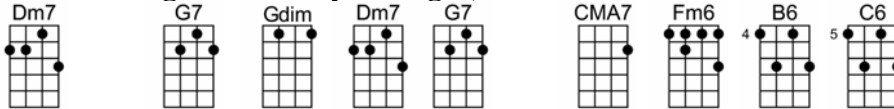

I'VE GOT THE WORLD ON A STRING

4/4 1...2...123

I've got the world on a string, sittin' on a rain - bow,

Got the string a-round my fin - ger,

What a world, what a life, I'm in love.

I've got a song that I sing, I can make the rain go,

Anytime I move my fin - ger,

Lucky me, can't you see I'm in love.

Life's a beautiful thing, as long as I hold the string

I'd be a silly 'so and so' if I should ever let it go.

I've got the world on a string, sittin' on a rain - bow,

Got the string a-round my fin - ger,

What a world, what a life, I'm in love.

I'VE GOT THE WORLD ON A STRING

4/4 1...2...123

C Bb7 A7 Dm7 G9 G7b9
I've got the world on a string, sittin' on a rain -bow,

CM7 F7-5 Em7 Ebm7
Got the string a-round my fin - ger,

Bm7 E7 A9 Em7 A9
Life's a beautiful thing, as long as I hold the string

D9 Am7 D9 Dm7 G7+5
I'd be a silly 'so and so' if I should ever let it go.

C Bb7 A7 Dm7 G9 G7b9
I've got the world on a string, sittin' on a rain - bow,