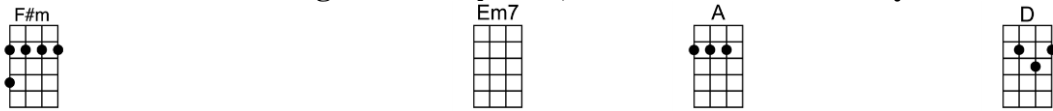

SING A

IT'S NOT UNUSUAL (BAR)-Les Reed/Gordon Mills

4/4 1...2...1234

Intro:

(2 measures each)

It's not unusual to be loved by anyone.

It's not unusual to have fun with anyone

But when I see you hanging a-bout with anyone,

it's not unusual to see me cry, I wanna die

It's not unusual to go out at any time,

but when I see you out and a-bout it's such a crime

If you should ever want to be loved by anyone,

it's not unusual it happens every day

No matter what you say,

You'll find it happens all the time

Love will never do what you want it to. Why can't this crazy love be mine

Instrumental:

It's not unusual to be mad with anyone.

It's not unusual to be sad with anyone