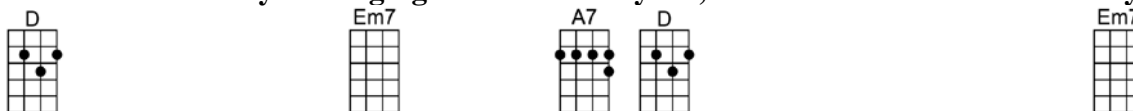

SING A

IT'S NOT UNUSUAL (BAR)-Les Reed/Gordon Mills

4/4 1...2...1234

Intro:

(2 measures each)

It's not unusual to be loved by anyone.

It's not unusual to have fun with anyone

But when I see you hanging a-bout with anyone, it's not unusual to see me cry, I wanna die