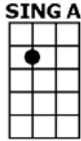

SING A

IT'S NOT UNUSUAL (BAR)-Les Reed/Gordon Mills

4/4 1...2...1234

Intro:

(2 measures each)

It's not unusual to be loved by anyone.

It's not unusual to have fun with anyone

But when I see you hanging a-bout with anyone, it's not unusual to see me cry, I wanna die