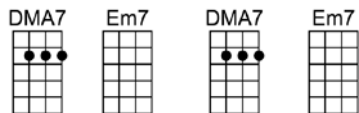

SING A

IT'S NOT UNUSUAL (BAR)-Les Reed/Gordon Mills

4/4 1...2...1234

Intro:

(2 measures each)

It's not unusual to be loved by anyone.

It's not unusual to have fun with anyone

But when I see you hanging a-bout with anyone, it's not unusual to see me cry, I wanna die