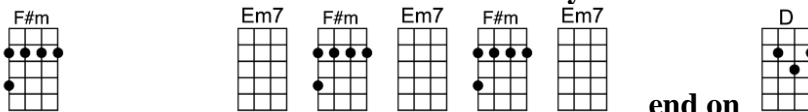

it's not unusual to see me cry, I wanna die

It's not unusual to go out at any time,

but when I see you out and a-bout it's such a crime

If you should ever want to be loved by anyone,

it's not unusual it happens every day

No matter what you say,

You'll find it happens all the time

Love will never do what you want it to. Why can't this crazy love be mine

Instrumental:

It's not unusual to be mad with anyone.

It's not unusual to be sad with anyone

But if I ever find that you've changed at any time

It's not unusual to find out I'm in love with you

end on

Whoa whoa whoa whoa.....

IT'S NOT UNUSUAL-Les Reed/Gordon Mills
4/4 1...2...1234

Intro: DMA7 Em7 DMA7 Em7 (2 measures each)