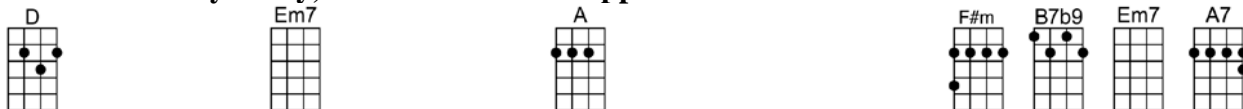

SING A

IT'S NOT UNUSUAL (BAR)-Les Reed/Gordon Mills

4/4 1...2...1234

Intro:

(2 measures each)

It's not unusual to be loved by anyone.

It's not unusual to have fun with anyone

But when I see you hanging a-bout with anyone, it's not unusual to see me cry, I wanna die

Love will never do what you want it to. Why can't this crazy love be mine

Instrumental:

It's not unusual to be mad with anyone.

It's not unusual to be sad with anyone

But if I ever find that you've changed at any time