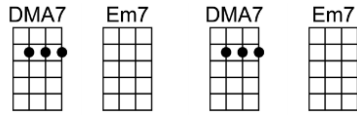

SING A

IT'S NOT UNUSUAL (BAR)-Les Reed/Gordon Mills

4/4 1...2...1234

Intro:

(2 measures each)

It's not unusual to be loved by anyone.

It's not unusual to have fun with anyone

But when I see you hanging a-bout with anyone,

it's not unusual to see me cry, I wanna die

It's not unusual to go out at any time,

but when I see you out and a-bout it's such a crime

If you should ever want to be loved by anyone,

it's not unusual it happens every day

Em7 A D
No matter what you say, You'll find it happens all the time

D Em7 A F#m B7b9 Em7 A7
Love will never do what you want it to. Why can't this crazy love be mine

Instrumental: | DMA7 | | Em7 | A7 | DMA7 | | Em7 | A7 |