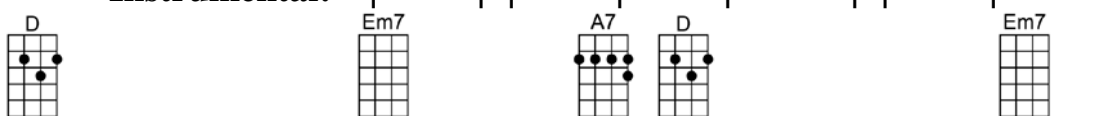

It's not unusual to be mad with anyone.

It's not unusual to be sad with anyone