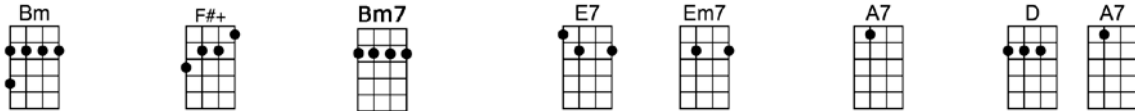

And somewhere a bird who is bound he'll be heard is throwing his heart at the sky!